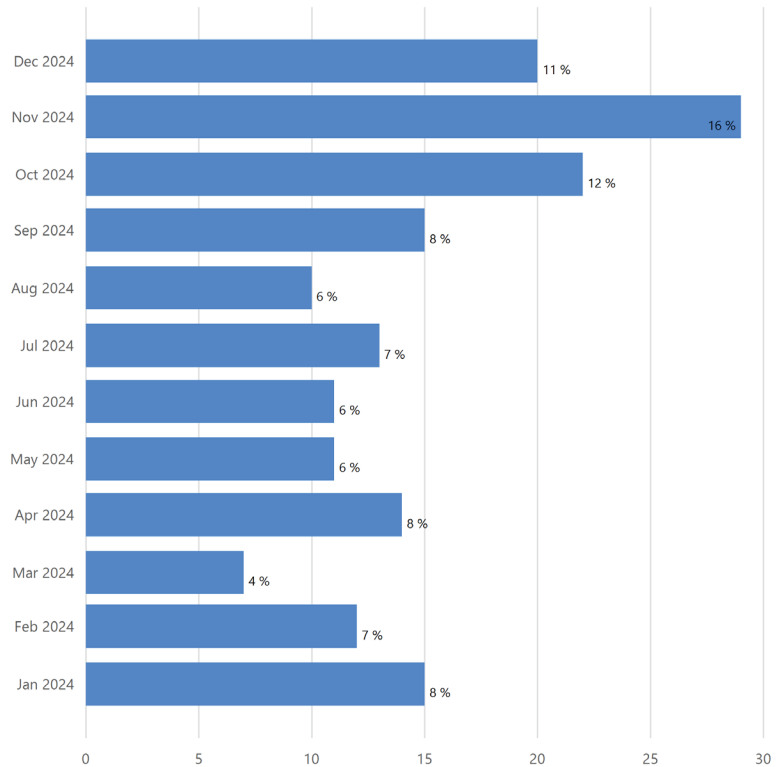

Africa Land Total Recordable Incidents by Month (Chart 2)

Based on 179 Incidents