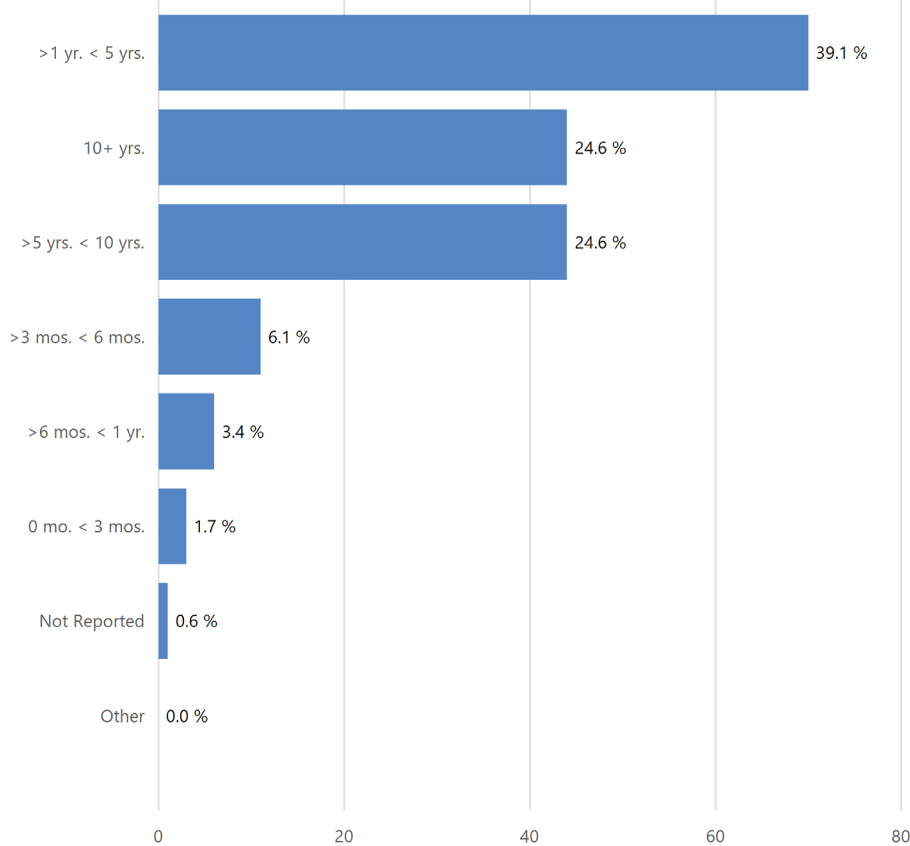

Africa Land Total Recordable Incidents by Time in Service (Chart 16)

Based on 179 Incidents