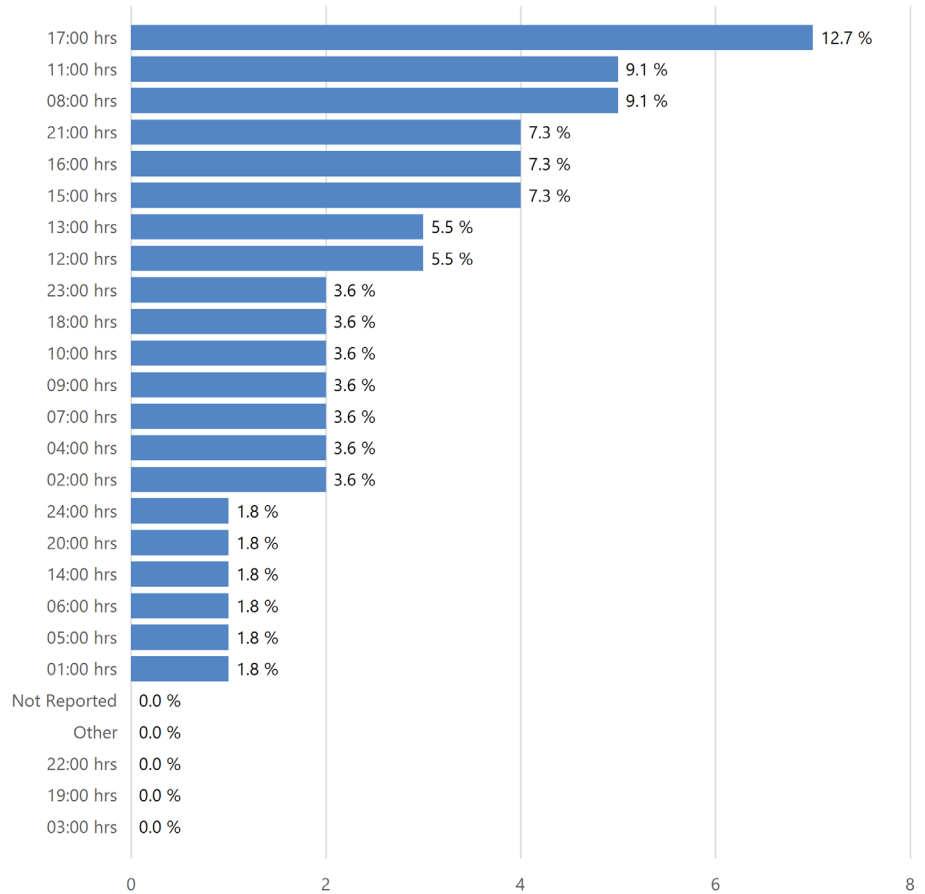

**Africa Land Total Lost Time Incidents by Location (Chart 13)**

Based on 55 Incidents

**Africa Land Total Recordable Incidents by Location (Chart 14)**

Based on 179 Incidents

**Africa Land Total Lost Time Incidents by Time in Service (Chart 15)**

Based on 55 Incidents

**Africa Land Total Recordable Incidents by Time in Service (Chart 16)**

Based on 179 Incidents

**Africa Land Total Lost Time Incidents by Time of Day (Chart 17)**

Based on 55 Incidents

**Africa Land Total Recordable Incidents by Time of Day (Chart 18)**

Based on 179 Incidents

**Africa Land Total Lost Time Incidents by Age (Chart 19)**

Based on 55 Incidents

**Africa Land Total Recordable Incidents by Age (Chart 20)**