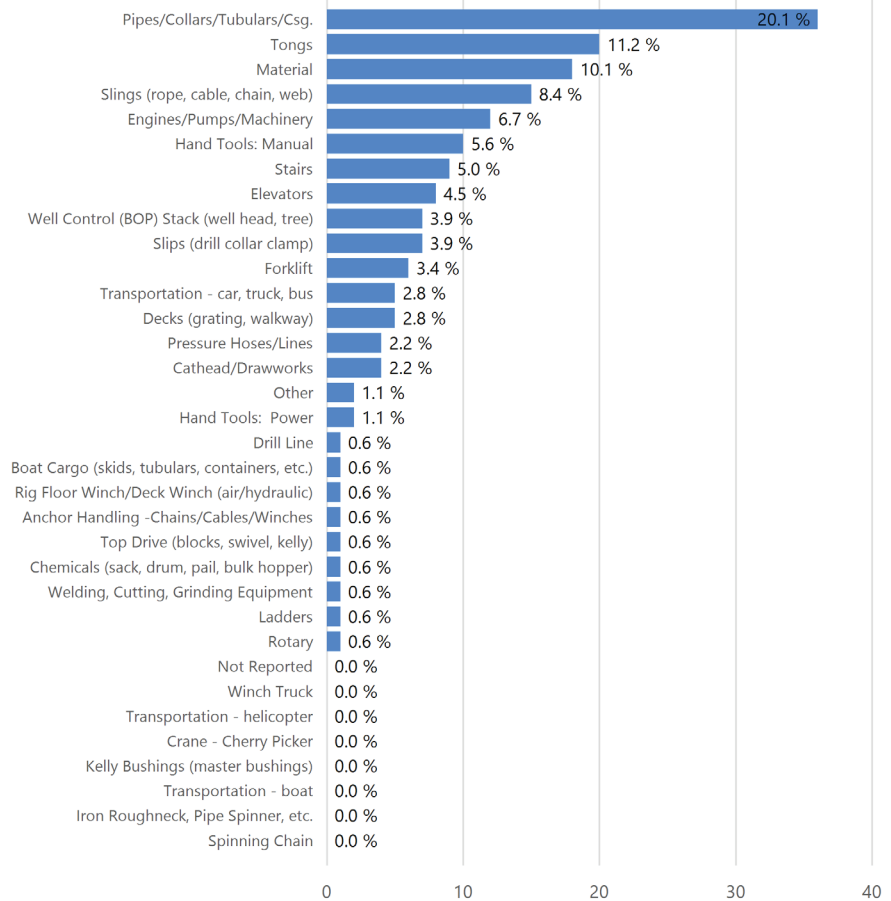

**Africa Land Total Lost Time Incidents by Body Part (Chart 5)**

Based on 55 Incidents

**Africa Land Total Recordable Incidents by Body Part (Chart 6)**

Based on 179 Incidents

# SUMMARY OF OCCUPATIONAL INCIDENTS

**Africa Land Total Lost Time Incidents by Incident Type (Chart 7)**

Based on 55 Incidents

**Africa Land Total Recordable Incidents by Incident Type (Chart 8)**

Based on 179 Incidents

**Africa Land Total Lost Time Incidents by Equipment (Chart 9)**

Based on 55 Incidents

**Africa Land Total Recordable Incidents by Equipment (Chart 10)**

Based on 179 Incidents