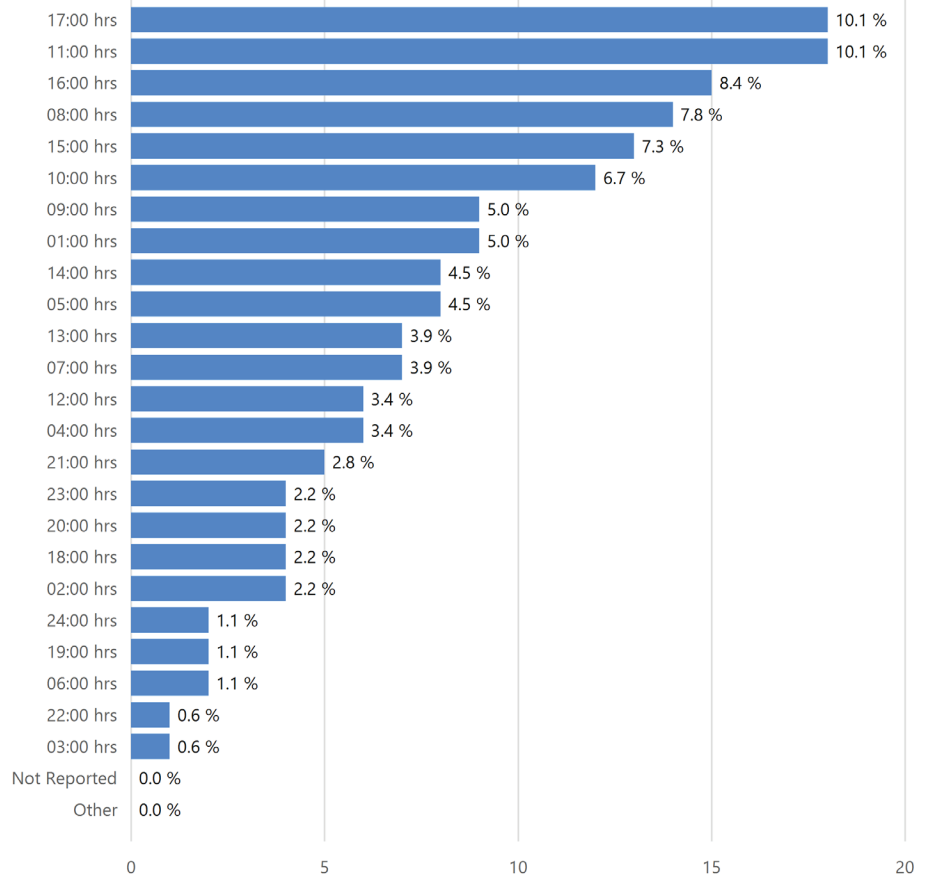

# SUMMARY OF OCCUPATIONAL INCIDENTS

**Africa Land Total Lost Time Incidents by Operation (Chart 11)**

Based on 55 Incidents

**Africa Land Total Recordable Incidents by Operation (Chart 12)**

Based on 179 Incidents

**Africa Land Total Lost Time Incidents by Location (Chart 13)**

Based on 55 Incidents

**Africa Land Total Recordable Incidents by Location (Chart 14)**

Based on 179 Incidents

**Africa Land Total Lost Time Incidents by Time in Service (Chart 15)**

Based on 55 Incidents

**Africa Land Total Recordable Incidents by Time in Service (Chart 16)**

Based on 179 Incidents

**Africa Land Total Lost Time Incidents by Time of Day (Chart 17)**

Based on 55 Incidents

**Africa Land Total Recordable Incidents by Time of Day (Chart 18)**

Based on 179 Incidents

**Africa Land Total Lost Time Incidents by Age (Chart 19)**

Based on 55 Incidents

**Africa Land Total Recordable Incidents by Age (Chart 20)**