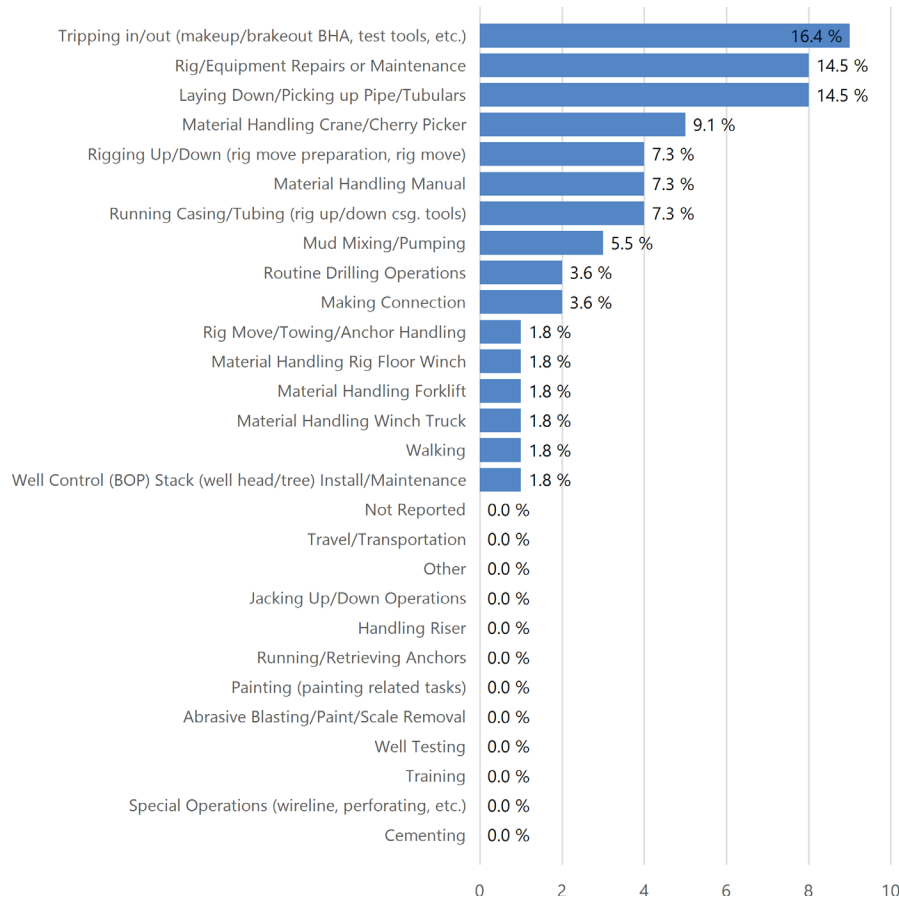

# SUMMARY OF OCCUPATIONAL INCIDENTS

**Africa Land Total Lost Time Incidents by Incident Type (Chart 7)**

Based on 55 Incidents

**Africa Land Total Recordable Incidents by Incident Type (Chart 8)**

Based on 179 Incidents

**Africa Land Total Lost Time Incidents by Equipment (Chart 9)**

Based on 55 Incidents

**Africa Land Total Recordable Incidents by Equipment (Chart 10)**

Based on 179 Incidents

# SUMMARY OF OCCUPATIONAL INCIDENTS

**Africa Land Total Lost Time Incidents by Operation (Chart 11)**

Based on 55 Incidents

**Africa Land Total Recordable Incidents by Operation (Chart 12)**

Based on 179 Incidents