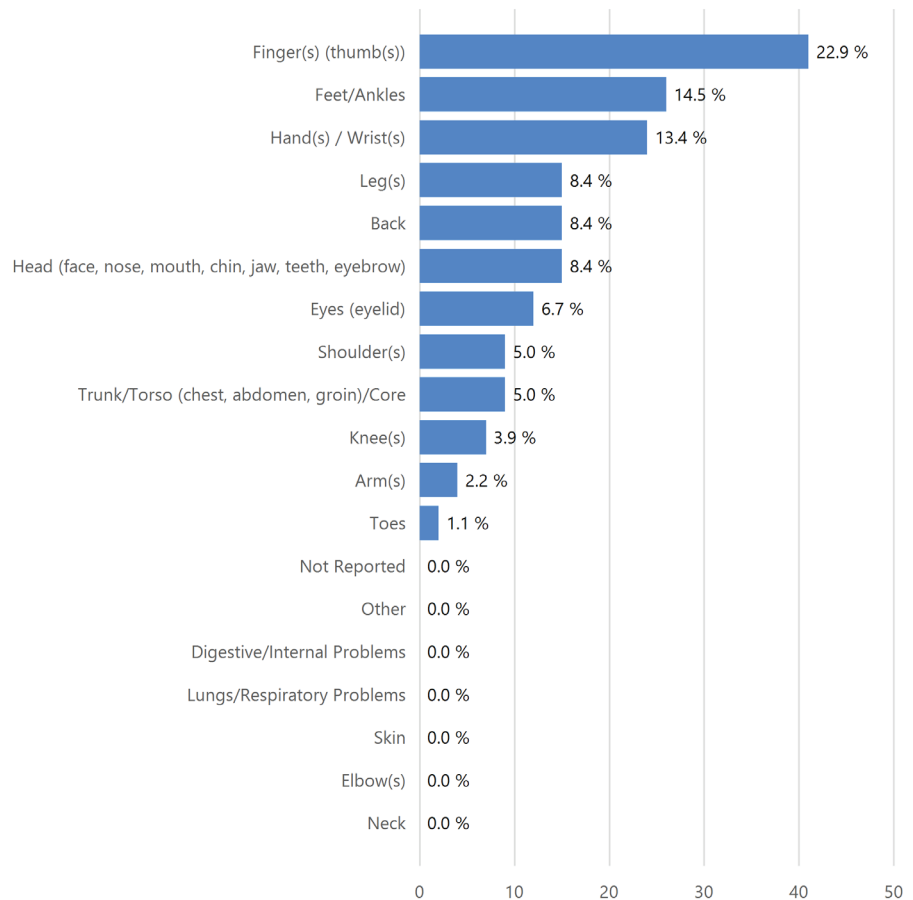

### *Africa Land Total Recordable Incidents by Month (Chart 2)*

Based on 179 Incidents

# SUMMARY OF OCCUPATIONAL INCIDENTS

**Africa Land Total Lost Time Incidents by Occupation (Chart 3)**

Based on 55 Incidents

**Africa Land Total Recordable Incidents by Occupation (Chart 4)**

Based on 179 Incidents

**Africa Land Total Lost Time Incidents by Body Part (Chart 5)**

Based on 55 Incidents

**Africa Land Total Recordable Incidents by Body Part (Chart 6)**

Based on 179 Incidents