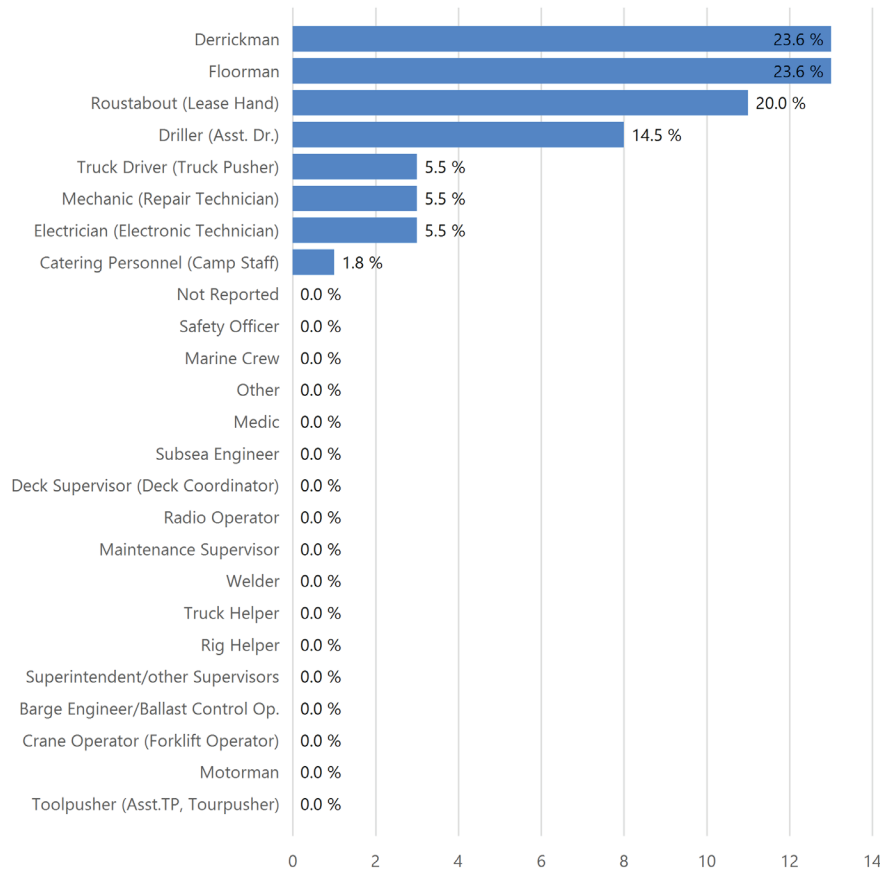

SUMMARY OF OCCUPATIONAL INCIDENTS

Africa Land Total Lost Time Incidents by Occupation (Chart 3)

Based on 55 Incidents