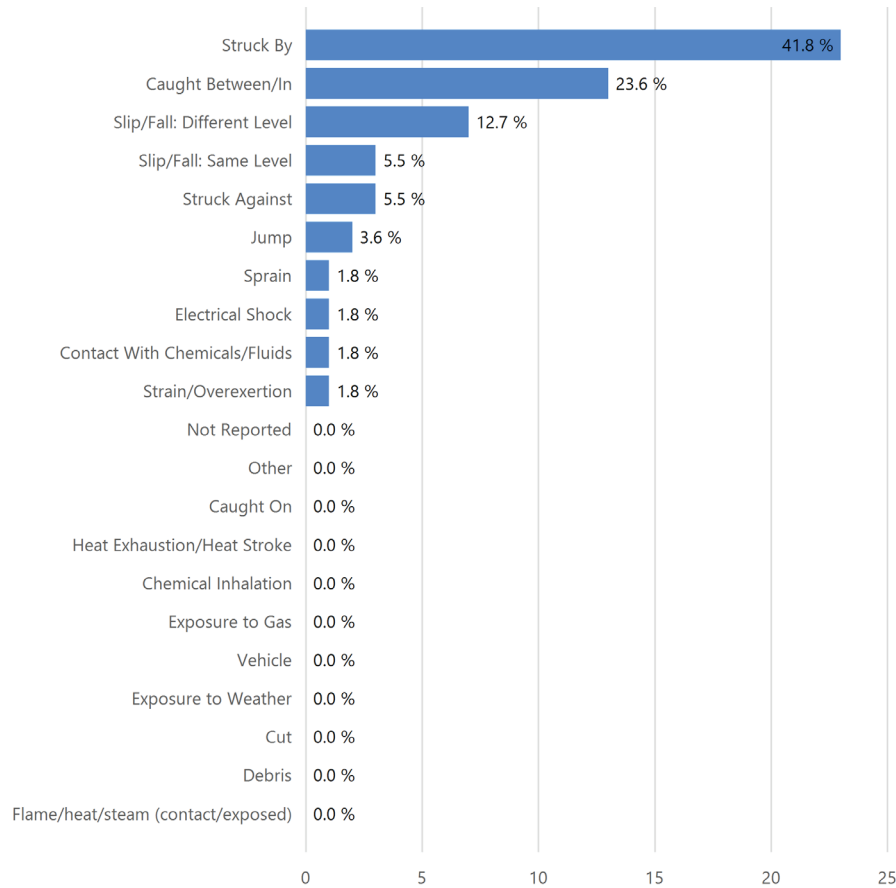

# SUMMARY OF OCCUPATIONAL INCIDENTS

**Africa Land Total Lost Time Incidents by Occupation (Chart 3)**

Based on 55 Incidents

**Africa Land Total Recordable Incidents by Occupation (Chart 4)**

Based on 179 Incidents

**Africa Land Total Lost Time Incidents by Body Part (Chart 5)**

Based on 55 Incidents

**Africa Land Total Recordable Incidents by Body Part (Chart 6)**

Based on 179 Incidents

# SUMMARY OF OCCUPATIONAL INCIDENTS

**Africa Land Total Lost Time Incidents by Incident Type (Chart 7)**

Based on 55 Incidents

**Africa Land Total Recordable Incidents by Incident Type (Chart 8)**

Based on 179 Incidents