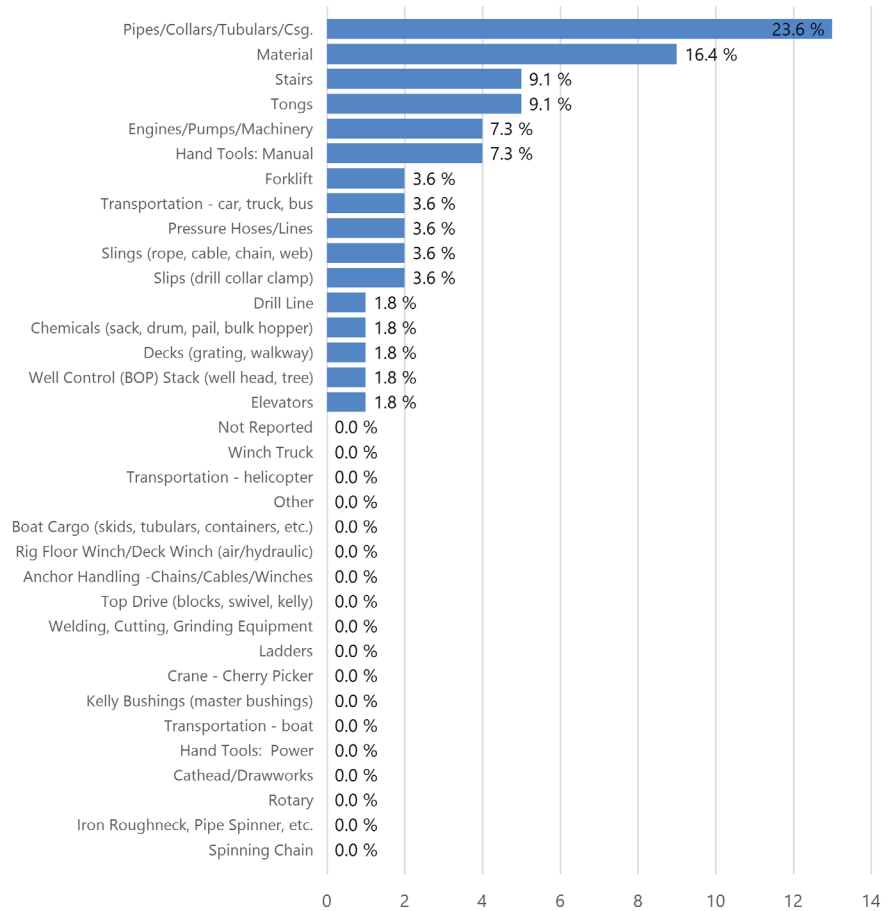

# SUMMARY OF OCCUPATIONAL INCIDENTS

**Africa Land Total Lost Time Incidents by Incident Type (Chart 7)**

Based on 55 Incidents

**Africa Land Total Recordable Incidents by Incident Type (Chart 8)**

Based on 179 Incidents

**Africa Land Total Lost Time Incidents by Equipment (Chart 9)**

Based on 55 Incidents

**Africa Land Total Recordable Incidents by Equipment (Chart 10)**

Based on 179 Incidents