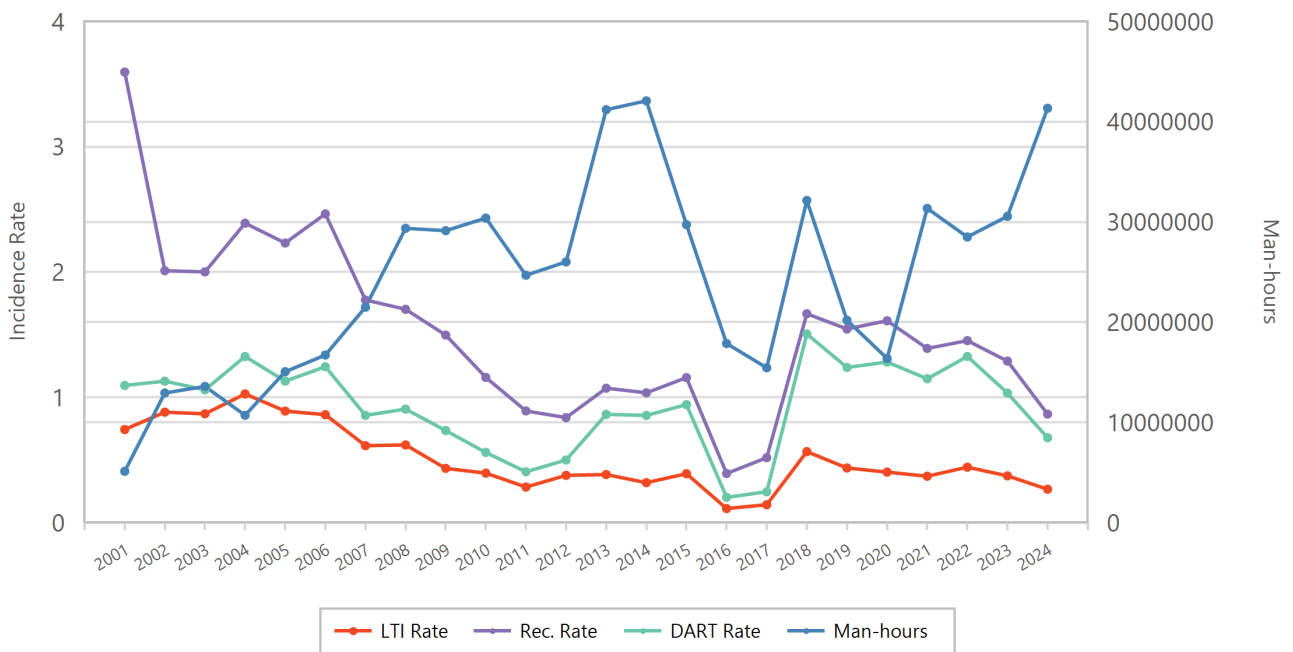

ISP 2024 Africa Land Totals (Table 1)

Africa - Land Totals	TOTAL
TOTAL MAN-HOURS	41,348,164
TOTAL MEDICAL TREATMENT INCIDENTS	39
TOTAL RESTRICTED WORK INCIDENTS	85
TOTAL LOST TIME INCIDENTS	55
TOTAL FATALITIES	0
TOTAL RECORDABLES	179
MTO INCIDENCE RATE	0.19
RWC INCIDENCE RATE	0.41
LTI INCIDENCE RATE	0.27
LTI FREQUENCY RATE	1.33
DART INCIDENCE RATE	0.68
DART FREQUENCY RATE	3.39
RECORDABLE INCIDENCE RATE	0.87
RECORDABLE FREQUENCY RATE	4.33

Companies Reporting: 8

MEDICAL TREATMENT INCIDENCE RATE = MTOs X 200,000 / MAN-HOURS (LTIs NOT INCLUDED)
RESTRICTED WORK INCIDENCE RATE = RWCs X 200,000 / MAN-HOURS (LTIs NOT INCLUDED)
LOST TIME INCIDENCE RATE = (LTIs+FTLs) X 200,000 / MAN-HOURS
LOST TIME FREQUENCY RATE = (LTIs+FTLs) X 1,000,000 / MAN-HOURS
DART INCIDENCE RATE = (LTIs+FTLs+RWCs) X 200,000 / MAN-HOURS
DART FREQUENCY RATE = (LTIs+FTLs+RWCs) X 1,000,000 / MAN-HOURS
RECORDABLE INCIDENCE RATE = RECORDABLES X 200,000 / MAN-HOURS
RECORDABLE FREQUENCY RATE = RECORDABLES X 1,000,000 / MAN-HOURS

Africa Land Total Incidence Rates vs Man-hours (Figure 1)