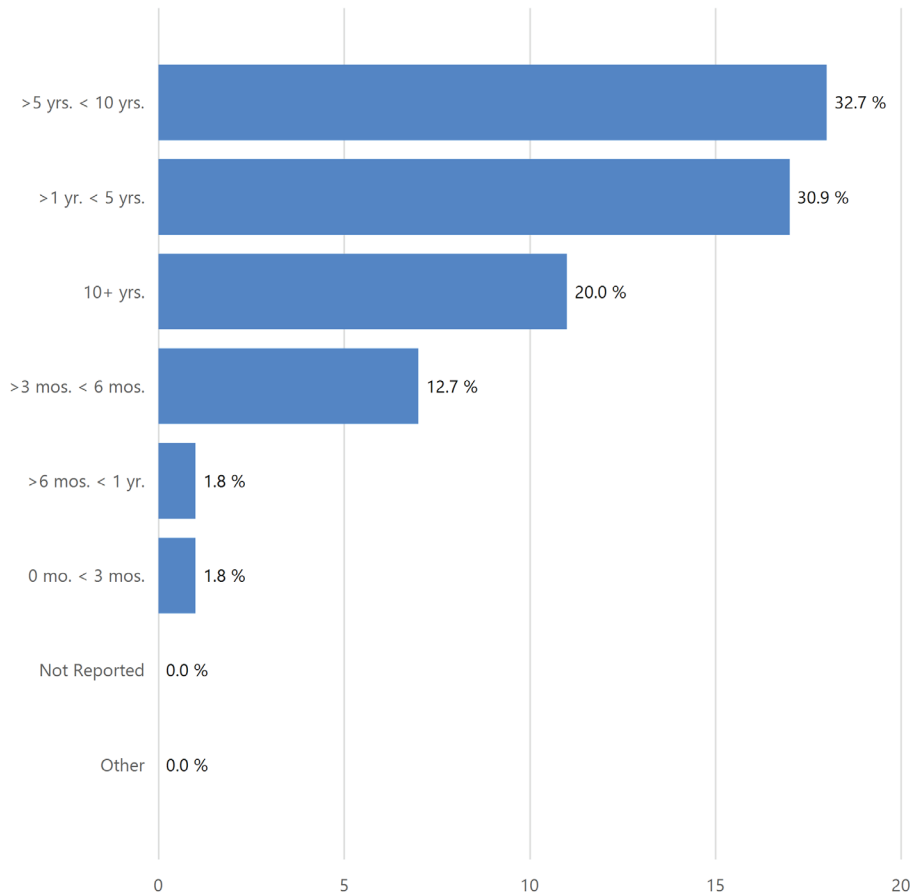

# SUMMARY OF OCCUPATIONAL INCIDENTS

**Africa Land Total Lost Time Incidents by Operation (Chart 11)**

Based on 55 Incidents

**Africa Land Total Recordable Incidents by Operation (Chart 12)**

Based on 179 Incidents

**Africa Land Total Lost Time Incidents by Location (Chart 13)**

Based on 55 Incidents

**Africa Land Total Recordable Incidents by Location (Chart 14)**

Based on 179 Incidents

**Africa Land Total Lost Time Incidents by Time in Service (Chart 15)**