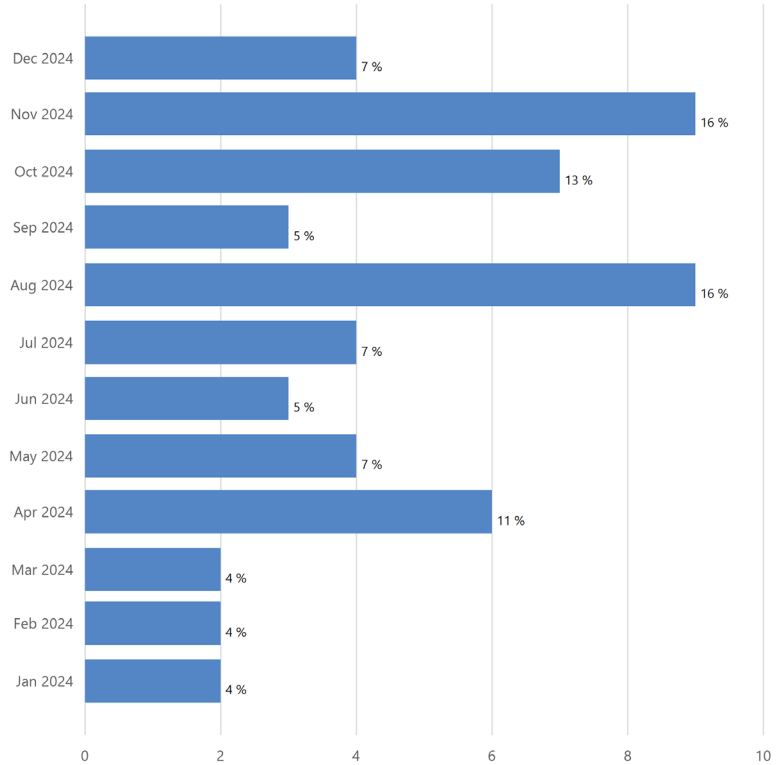

IADC 2024 Africa Land Charts

Africa Land Total Lost Time Incidents by Month (Chart 1)

Based on 55 Incidents