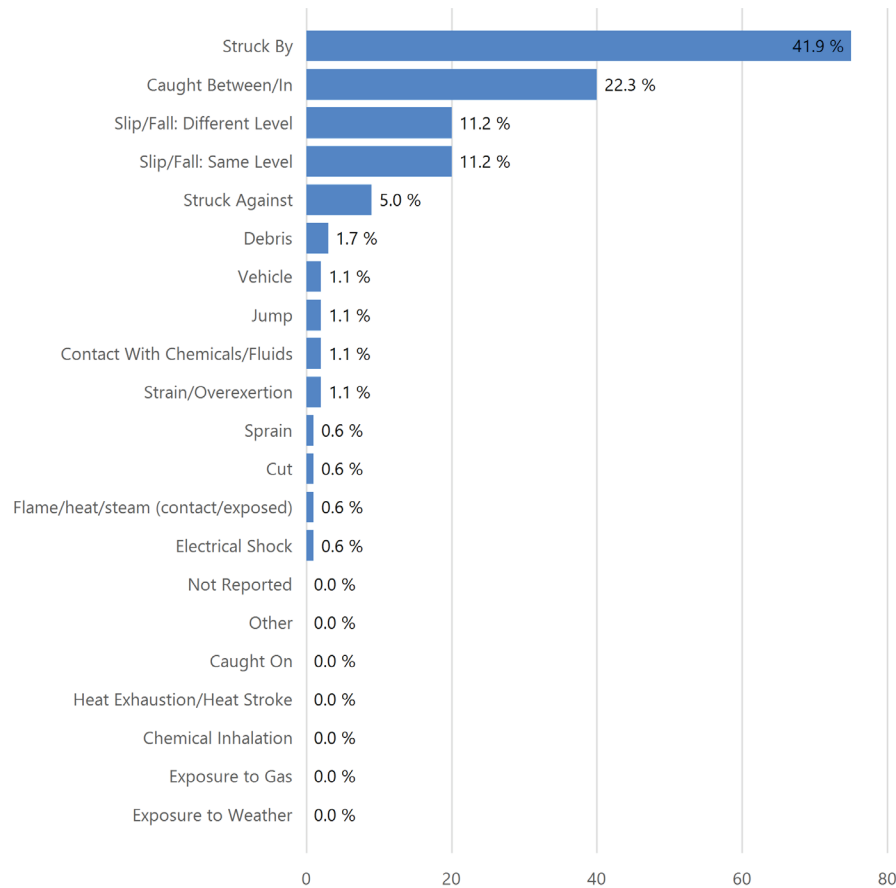

# SUMMARY OF OCCUPATIONAL INCIDENTS

**Africa Land Total Lost Time Incidents by Occupation (Chart 3)**

Based on 55 Incidents

**Africa Land Total Recordable Incidents by Occupation (Chart 4)**

Based on 179 Incidents

**Africa Land Total Lost Time Incidents by Body Part (Chart 5)**

Based on 55 Incidents

**Africa Land Total Recordable Incidents by Body Part (Chart 6)**

Based on 179 Incidents

# SUMMARY OF OCCUPATIONAL INCIDENTS

**Africa Land Total Lost Time Incidents by Incident Type (Chart 7)**

Based on 55 Incidents

**Africa Land Total Recordable Incidents by Incident Type (Chart 8)**

Based on 179 Incidents