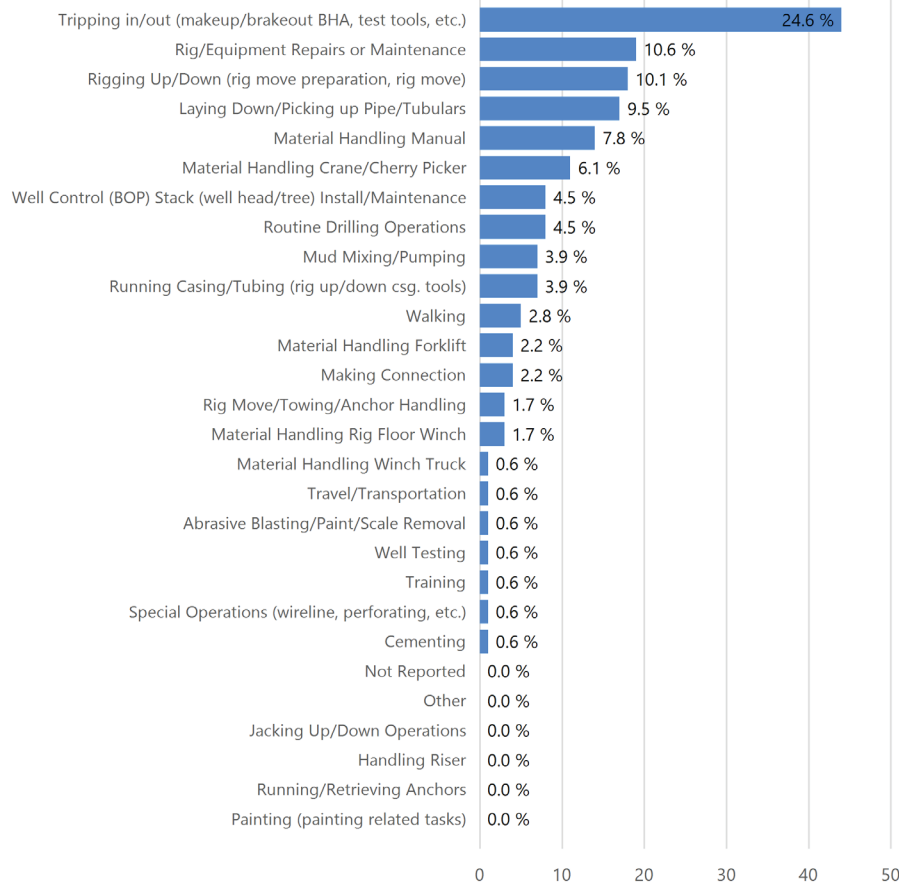

# SUMMARY OF OCCUPATIONAL INCIDENTS

**Africa Land Total Lost Time Incidents by Incident Type (Chart 7)**

Based on 55 Incidents

**Africa Land Total Recordable Incidents by Incident Type (Chart 8)**

Based on 179 Incidents

**Africa Land Total Lost Time Incidents by Equipment (Chart 9)**

Based on 55 Incidents

**Africa Land Total Recordable Incidents by Equipment (Chart 10)**

Based on 179 Incidents

# SUMMARY OF OCCUPATIONAL INCIDENTS

**Africa Land Total Lost Time Incidents by Operation (Chart 11)**

Based on 55 Incidents

**Africa Land Total Recordable Incidents by Operation (Chart 12)**

Based on 179 Incidents