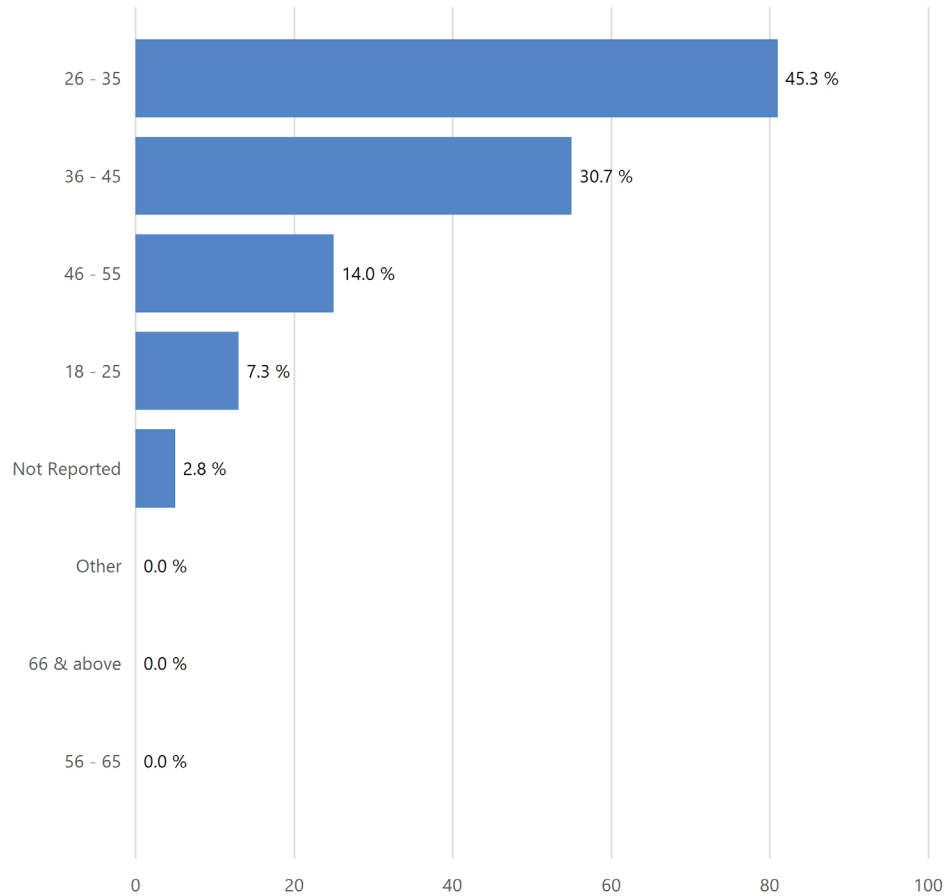

Based on 179 Incidents