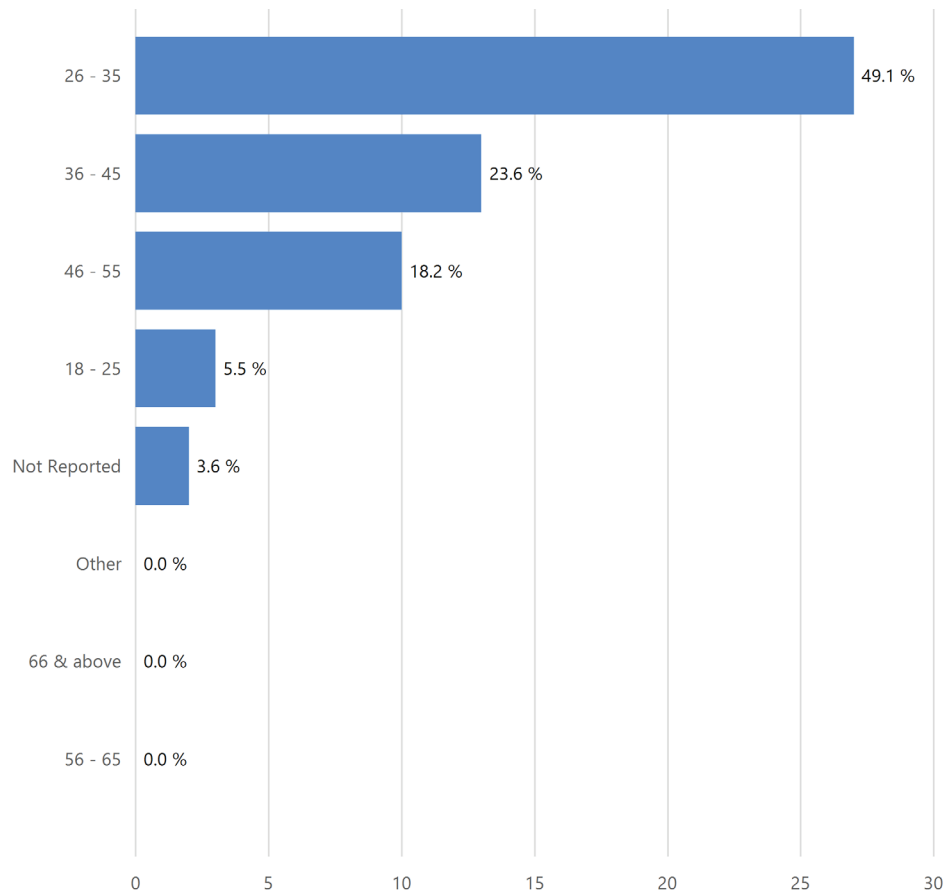

Based on 55 Incidents

**Africa Land Total Recordable Incidents by Time in Service (Chart 16)**

Based on 179 Incidents

**Africa Land Total Lost Time Incidents by Time of Day (Chart 17)**

Based on 55 Incidents

**Africa Land Total Recordable Incidents by Time of Day (Chart 18)**

Based on 179 Incidents

**Africa Land Total Lost Time Incidents by Age (Chart 19)**

Based on 55 Incidents

**Africa Land Total Recordable Incidents by Age (Chart 20)**