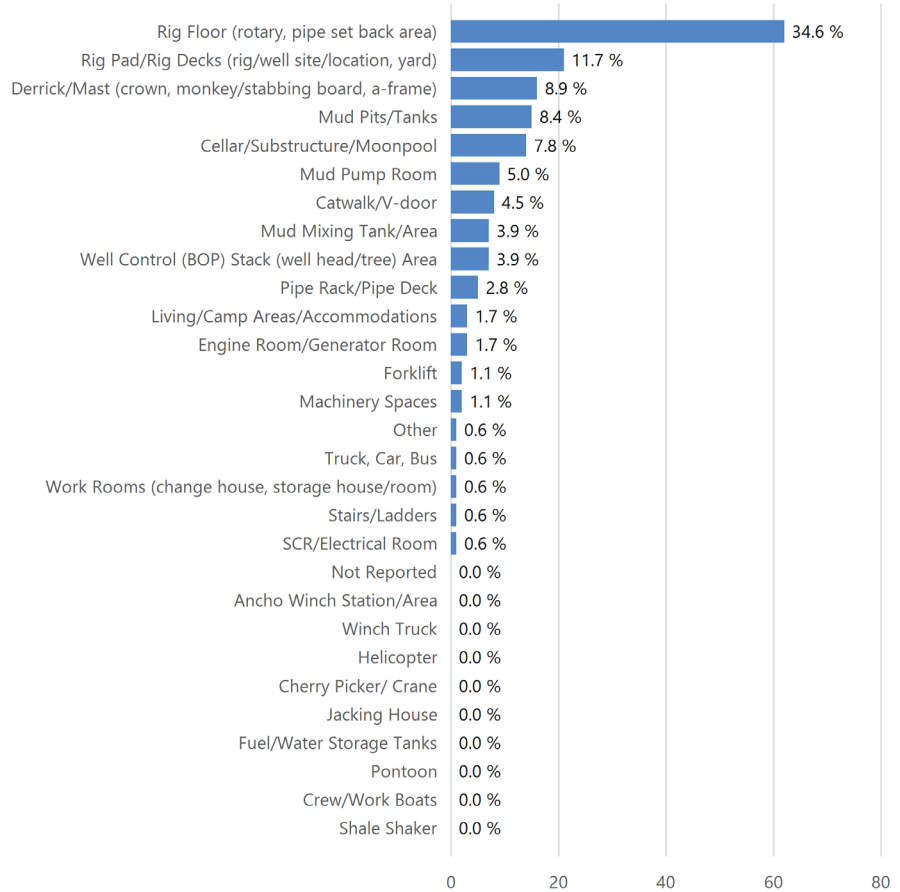

**Africa Land Total Lost Time Incidents by Equipment (Chart 9)**

Based on 55 Incidents

**Africa Land Total Recordable Incidents by Equipment (Chart 10)**

Based on 179 Incidents

# SUMMARY OF OCCUPATIONAL INCIDENTS

**Africa Land Total Lost Time Incidents by Operation (Chart 11)**

Based on 55 Incidents

**Africa Land Total Recordable Incidents by Operation (Chart 12)**

Based on 179 Incidents

**Africa Land Total Lost Time Incidents by Location (Chart 13)**

Based on 55 Incidents

**Africa Land Total Recordable Incidents by Location (Chart 14)**

Based on 179 Incidents

**Africa Land Total Lost Time Incidents by Time in Service (Chart 15)**