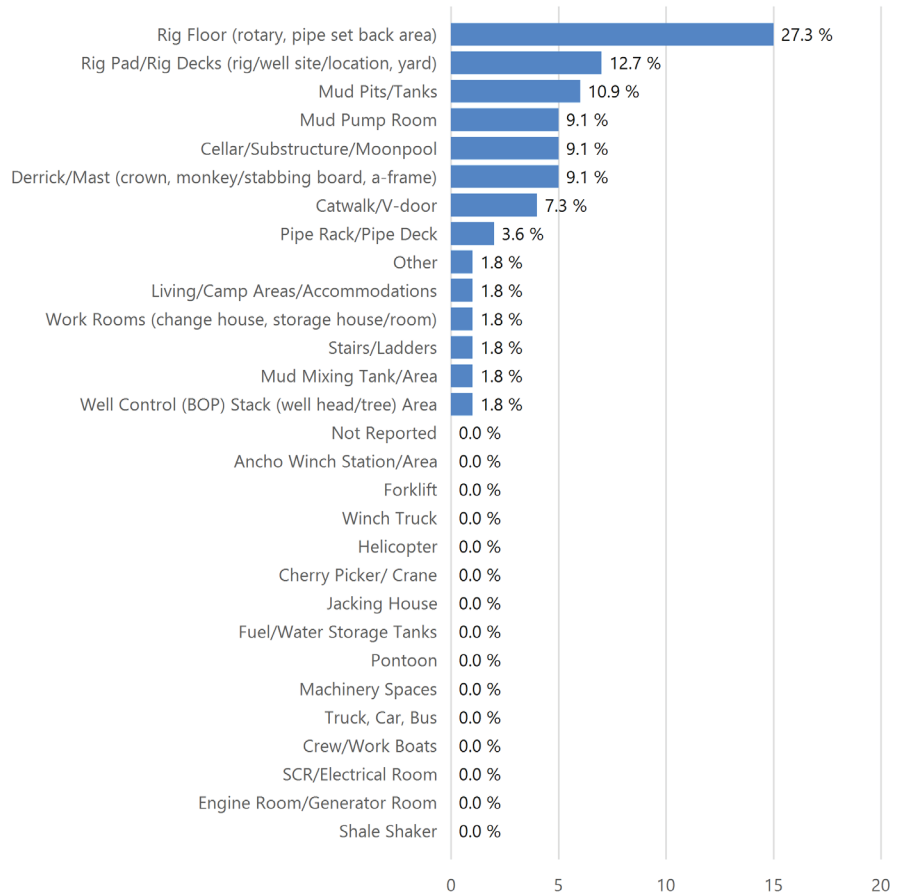

**Africa Land Total Lost Time Incidents by Equipment (Chart 9)**

Based on 55 Incidents

**Africa Land Total Recordable Incidents by Equipment (Chart 10)**

Based on 179 Incidents

# SUMMARY OF OCCUPATIONAL INCIDENTS

**Africa Land Total Lost Time Incidents by Operation (Chart 11)**

Based on 55 Incidents

**Africa Land Total Recordable Incidents by Operation (Chart 12)**

Based on 179 Incidents

**Africa Land Total Lost Time Incidents by Location (Chart 13)**

Based on 55 Incidents

**Africa Land Total Recordable Incidents by Location (Chart 14)**

Based on 179 Incidents

**Africa Land Total Lost Time Incidents by Time in Service (Chart 15)**