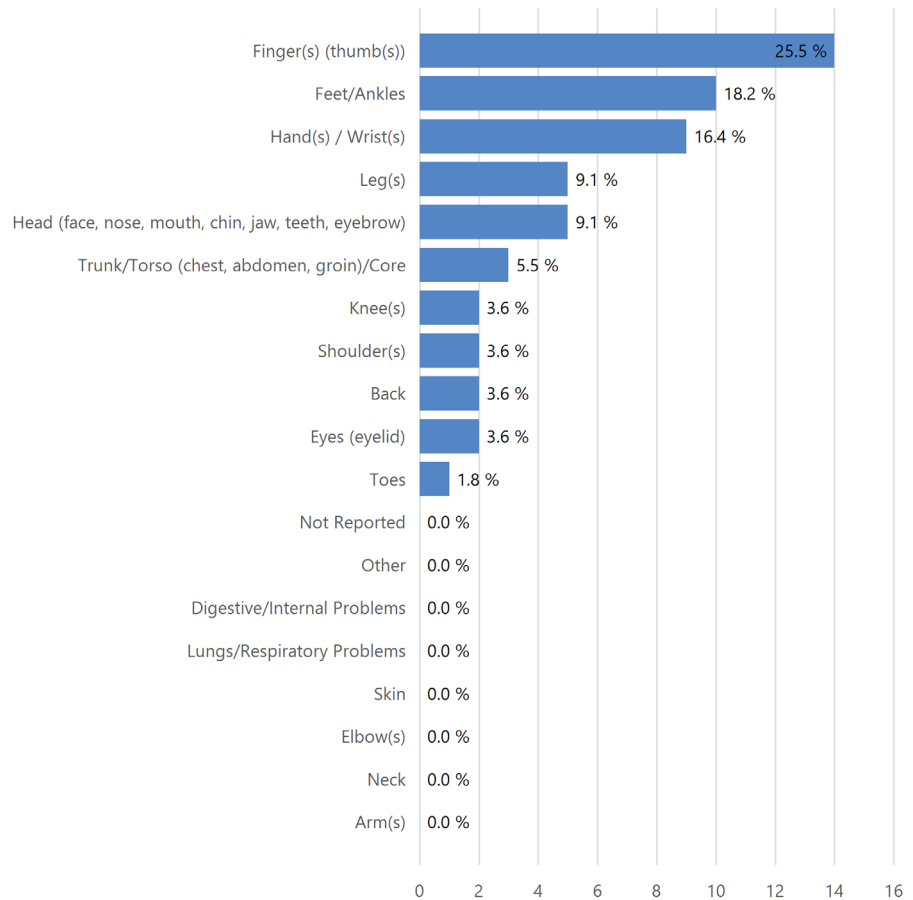

### *Africa Land Total Recordable Incidents by Month (Chart 2)*

Based on 179 Incidents

# SUMMARY OF OCCUPATIONAL INCIDENTS

**Africa Land Total Lost Time Incidents by Occupation (Chart 3)**

Based on 55 Incidents

**Africa Land Total Recordable Incidents by Occupation (Chart 4)**

Based on 179 Incidents

**Africa Land Total Lost Time Incidents by Body Part (Chart 5)**

Based on 55 Incidents

**Africa Land Total Recordable Incidents by Body Part (Chart 6)**

Based on 179 Incidents