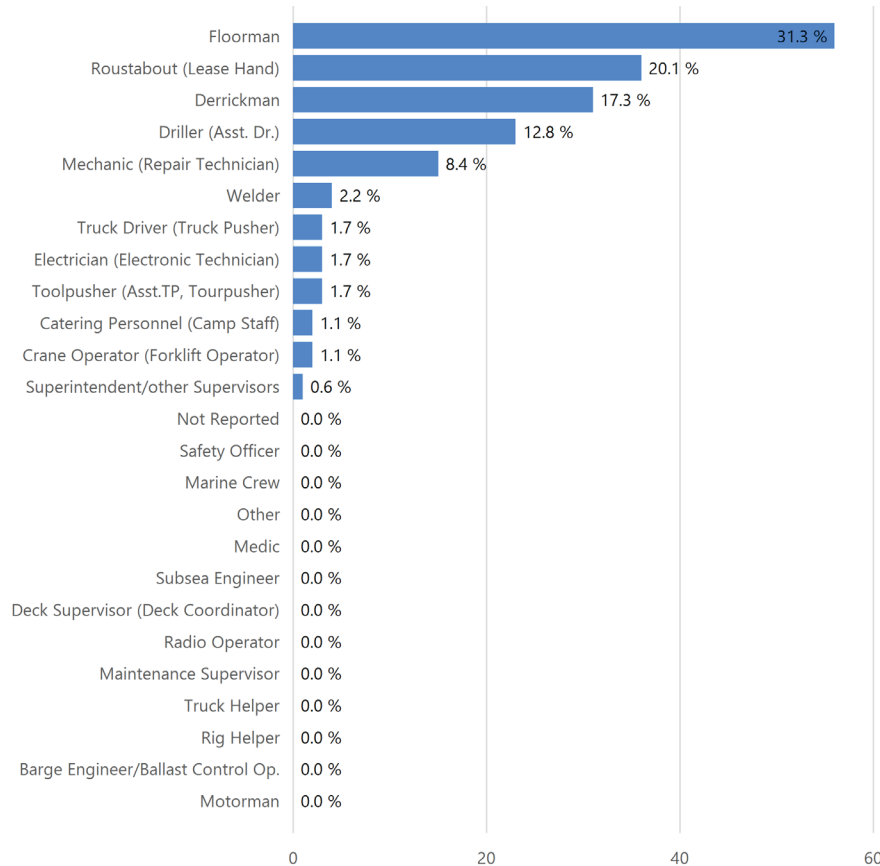

### *Africa Land Total Recordable Incidents by Month (Chart 2)*

Based on 179 Incidents

# SUMMARY OF OCCUPATIONAL INCIDENTS

**Africa Land Total Lost Time Incidents by Occupation (Chart 3)**

Based on 55 Incidents

**Africa Land Total Recordable Incidents by Occupation (Chart 4)**

Based on 179 Incidents