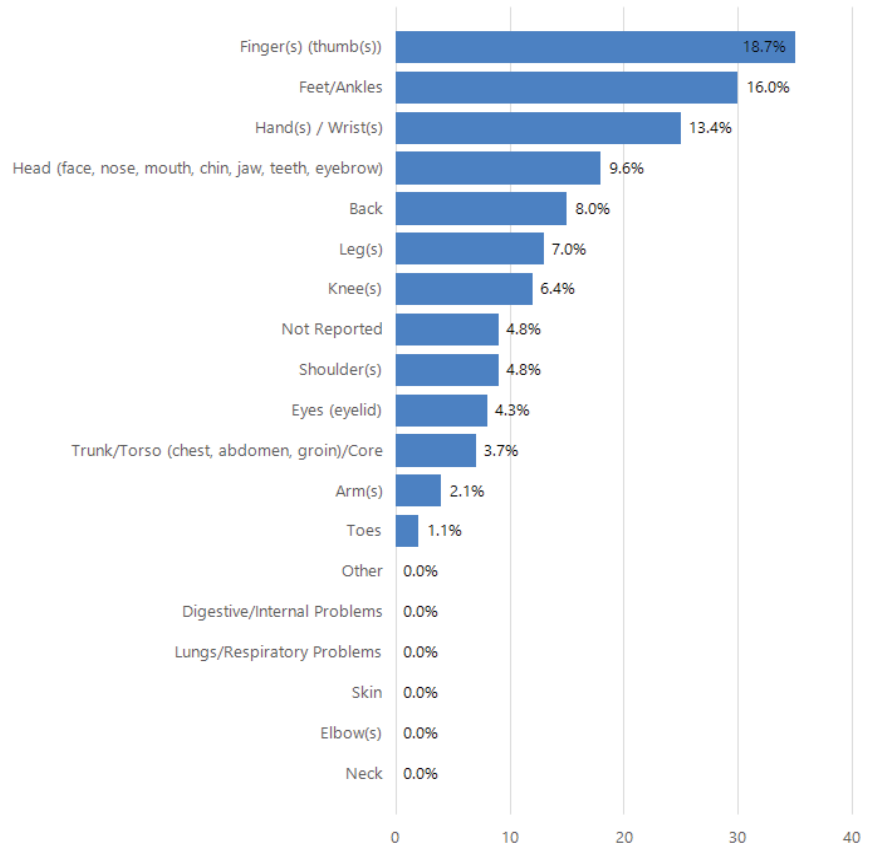

### *Africa Land Total Recordable Incidents by Month (Chart 2)*

Based on 187 Incidents

**Africa Land Total Lost Time Incidents by Occupation (Chart 3)**

Based on 54 Incidents

**Africa Land Total Recordable Incidents by Occupation (Chart 4)**

Based on 187 Incidents

**Africa Land Total Lost Time Incidents by Body Part (Chart 5)**

Based on 54 Incidents

**Africa Land Total Recordable Incidents by Body Part (Chart 6)**

Based on 187 Incidents

**Africa Land Total Lost Time Incidents by Incident Type (Chart 7)**

Based on 54 Incidents

**Africa Land Total Recordable Incidents by Incident Type (Chart 8)**

Based on 187 Incidents

**Africa Land Total Lost Time Incidents by Equipment (Chart 9)**

Based on 54 Incidents

**Africa Land Total Recordable Incidents by Equipment (Chart 10)**