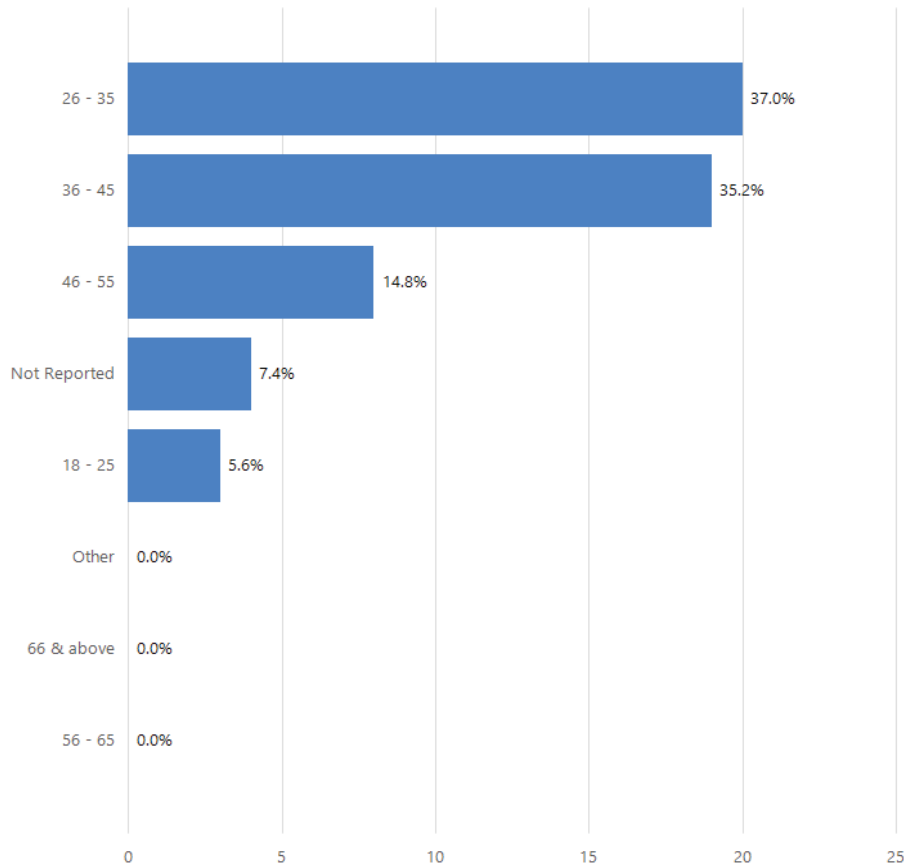

Based on 54 Incidents