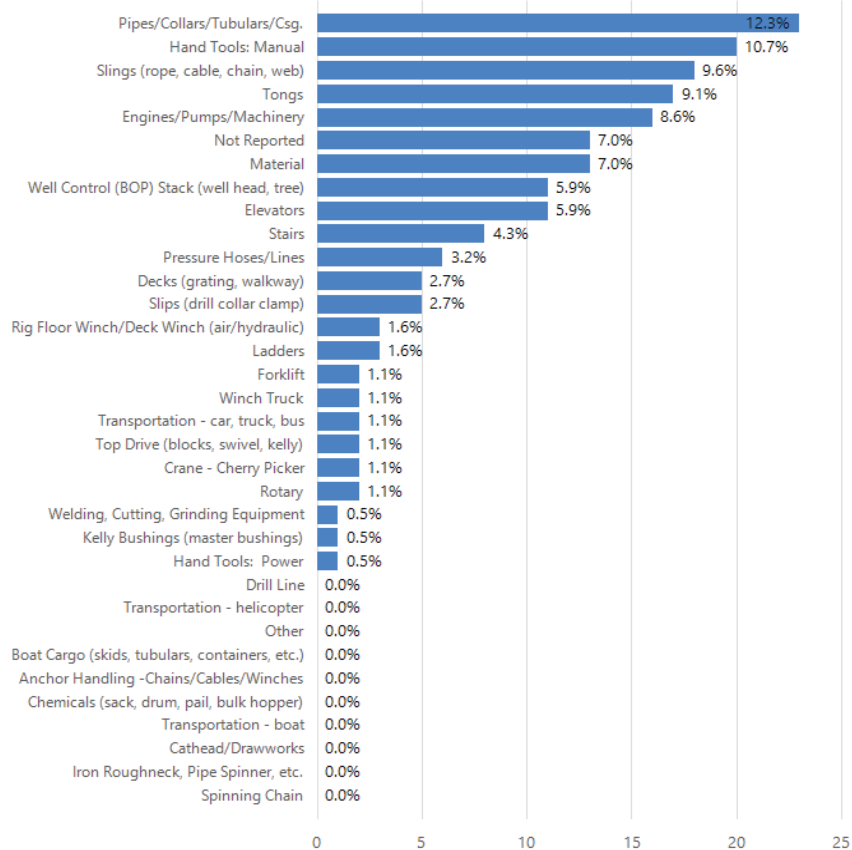

Africa Land Total Lost Time Incidents by Operation (Chart 11)

Africa Land Total Recordable Incidents by Equipment (Chart 10)

Based on 187 Incidents