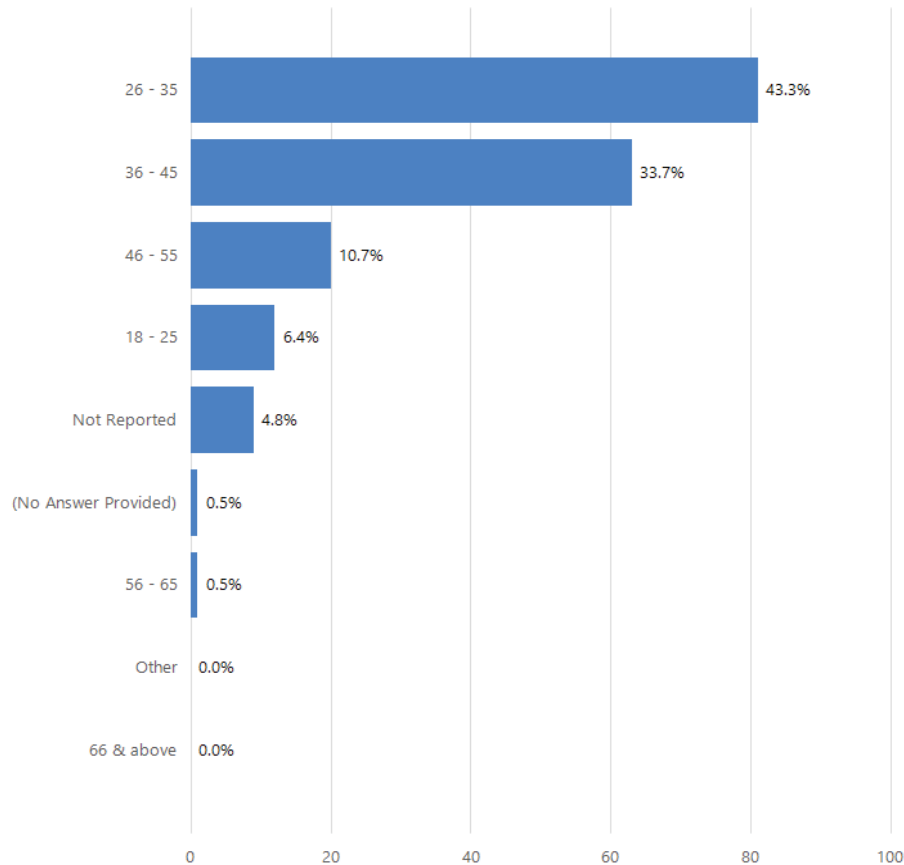

Based on 187 Incidents

**Africa Land Total Lost Time Incidents by Age (Chart 19)**

Based on 54 Incidents

**Africa Land Total Recordable Incidents by Age (Chart 20)**

Based on 187 Incidents