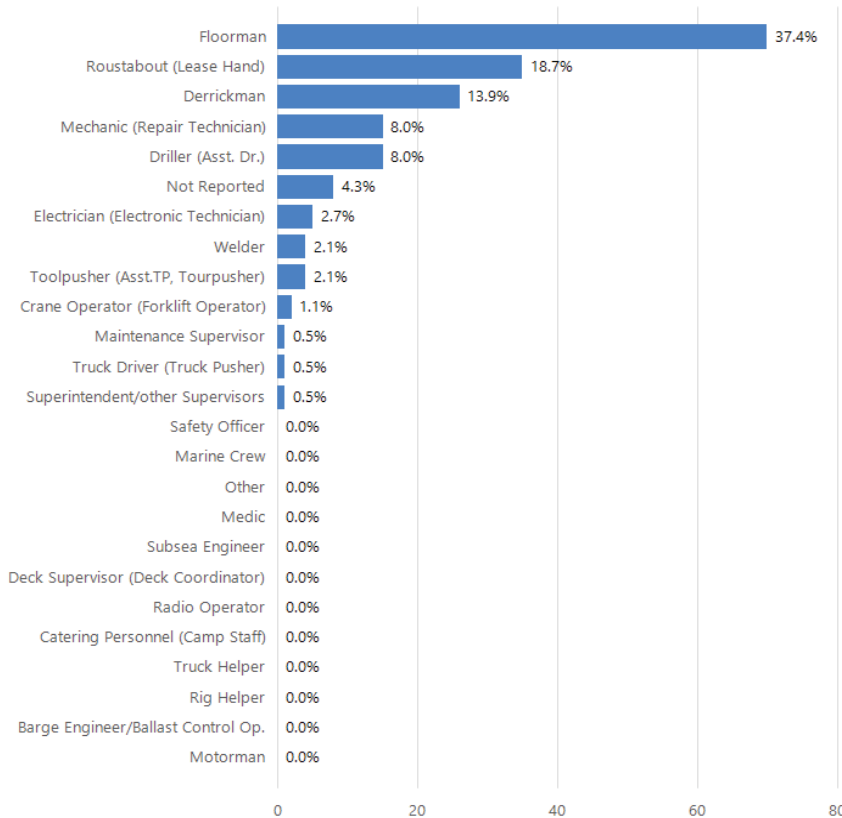

Based on 187 Incidents