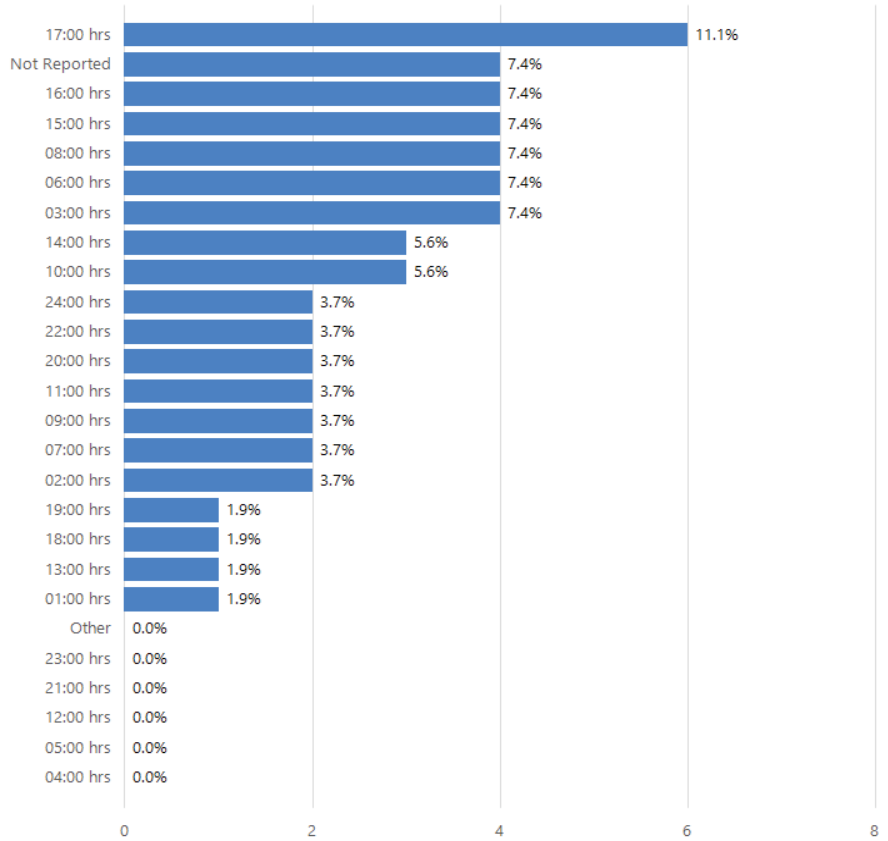

Africa Land Total Lost Time Incidents by Time of Day (Chart 17)

Based on 54 Incidents