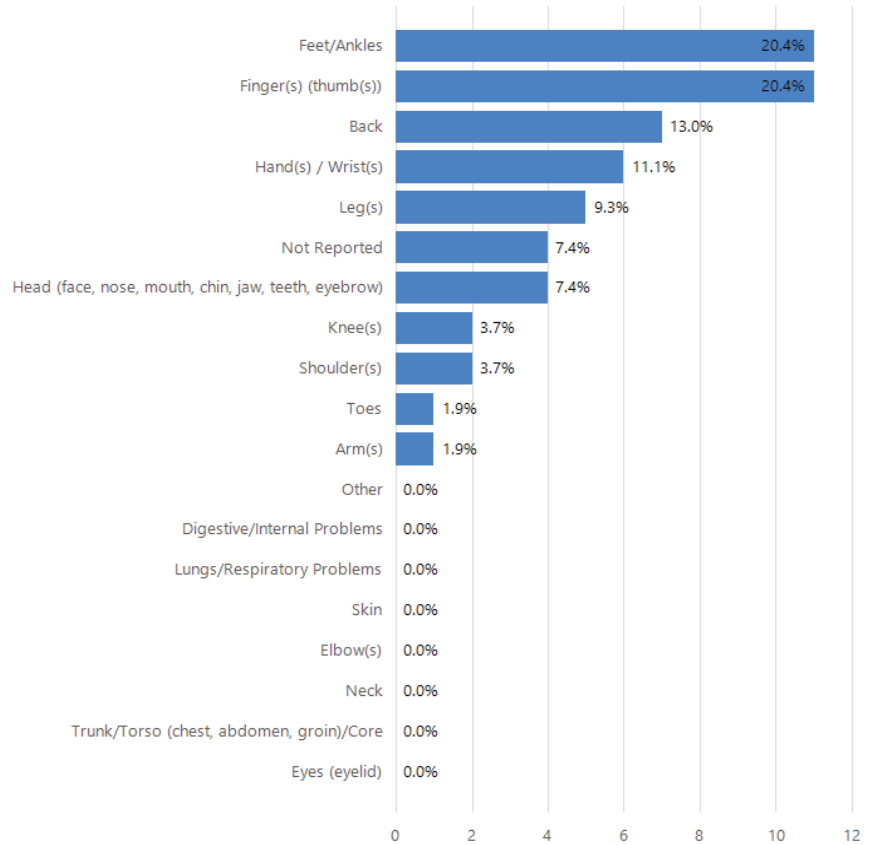

### *Africa Land Total Lost Time Incidents by Month (Chart 1)*

Based on 54 Incidents

### *Africa Land Total Recordable Incidents by Month (Chart 2)*

Based on 187 Incidents

**Africa Land Total Lost Time Incidents by Occupation (Chart 3)**

Based on 54 Incidents

**Africa Land Total Recordable Incidents by Occupation (Chart 4)**

Based on 187 Incidents

**Africa Land Total Lost Time Incidents by Body Part (Chart 5)**

Based on 54 Incidents

**Africa Land Total Recordable Incidents by Body Part (Chart 6)**

Based on 187 Incidents

**Africa Land Total Lost Time Incidents by Incident Type (Chart 7)**