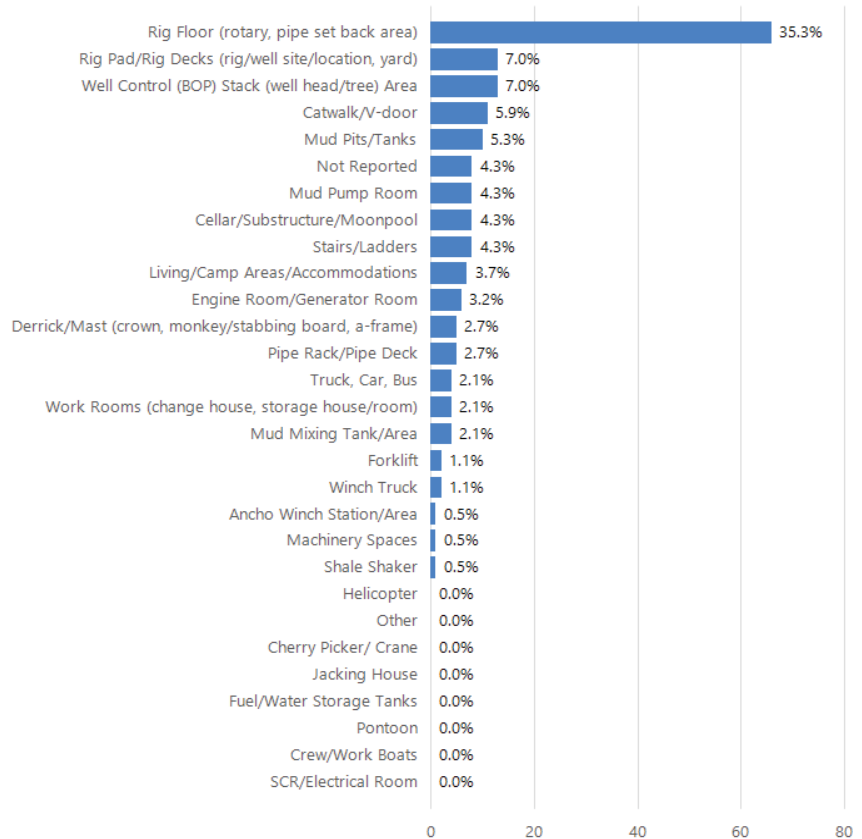

Based on 54 Incidents

**Africa Land Total Recordable Incidents by Incident Type (Chart 8)**

Based on 187 Incidents

**Africa Land Total Lost Time Incidents by Equipment (Chart 9)**

Based on 54 Incidents

**Africa Land Total Recordable Incidents by Equipment (Chart 10)**

Based on 187 Incidents

**Africa Land Total Lost Time Incidents by Operation (Chart 11)**

Based on 54 Incidents

**Africa Land Total Recordable Incidents by Operation (Chart 12)**

Based on 187 Incidents

**Africa Land Total Lost Time Incidents by Location (Chart 13)**

Based on 54 Incidents

**Africa Land Total Recordable Incidents by Location (Chart 14)**

Based on 187 Incidents

**Africa Land Total Lost Time Incidents by Time in Service (Chart 15)**

Based on 54 Incidents