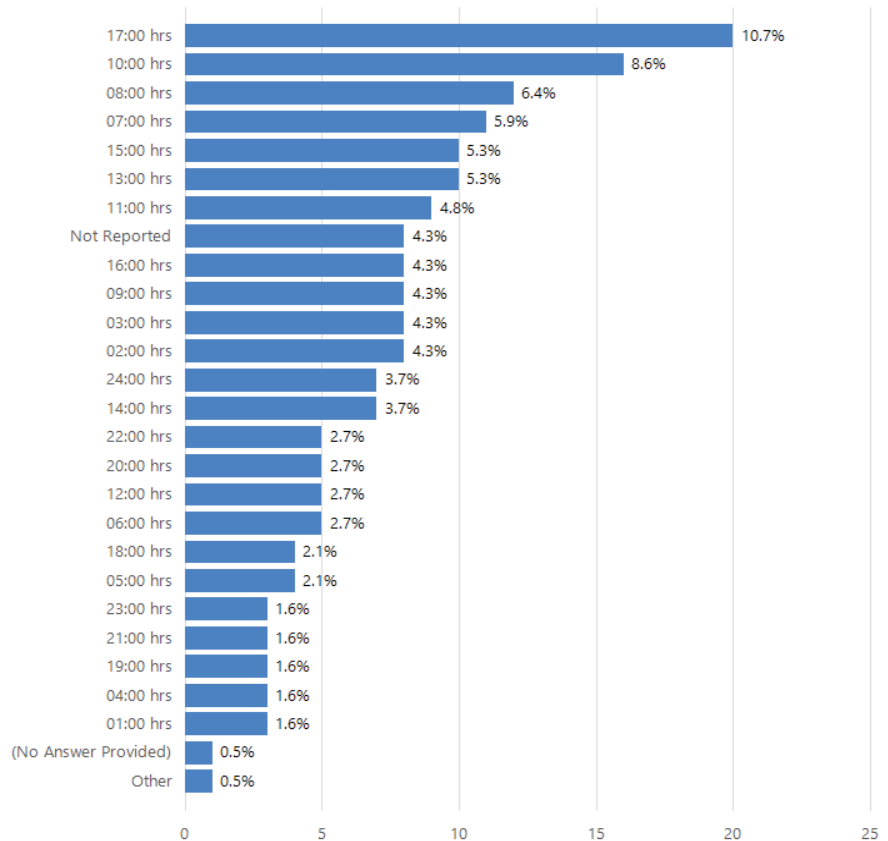

Based on 54 Incidents

**Africa Land Total Recordable Incidents by Location (Chart 14)**

Based on 187 Incidents

**Africa Land Total Lost Time Incidents by Time in Service (Chart 15)**

Based on 54 Incidents

**Africa Land Total Recordable Incidents by Time in Service (Chart 16)**

Based on 187 Incidents

**Africa Land Total Lost Time Incidents by Time of Day (Chart 17)**

Based on 54 Incidents

**Africa Land Total Recordable Incidents by Time of Day (Chart 18)**

Based on 187 Incidents

**Africa Land Total Lost Time Incidents by Age (Chart 19)**

Based on 54 Incidents

**Africa Land Total Recordable Incidents by Age (Chart 20)**

Based on 187 Incidents