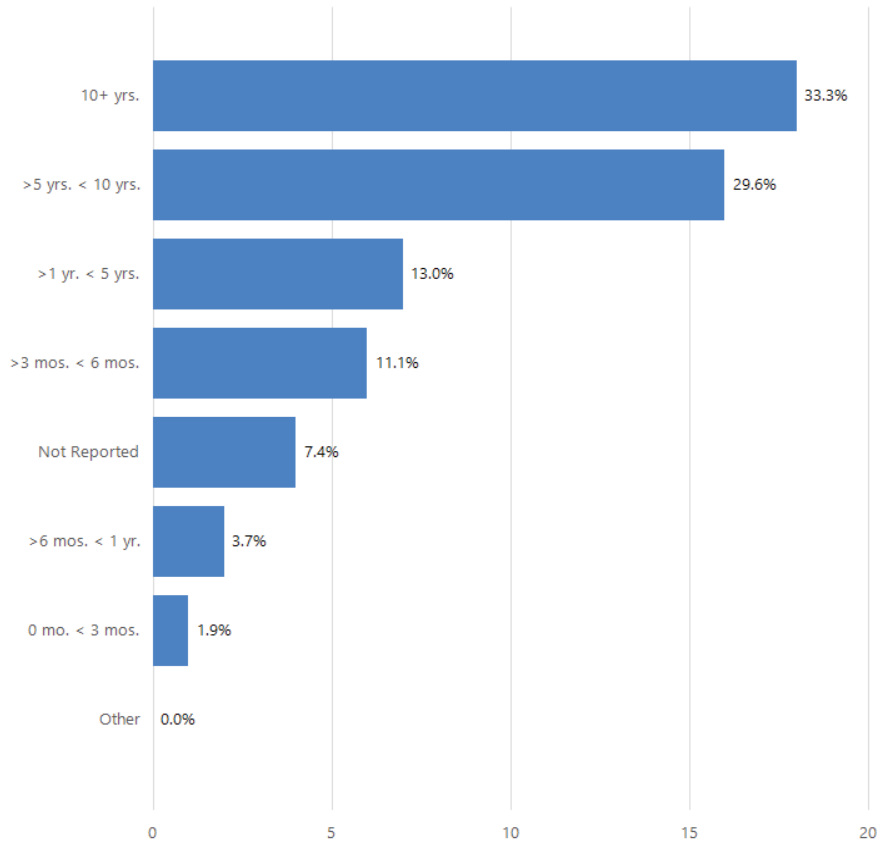

Based on 54 Incidents

**Africa Land Total Recordable Incidents by Location (Chart 14)**

Based on 187 Incidents

**Africa Land Total Lost Time Incidents by Time in Service (Chart 15)**

Based on 54 Incidents