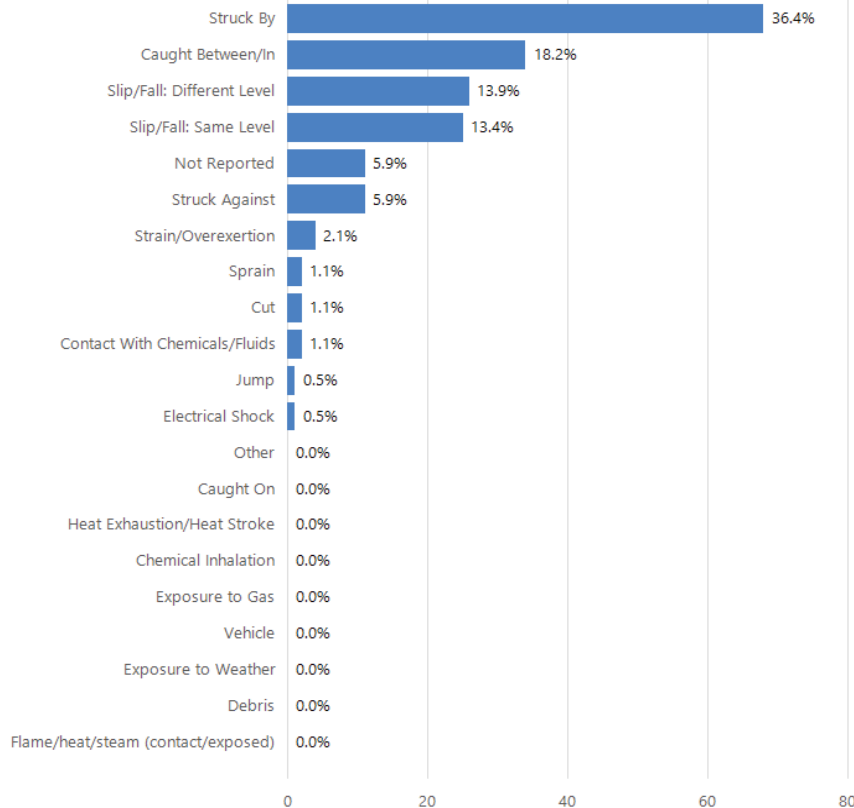

Based on 54 Incidents

Based on 187 Incidents