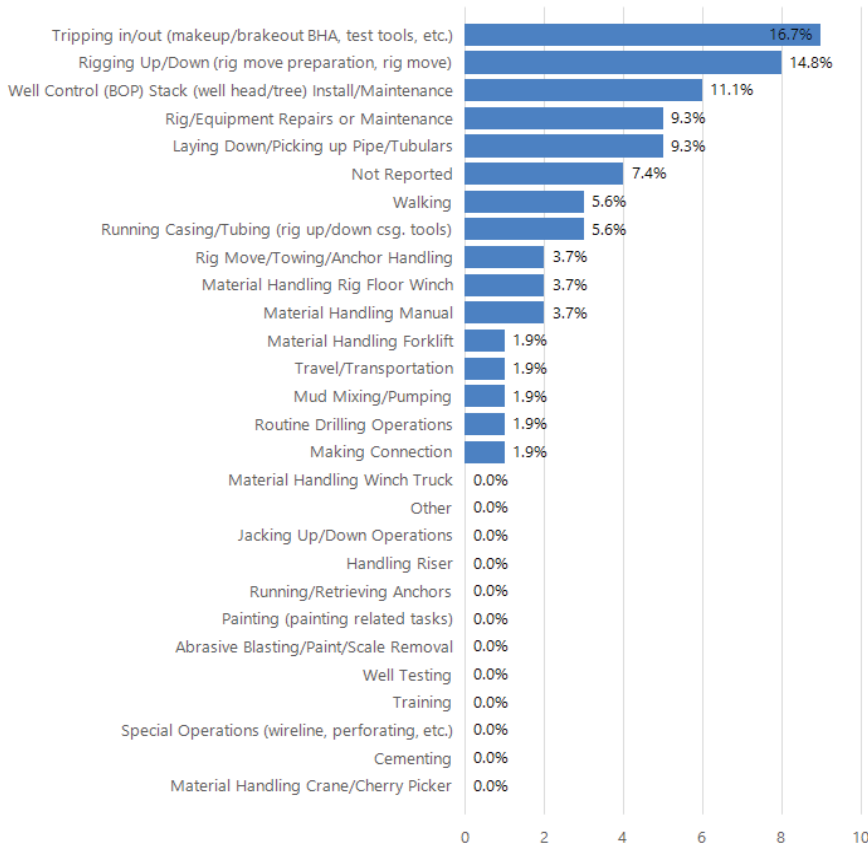

Based on 54 Incidents

Based on 187 Incidents