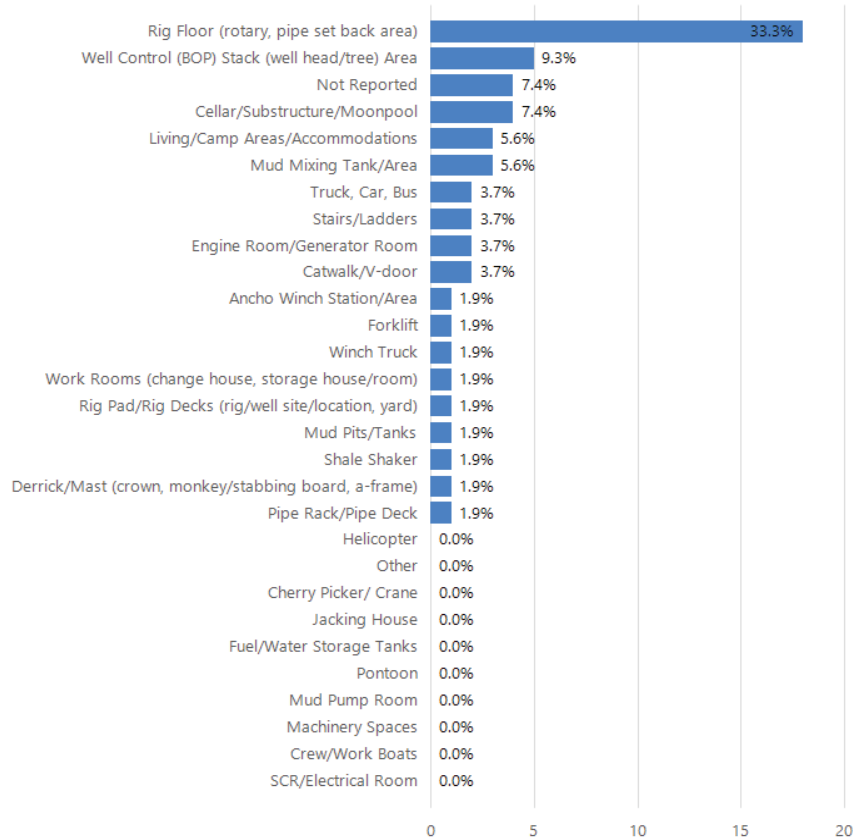

Based on 54 Incidents

**Africa Land Total Recordable Incidents by Incident Type (Chart 8)**

Based on 187 Incidents

**Africa Land Total Lost Time Incidents by Equipment (Chart 9)**

Based on 54 Incidents

**Africa Land Total Recordable Incidents by Equipment (Chart 10)**

Based on 187 Incidents

**Africa Land Total Lost Time Incidents by Operation (Chart 11)**

Based on 54 Incidents

**Africa Land Total Recordable Incidents by Operation (Chart 12)**

Based on 187 Incidents

**Africa Land Total Lost Time Incidents by Location (Chart 13)**

Based on 54 Incidents

**Africa Land Total Recordable Incidents by Location (Chart 14)**

Based on 187 Incidents

**Africa Land Total Lost Time Incidents by Time in Service (Chart 15)**

Based on 54 Incidents