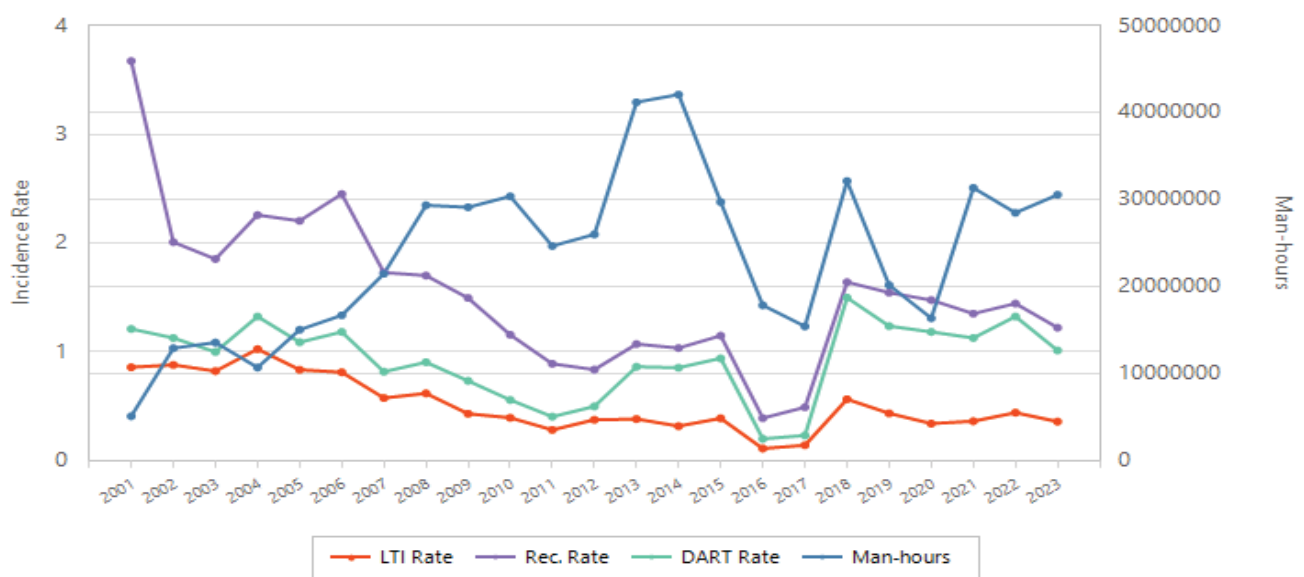

ISP 2023 Africa Land Totals (Table 1)

	TOTAL
TOTAL MAN-HOURS	30,566,010
TOTAL MEDICAL TREATMENT INCIDENTS	32
TOTAL RESTRICTED WORK INCIDENTS	100
TOTAL LOST TIME INCIDENTS	54
TOTAL FATALITIES	1
TOTAL RECORDABLES	187
MTO INCIDENCE RATE	0.21
RWC INCIDENCE RATE	0.65
LTI INCIDENCE RATE	0.36
LTI FREQUENCY RATE	1.80
DART INCIDENCE RATE	1.01
DART FREQUENCY RATE	5.07
RECORDABLE INCIDENCE RATE	1.22
RECORDABLE FREQUENCY RATE	6.12

Companies Reporting: Land - 8

MEDICAL TREATMENT INCIDENCE RATE = MTOs X 200,000 / MAN-HOURS (LTIs NOT INCLUDED)

RESTRICTED WORK INCIDENCE RATE = RWCs X 200,000 / MAN-HOURS (LTIs NOT INCLUDED)

LOST TIME INCIDENCE RATE = (LTIs+FTLs) X 200,000 / MAN-HOURS

LOST TIME FREQUENCY RATE = (LTIs+FTLs) X 1,000,000 / MAN-HOURS

DART INCIDENCE RATE = (LTIs+FTLs+RWCs) X 200,000 / MAN-HOURS

DART INCIDENCE RATE = (LTIs+FTLs+RWCs) X 1,000,000 / MAN-HOURS

RECORDABLE INCIDENCE RATE = RECORDABLES X 200,000 / MAN-HOURS

RECORDABLE FREQUENCY RATE = RECORDABLES X 1,000,000 / MAN-HOURS

Africa Land Total Incidence Rates vs Man-hours (Figure 1)