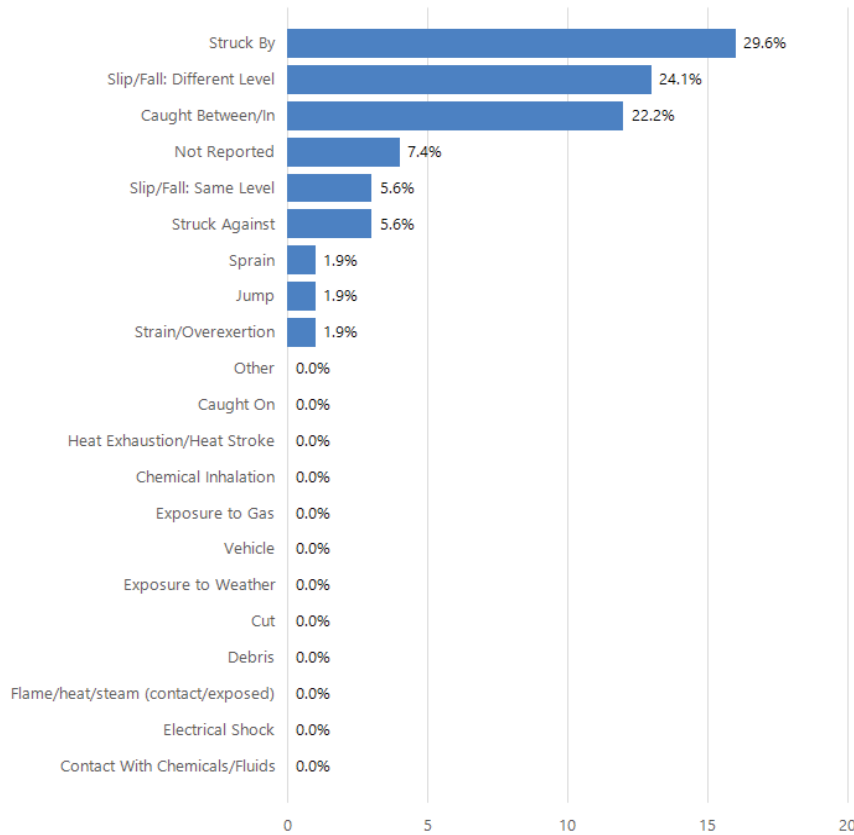

### *Africa Land Total Recordable Incidents by Month (Chart 2)*

Based on 187 Incidents

**Africa Land Total Lost Time Incidents by Occupation (Chart 3)**

Based on 54 Incidents

**Africa Land Total Recordable Incidents by Occupation (Chart 4)**

Based on 187 Incidents

**Africa Land Total Lost Time Incidents by Body Part (Chart 5)**

Based on 54 Incidents

**Africa Land Total Recordable Incidents by Body Part (Chart 6)**

Based on 187 Incidents

**Africa Land Total Lost Time Incidents by Incident Type (Chart 7)**

Based on 54 Incidents

**Africa Land Total Recordable Incidents by Incident Type (Chart 8)**

Based on 187 Incidents

**Africa Land Total Lost Time Incidents by Equipment (Chart 9)**

Based on 54 Incidents

**Africa Land Total Recordable Incidents by Equipment (Chart 10)**