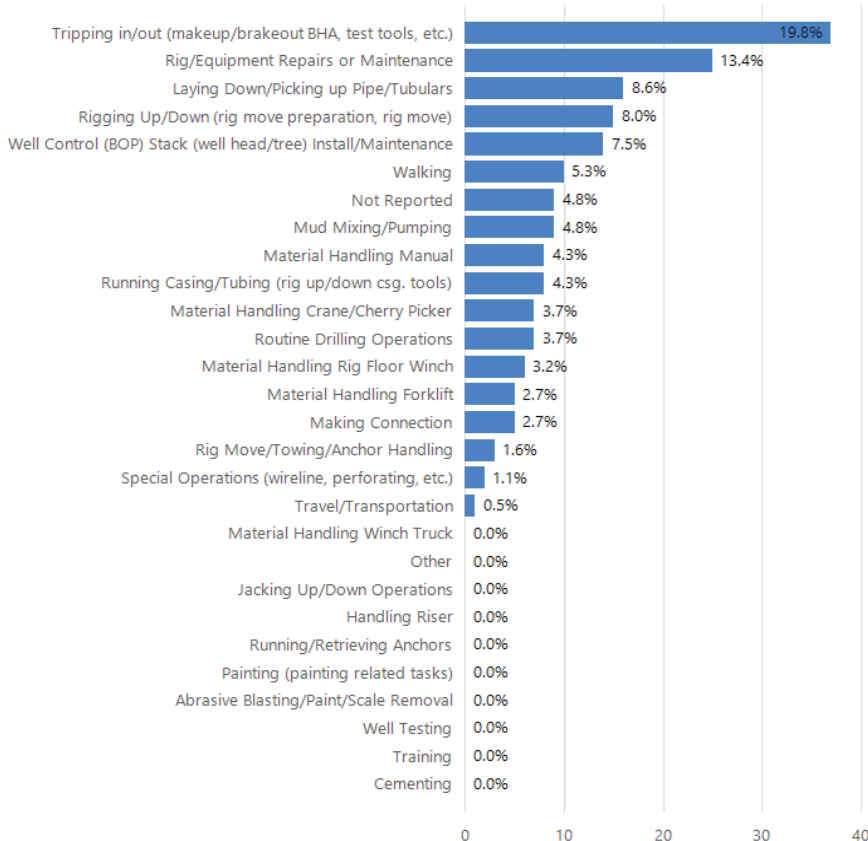

Based on 54 Incidents

**Africa Land Total Recordable Incidents by Incident Type (Chart 8)**

Based on 187 Incidents

**Africa Land Total Lost Time Incidents by Equipment (Chart 9)**

Based on 54 Incidents

**Africa Land Total Recordable Incidents by Equipment (Chart 10)**

Based on 187 Incidents

**Africa Land Total Lost Time Incidents by Operation (Chart 11)**

Based on 54 Incidents

**Africa Land Total Recordable Incidents by Operation (Chart 12)**

Based on 187 Incidents

**Africa Land Total Lost Time Incidents by Location (Chart 13)**