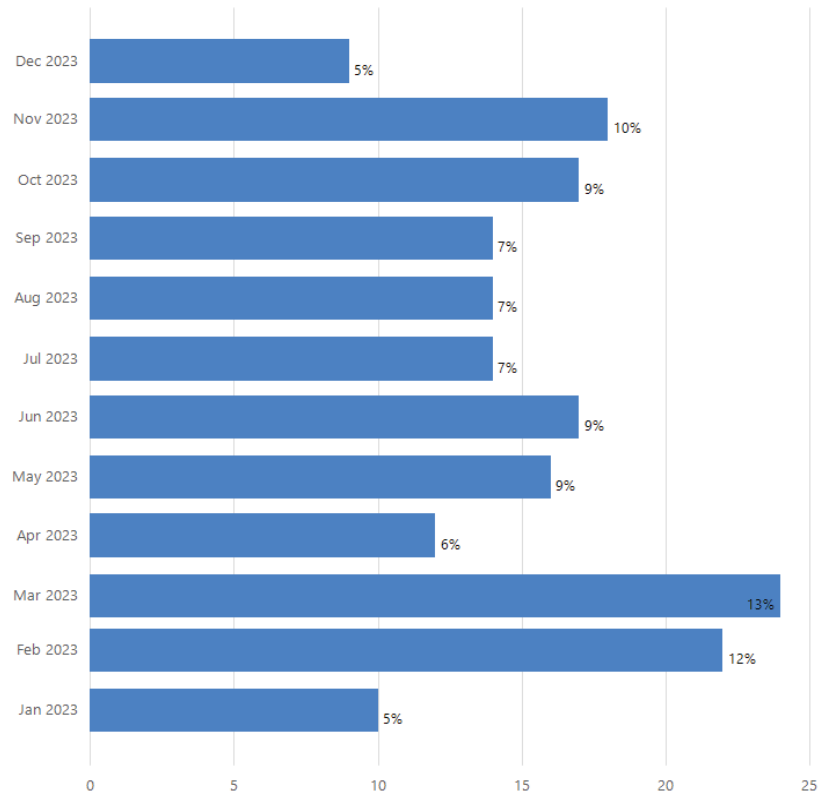

Africa Land Total Lost Time Incidents by Occupation (Chart 3)

Africa Land Total Recordable Incidents by Occupation (Chart 4)

Africa Land Total Recordable Incidents by Month (Chart 2)

Based on 187 Incidents