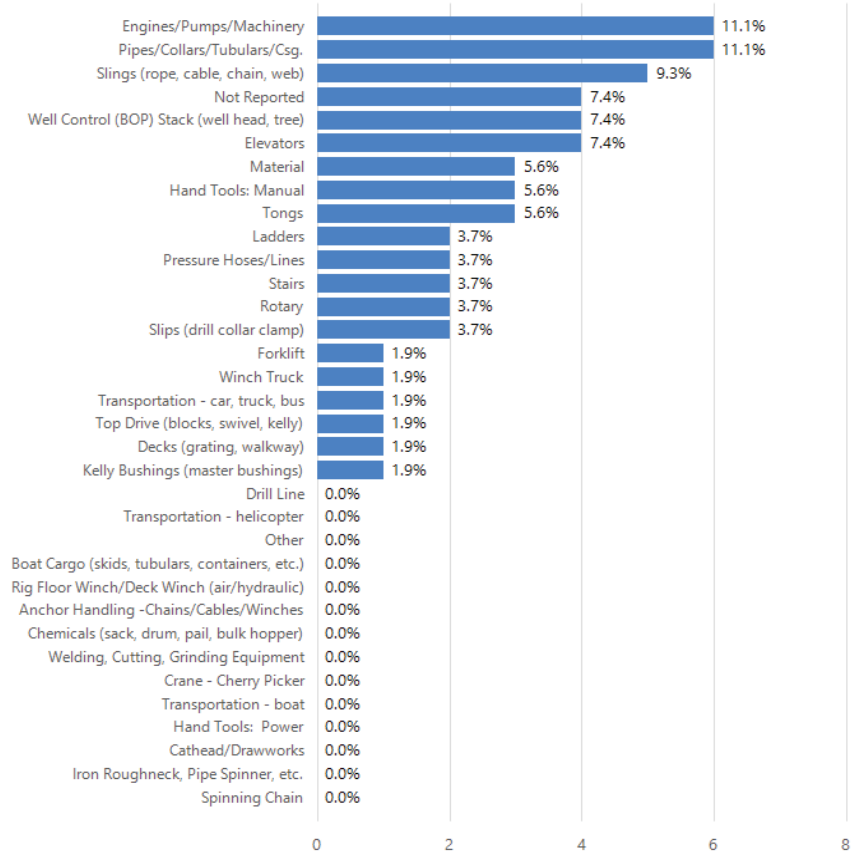

Based on 54 Incidents

**Africa Land Total Recordable Incidents by Incident Type (Chart 8)**

Based on 187 Incidents

**Africa Land Total Lost Time Incidents by Equipment (Chart 9)**

Based on 54 Incidents

**Africa Land Total Recordable Incidents by Equipment (Chart 10)**