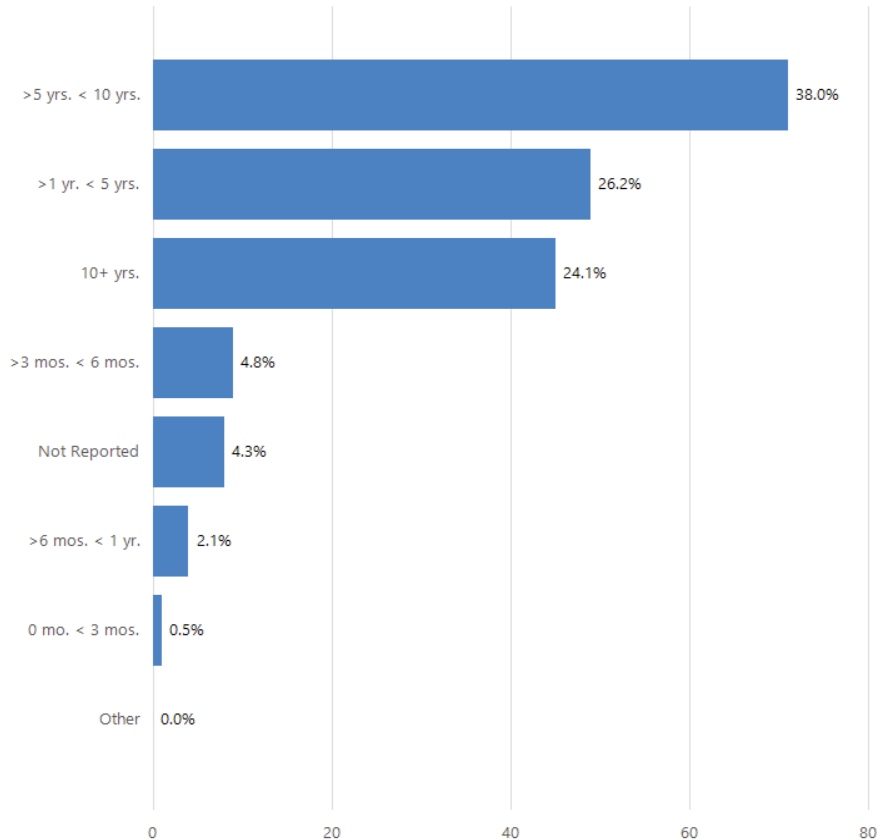

Africa Land Total Recordable Incidents by Time in Service (Chart 16)