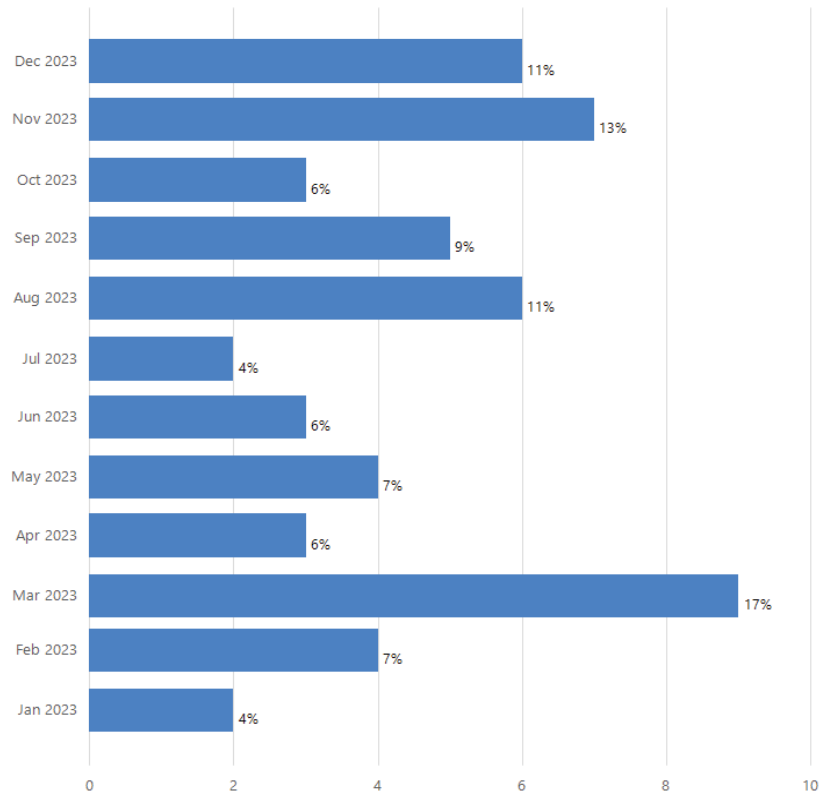

IADC 2023 Africa Land Charts

Africa Land Total Lost Time Incidents by Month (Chart 1)

Based on 54 Incidents