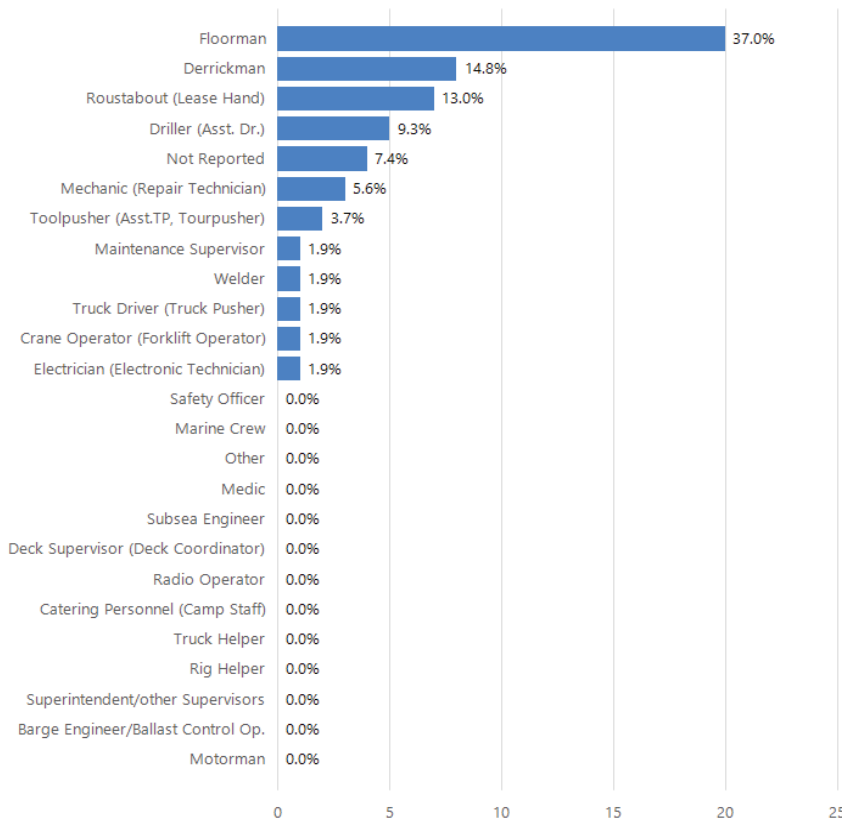

Based on 54 Incidents