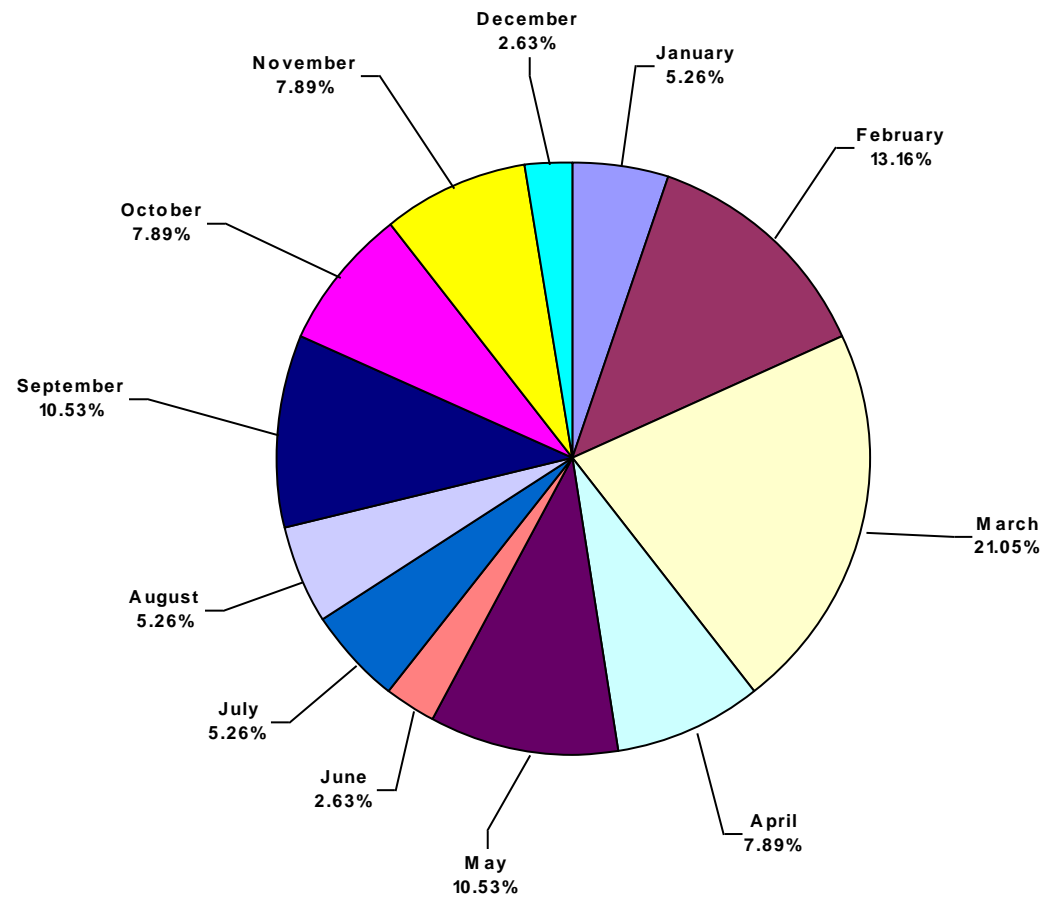

Recordable Incidence Rate = RCRD X 200,000

Lost Time Frequency Rate = LTIs +FTLs X 1,000,000

DART Frequency Rate = LTIs + RWC X 1,000,000

Recordable Frequency Rate = RCRD X 1,000,000

Africa Land Total Incidence Rates vs Man-hours (Figure 1)

IADC 2017 Africa Land Charts

Africa Land Total Lost Time Incidents by Month (Chart 1)

Based on 11 Incidents

Africa Land Total Recordable Incidents by Month (Chart 2)
Based on 38 Incidents

Africa Land Total Lost Time Incidents by Occupation (Chart 3)
Based on 11 Incidents