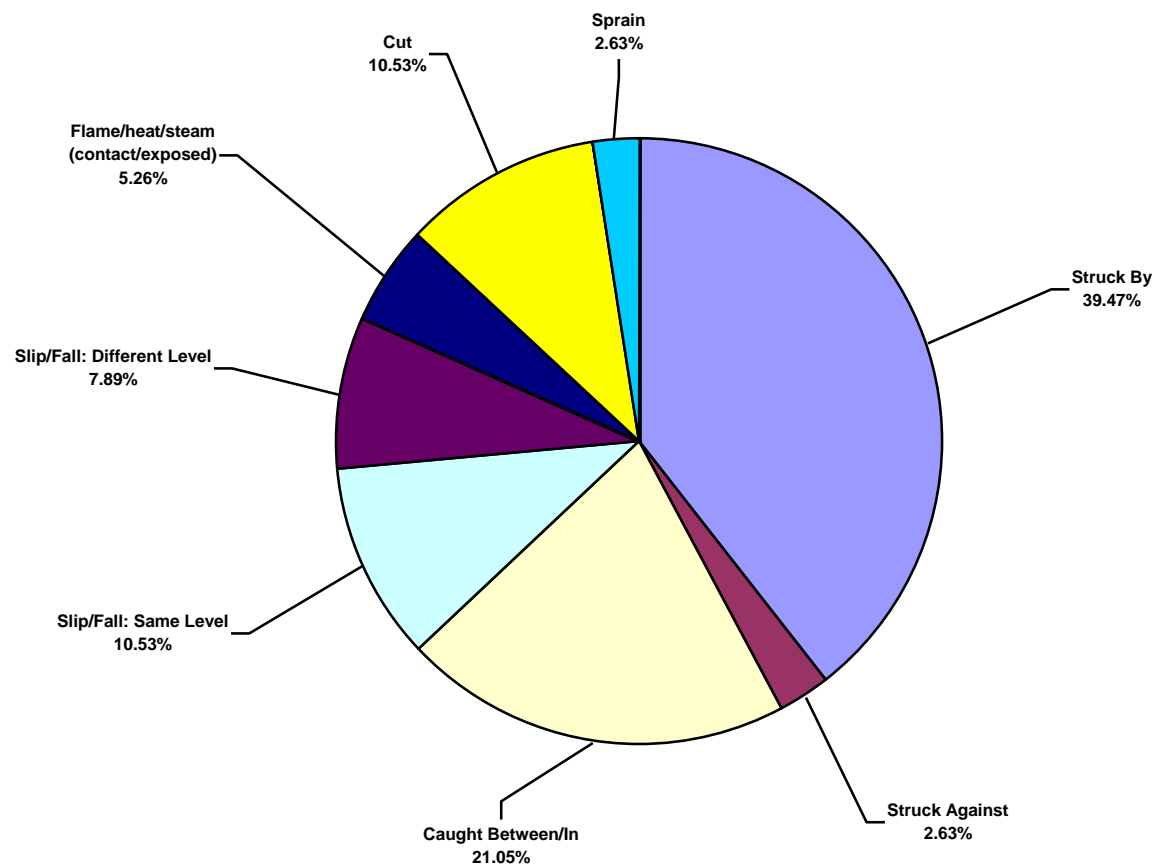

IADC 2017 Africa Land Charts

Africa Land Total Lost Time Incidents by Month (Chart 1)

Based on 11 Incidents

Africa Land Total Recordable Incidents by Month (Chart 2)
Based on 38 Incidents

Africa Land Total Lost Time Incidents by Occupation (Chart 3)
Based on 11 Incidents

Africa Land Total Recordable Incidents by Occupation (Chart 4)
Based on 38 Incidents

Africa Land Total Lost Time Incidents by Body Part (Chart 5)
Based on 11 Incidents

Africa Land Total Recordable Incidents by Body Part (Chart 6)
Based on 38 Incidents

Africa Land Total Lost Time Incidents by Incident Type (Chart 7)
Based on 11 Incidents

Africa Land Total Recordable Incidents by Incident Type (Chart 8)
Based on 38 Incidents

Africa Land Total Lost Time Incidents by Equipment (Chart 9)
Based on 11 Incidents

Africa Land Total Recordable Incidents by Equipment (Chart 10)
Based on 38 Incidents

Africa Land Total Lost Time Incidents by Operation (Chart 11)
Based on 11 Incidents

Africa Land Total Recordable Incidents by Operation (Chart 12)
Based on 38 Incidents