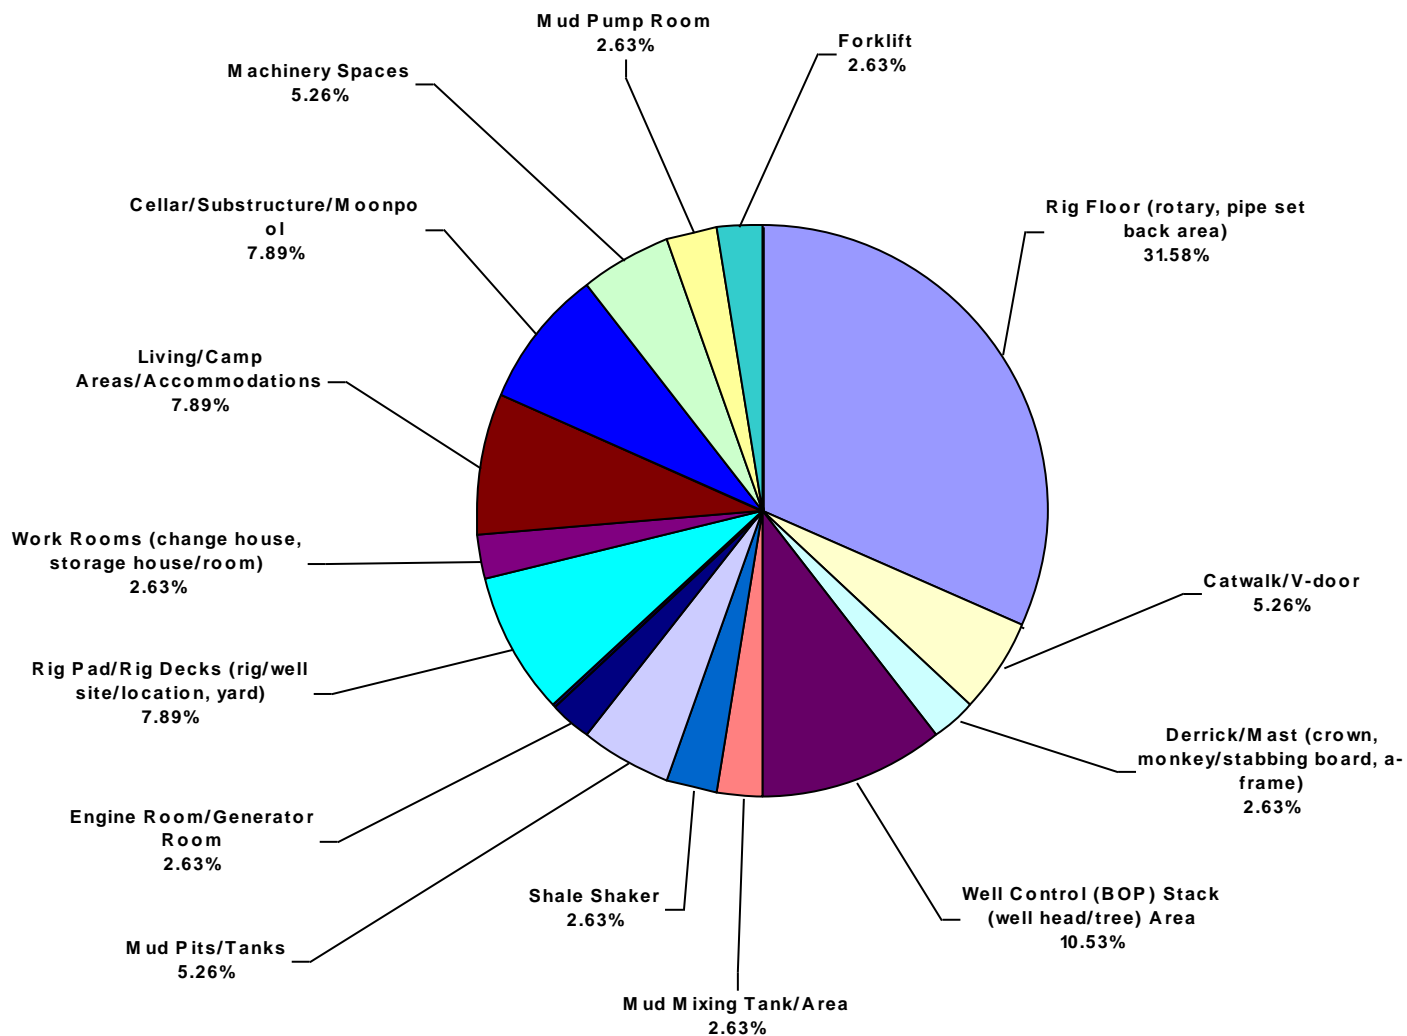

Africa Land Total Lost Time Incidents by Incident Type (Chart 7)
Based on 11 Incidents

Africa Land Total Recordable Incidents by Incident Type (Chart 8)
Based on 38 Incidents

Africa Land Total Lost Time Incidents by Equipment (Chart 9)
Based on 11 Incidents

Africa Land Total Recordable Incidents by Equipment (Chart 10)
Based on 38 Incidents

Africa Land Total Lost Time Incidents by Operation (Chart 11)
Based on 11 Incidents

Africa Land Total Recordable Incidents by Operation (Chart 12)
Based on 38 Incidents

Africa Land Total Lost Time Incidents by Location (Chart 13)
Based on 11 Incidents

Africa Land Total Recordable Incidents by Location (Chart 14)
Based on 38 Incidents

Africa Land Total Lost Time Incidents by Time in Service (Chart 15)
Based on 11 Incidents