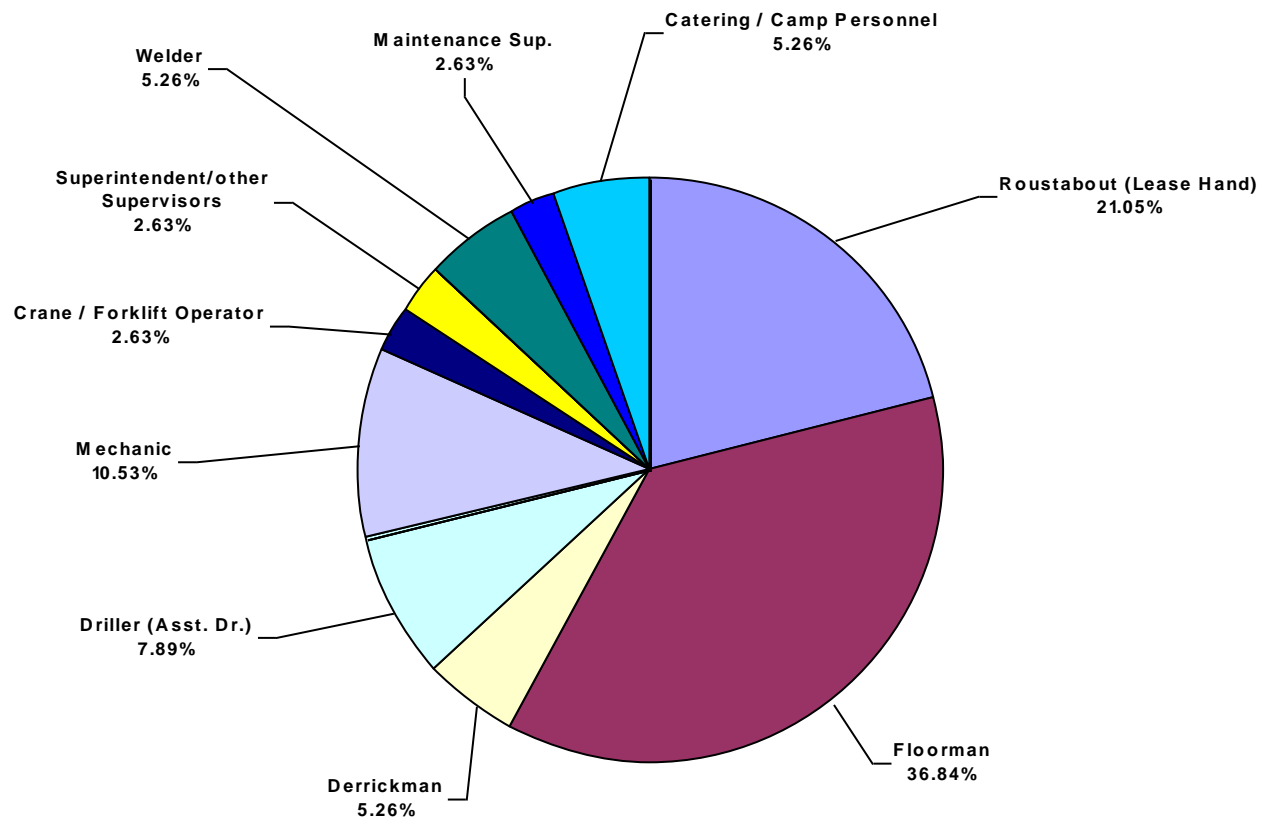

IADC 2017 Africa Land Charts

Africa Land Total Lost Time Incidents by Month (Chart 1)

Based on 11 Incidents

Africa Land Total Recordable Incidents by Month (Chart 2)
Based on 38 Incidents

Africa Land Total Lost Time Incidents by Occupation (Chart 3)
Based on 11 Incidents

Africa Land Total Recordable Incidents by Occupation (Chart 4)
Based on 38 Incidents

Africa Land Total Lost Time Incidents by Body Part (Chart 5)
Based on 11 Incidents

Africa Land Total Recordable Incidents by Body Part (Chart 6)
Based on 38 Incidents

Africa Land Total Lost Time Incidents by Incident Type (Chart 7)
Based on 11 Incidents

Africa Land Total Recordable Incidents by Incident Type (Chart 8)
Based on 38 Incidents

Africa Land Total Lost Time Incidents by Equipment (Chart 9)
Based on 11 Incidents