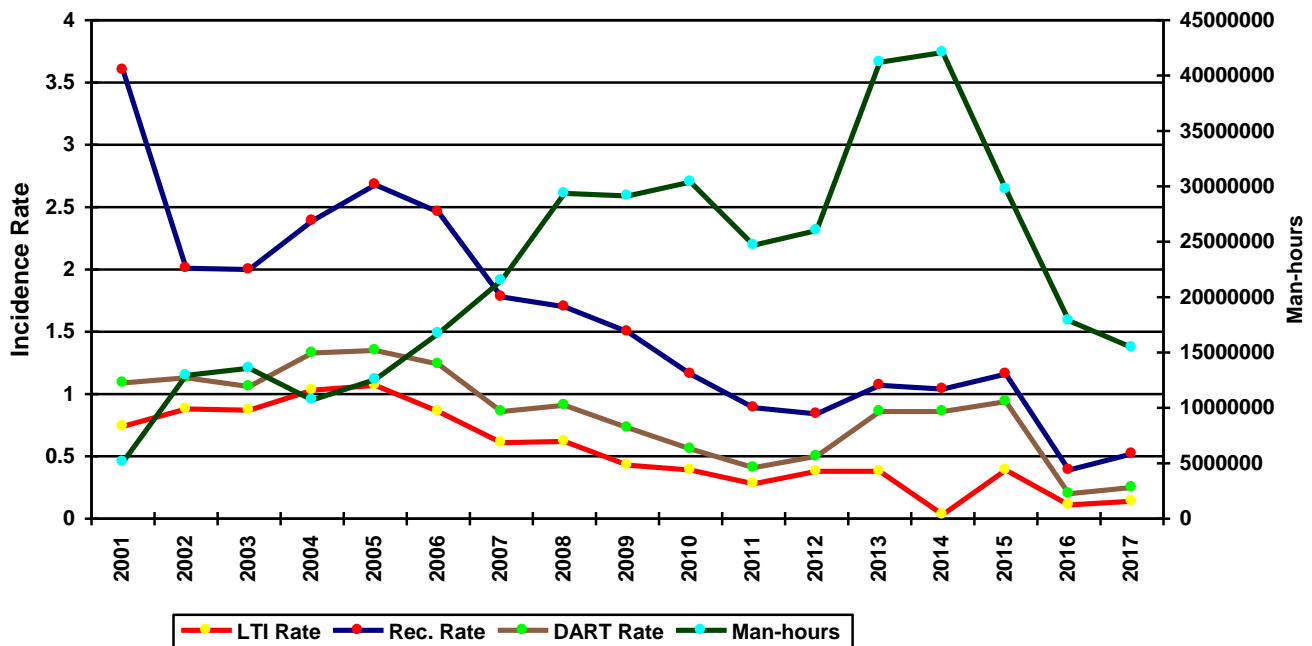

IADC 2017 Africa Land Totals (Table 1)

	<u>Total</u>
Total Man-hours	15,447,105
Total Medical Treatment Incidents	21
Total Restricted Work Incidents	8
Total Lost Time Incidents	11
Total Fatalities	0
Total Recordables	40
MTO Incidence Rate	0.27
RWC Incidence Rate	0.10
LTI Incidence Rate	0.14
LTI Frequency Rate	0.71
DART Incidence Rate	0.25
DART Frequency Rate	1.23
Recordable Incidence Rate	0.52
Recordable Frequency Rate	2.59

Companies Reporting: Land – 11

Medical Treatment Incidence Rate = MTOs X 200,000

Restricted Work Incidence Rate = RWCs X 200,000

Lost Time Incidence Rate = LTIs + FTLs X 200,000

DART Incidence Rate = LTIs + RWC X 200,000

Recordable Incidence Rate = RCRD X 200,000

Lost Time Frequency Rate = LTIs +FTLs X 1,000,000

DART Frequency Rate = LTIs + RWC X 1,000,000

Recordable Frequency Rate = RCRD X 1,000,000

Africa Land Total Incidence Rates vs Man-hours (Figure 1)