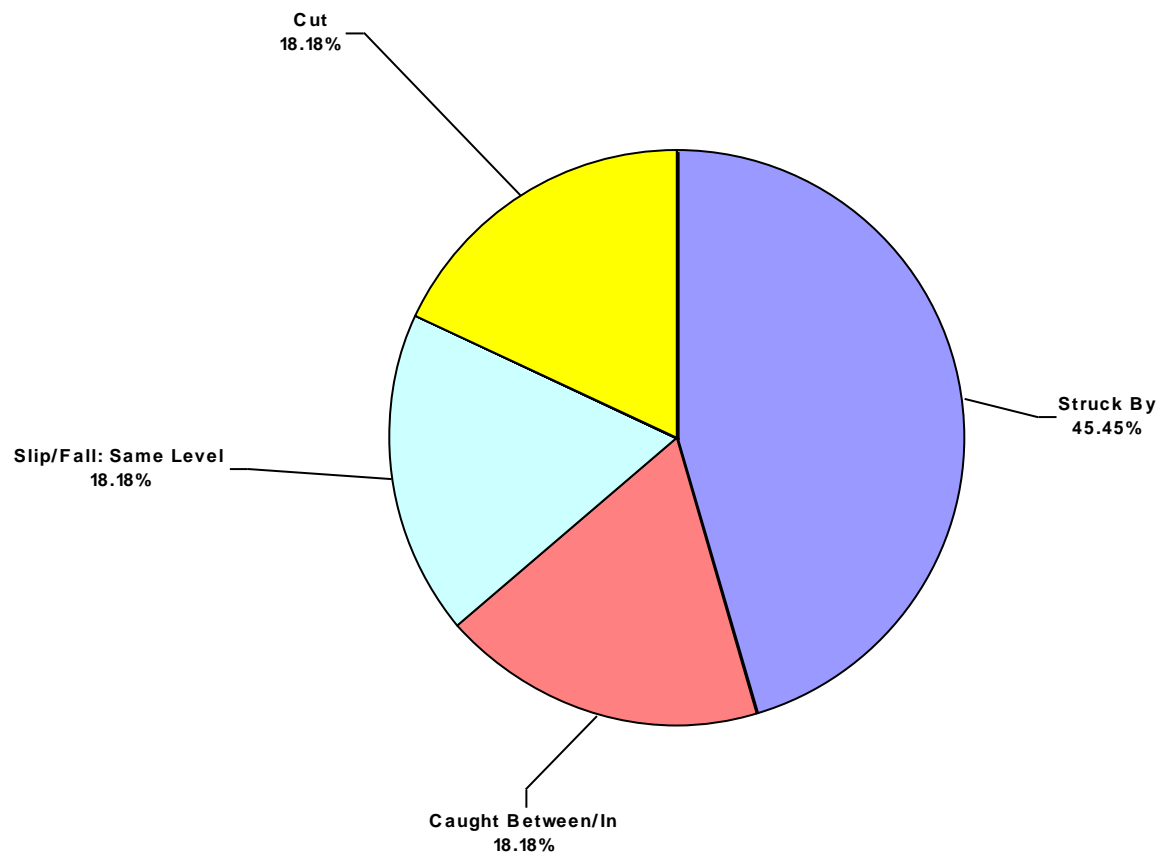

IADC 2017 Africa Land Charts

Africa Land Total Lost Time Incidents by Month (Chart 1)

Based on 11 Incidents

Africa Land Total Recordable Incidents by Month (Chart 2)
Based on 38 Incidents

Africa Land Total Lost Time Incidents by Occupation (Chart 3)
Based on 11 Incidents

Africa Land Total Recordable Incidents by Occupation (Chart 4)
Based on 38 Incidents

Africa Land Total Lost Time Incidents by Body Part (Chart 5)
Based on 11 Incidents

Africa Land Total Recordable Incidents by Body Part (Chart 6)
Based on 38 Incidents

Africa Land Total Lost Time Incidents by Incident Type (Chart 7)
Based on 11 Incidents

Africa Land Total Recordable Incidents by Incident Type (Chart 8)
Based on 38 Incidents

Africa Land Total Lost Time Incidents by Equipment (Chart 9)
Based on 11 Incidents