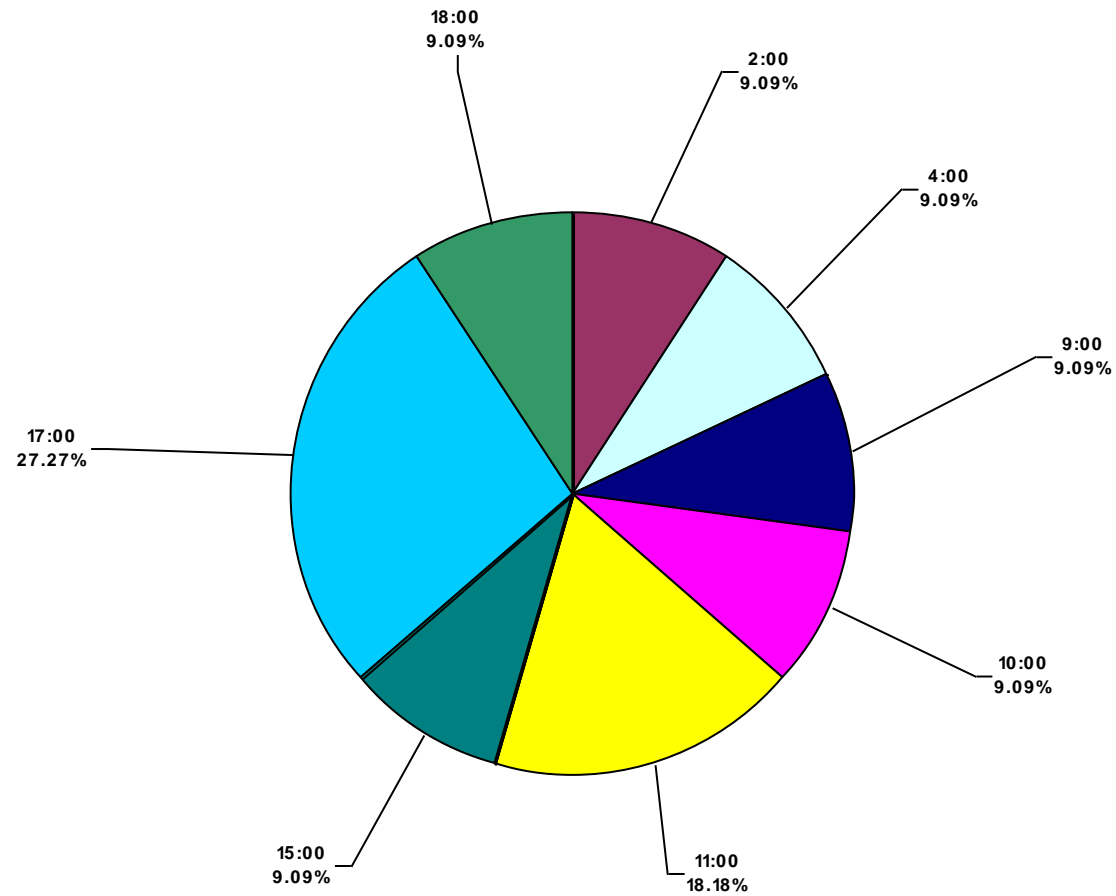

Africa Land Total Recordable Incidents by Equipment (Chart 10)
Based on 38 Incidents

Africa Land Total Lost Time Incidents by Operation (Chart 11)
Based on 11 Incidents

Africa Land Total Recordable Incidents by Operation (Chart 12)
Based on 38 Incidents

Africa Land Total Lost Time Incidents by Location (Chart 13)
Based on 11 Incidents

Africa Land Total Recordable Incidents by Location (Chart 14)
Based on 38 Incidents

Africa Land Total Lost Time Incidents by Time in Service (Chart 15)
Based on 11 Incidents

Africa Land Total Recordable Incidents by Time in Service (Chart 16)
Based on 38 Incidents

Africa Land Total Lost Time Incidents by Time of Day (Chart 17)
Based on 11 Incidents

Africa Land Total Recordable Incidents by Time of Day (Chart 18)
Based on 38 Incidents

Africa Land Total Lost Time Incidents by Age (Chart 19)
Based on 11 Incidents

Africa Land Total Recordable Incidents by Age (Chart 20)
Based on 38 Incidents