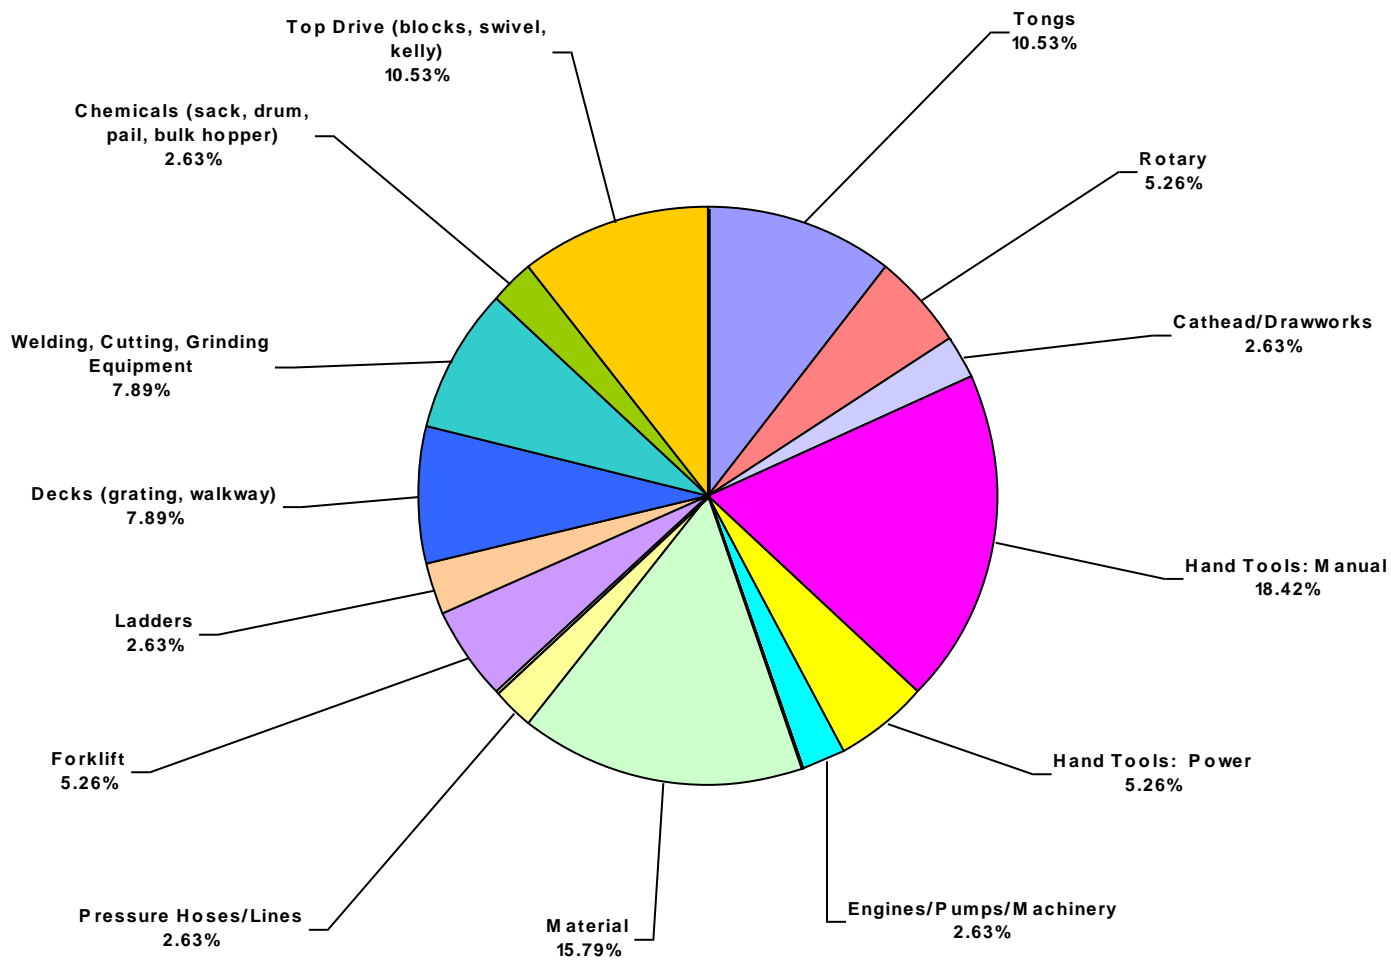

Africa Land Total Lost Time Incidents by Incident Type (Chart 7)
Based on 11 Incidents

Africa Land Total Recordable Incidents by Incident Type (Chart 8)
Based on 38 Incidents

Africa Land Total Lost Time Incidents by Equipment (Chart 9)
Based on 11 Incidents

Africa Land Total Recordable Incidents by Equipment (Chart 10)
Based on 38 Incidents

Africa Land Total Lost Time Incidents by Operation (Chart 11)
Based on 11 Incidents

Africa Land Total Recordable Incidents by Operation (Chart 12)
Based on 38 Incidents