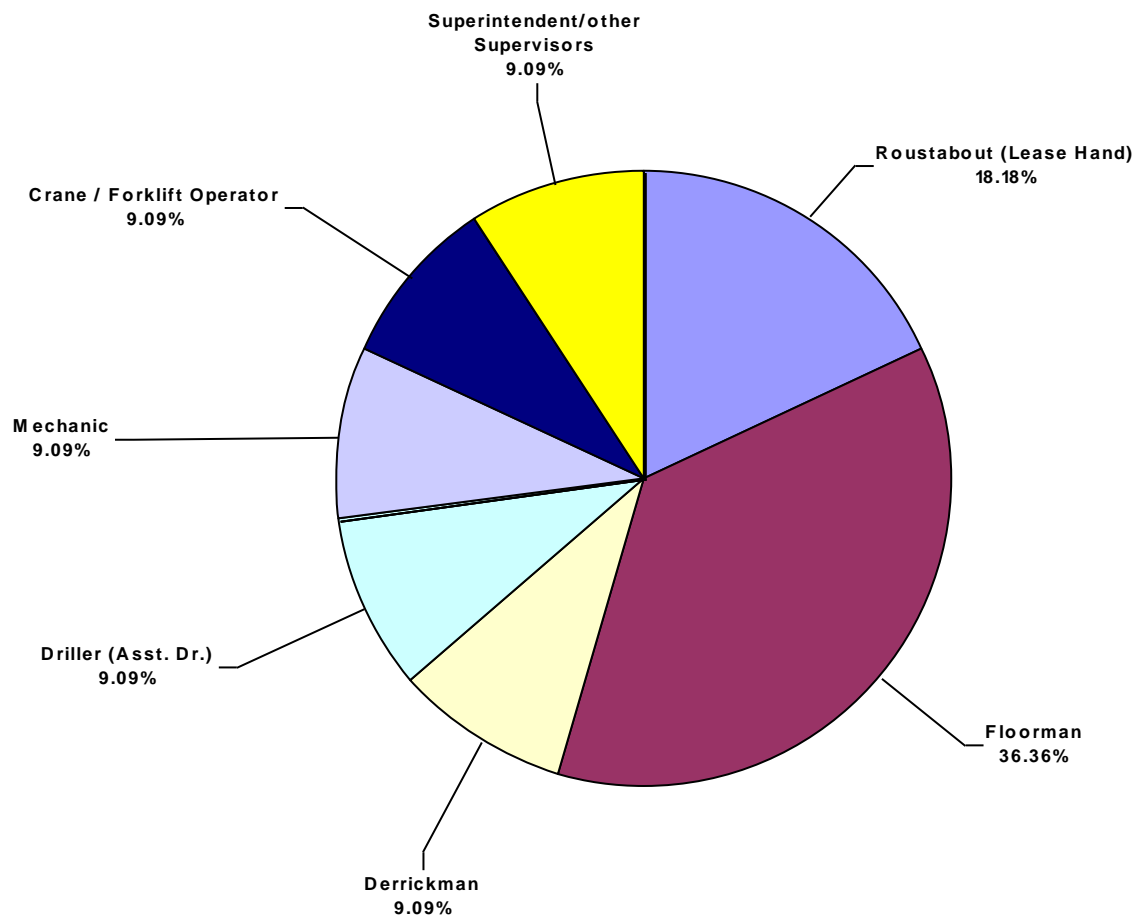

IADC 2017 Africa Land Charts

Africa Land Total Lost Time Incidents by Month (Chart 1)

Based on 11 Incidents

Africa Land Total Recordable Incidents by Month (Chart 2)
Based on 38 Incidents

Africa Land Total Lost Time Incidents by Occupation (Chart 3)
Based on 11 Incidents

Africa Land Total Recordable Incidents by Occupation (Chart 4)
Based on 38 Incidents

Africa Land Total Lost Time Incidents by Body Part (Chart 5)
Based on 11 Incidents

Africa Land Total Recordable Incidents by Body Part (Chart 6)
Based on 38 Incidents