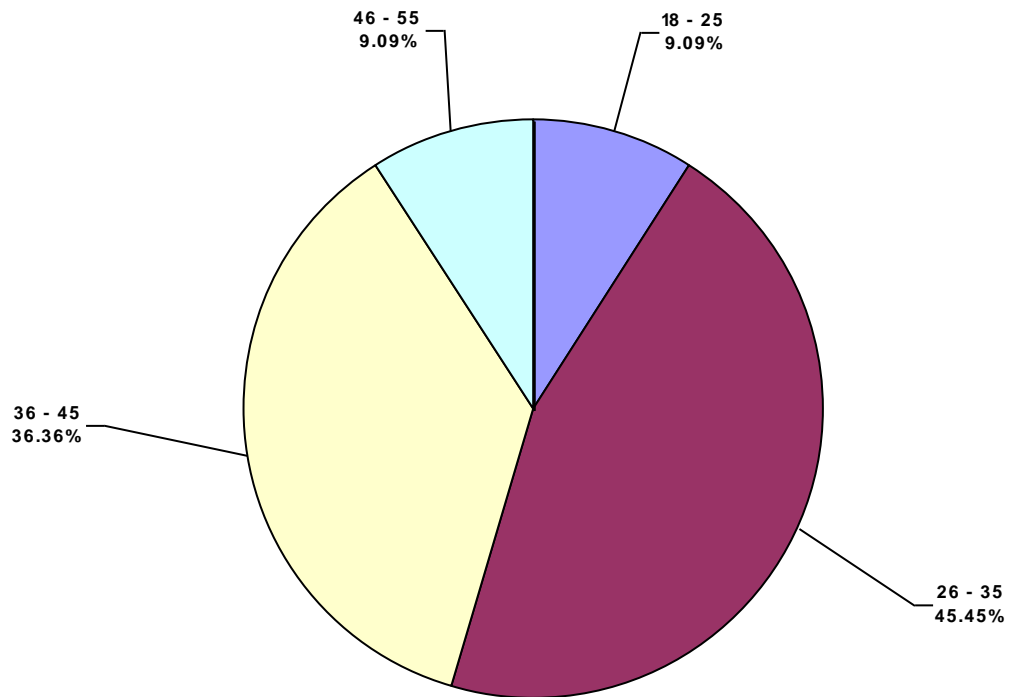

Africa Land Total Lost Time Incidents by Location (Chart 13)
Based on 11 Incidents

Africa Land Total Recordable Incidents by Location (Chart 14)
Based on 38 Incidents

Africa Land Total Lost Time Incidents by Time in Service (Chart 15)
Based on 11 Incidents

Africa Land Total Recordable Incidents by Time in Service (Chart 16)
Based on 38 Incidents

Africa Land Total Lost Time Incidents by Time of Day (Chart 17)
Based on 11 Incidents

Africa Land Total Recordable Incidents by Time of Day (Chart 18)
Based on 38 Incidents

Africa Land Total Lost Time Incidents by Age (Chart 19)
Based on 11 Incidents

Africa Land Total Recordable Incidents by Age (Chart 20)
Based on 38 Incidents