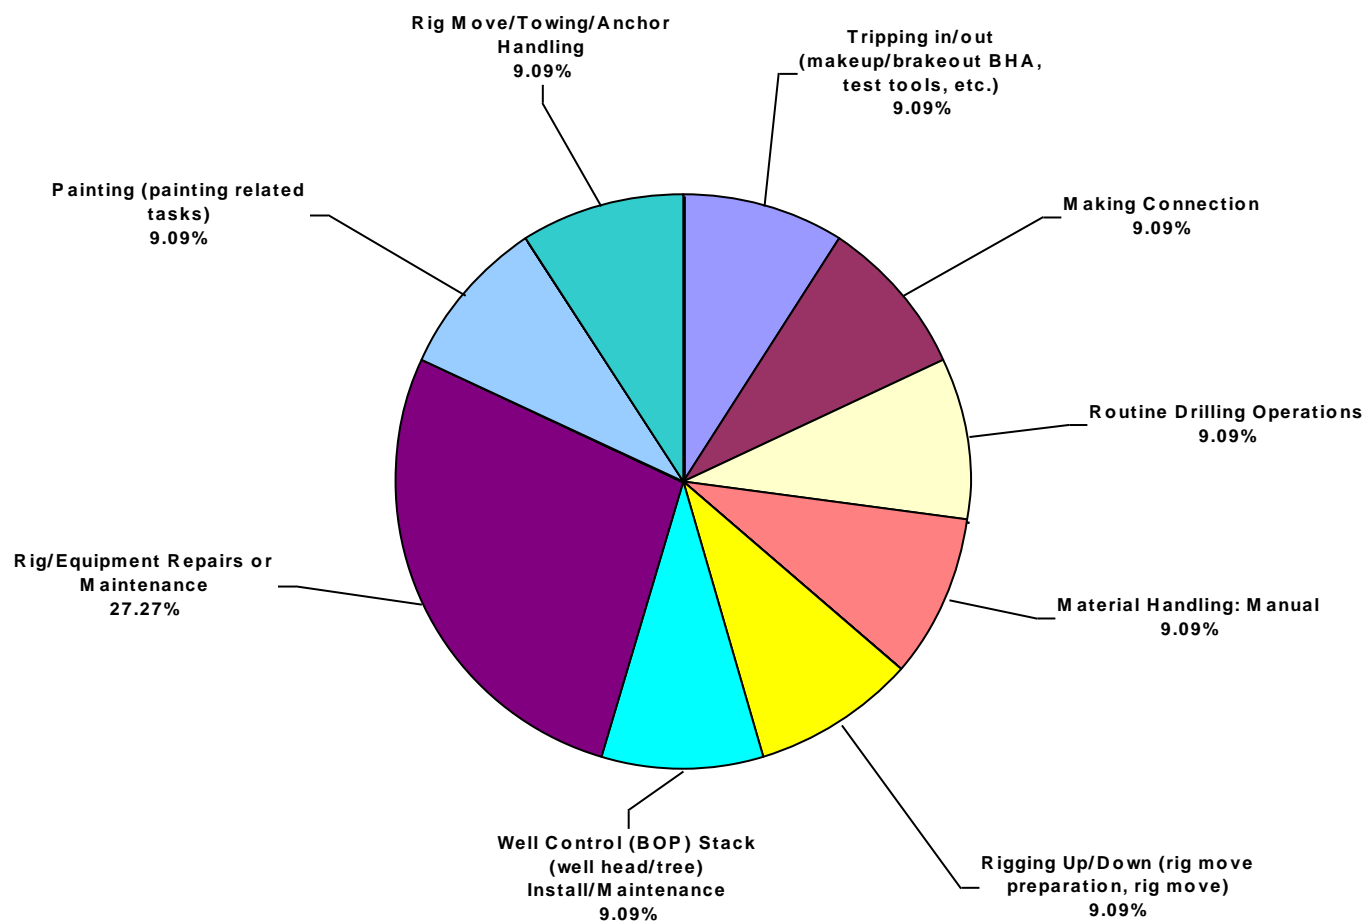

IADC 2017 Africa Land Charts

Africa Land Total Lost Time Incidents by Month (Chart 1)

Based on 11 Incidents

Africa Land Total Recordable Incidents by Month (Chart 2)
Based on 38 Incidents

Africa Land Total Lost Time Incidents by Occupation (Chart 3)
Based on 11 Incidents

Africa Land Total Recordable Incidents by Occupation (Chart 4)
Based on 38 Incidents

Africa Land Total Lost Time Incidents by Body Part (Chart 5)
Based on 11 Incidents

Africa Land Total Recordable Incidents by Body Part (Chart 6)
Based on 38 Incidents

Africa Land Total Lost Time Incidents by Incident Type (Chart 7)
Based on 11 Incidents

Africa Land Total Recordable Incidents by Incident Type (Chart 8)
Based on 38 Incidents

Africa Land Total Lost Time Incidents by Equipment (Chart 9)
Based on 11 Incidents

Africa Land Total Recordable Incidents by Equipment (Chart 10)
Based on 38 Incidents

Africa Land Total Lost Time Incidents by Operation (Chart 11)
Based on 11 Incidents

Africa Land Total Recordable Incidents by Operation (Chart 12)
Based on 38 Incidents