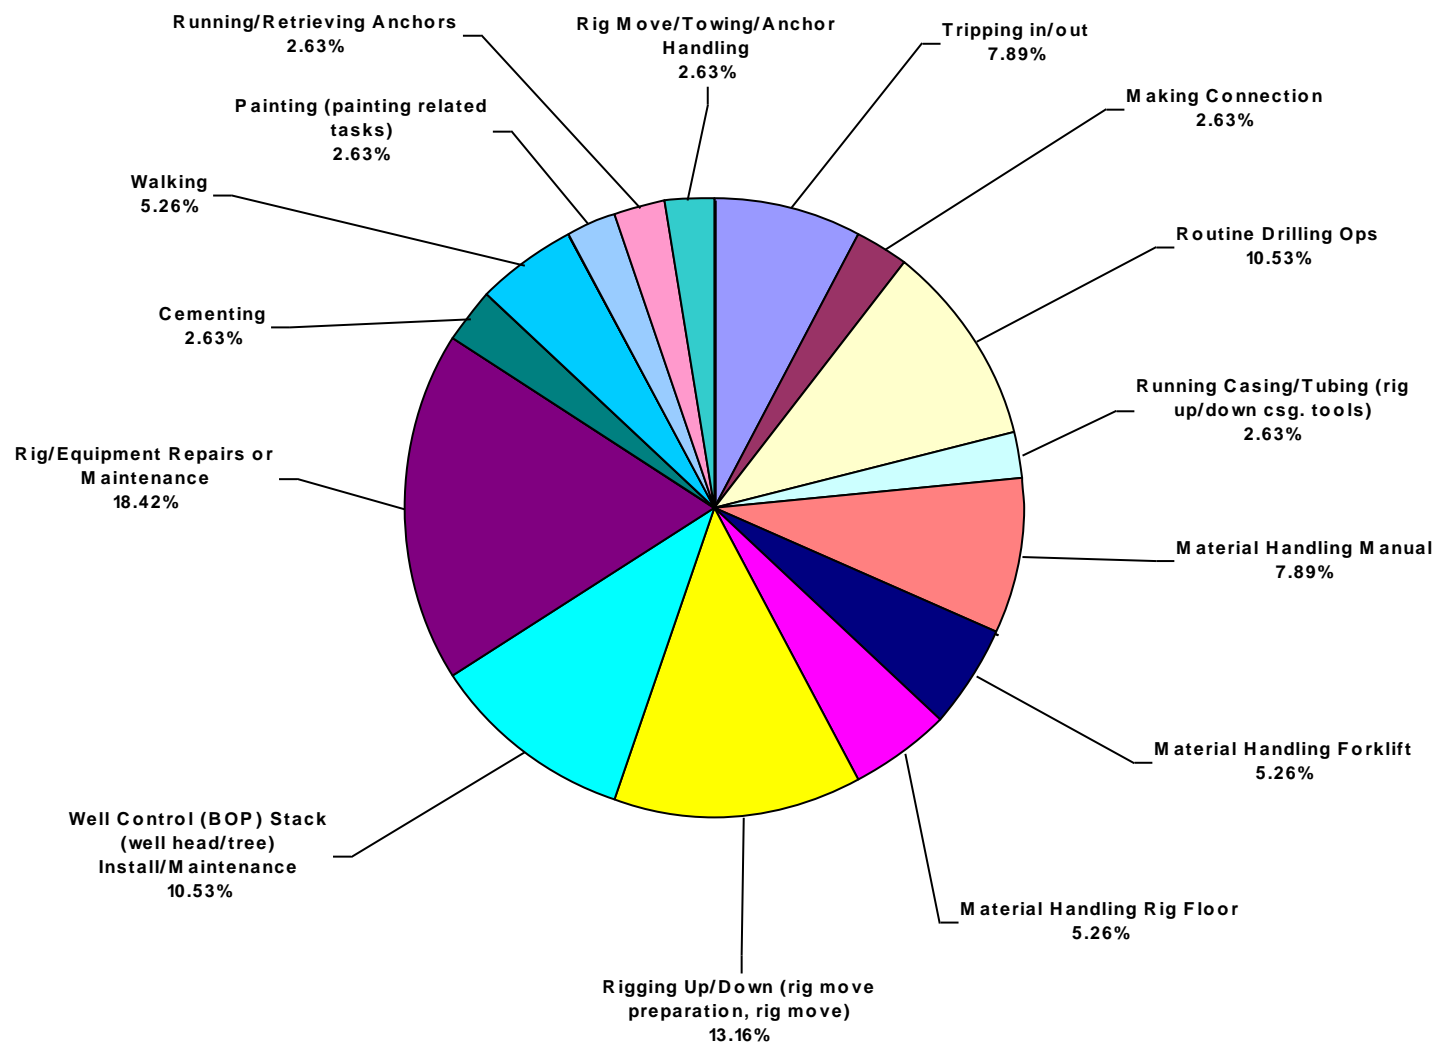

Africa Land Total Recordable Incidents by Occupation (Chart 4)
Based on 38 Incidents

Africa Land Total Lost Time Incidents by Body Part (Chart 5)
Based on 11 Incidents

Africa Land Total Recordable Incidents by Body Part (Chart 6)
Based on 38 Incidents

Africa Land Total Lost Time Incidents by Incident Type (Chart 7)
Based on 11 Incidents

Africa Land Total Recordable Incidents by Incident Type (Chart 8)
Based on 38 Incidents

Africa Land Total Lost Time Incidents by Equipment (Chart 9)
Based on 11 Incidents

Africa Land Total Recordable Incidents by Equipment (Chart 10)
Based on 38 Incidents

Africa Land Total Lost Time Incidents by Operation (Chart 11)
Based on 11 Incidents

Africa Land Total Recordable Incidents by Operation (Chart 12)
Based on 38 Incidents

Africa Land Total Lost Time Incidents by Location (Chart 13)
Based on 11 Incidents

Africa Land Total Recordable Incidents by Location (Chart 14)
Based on 38 Incidents

Africa Land Total Lost Time Incidents by Time in Service (Chart 15)
Based on 11 Incidents