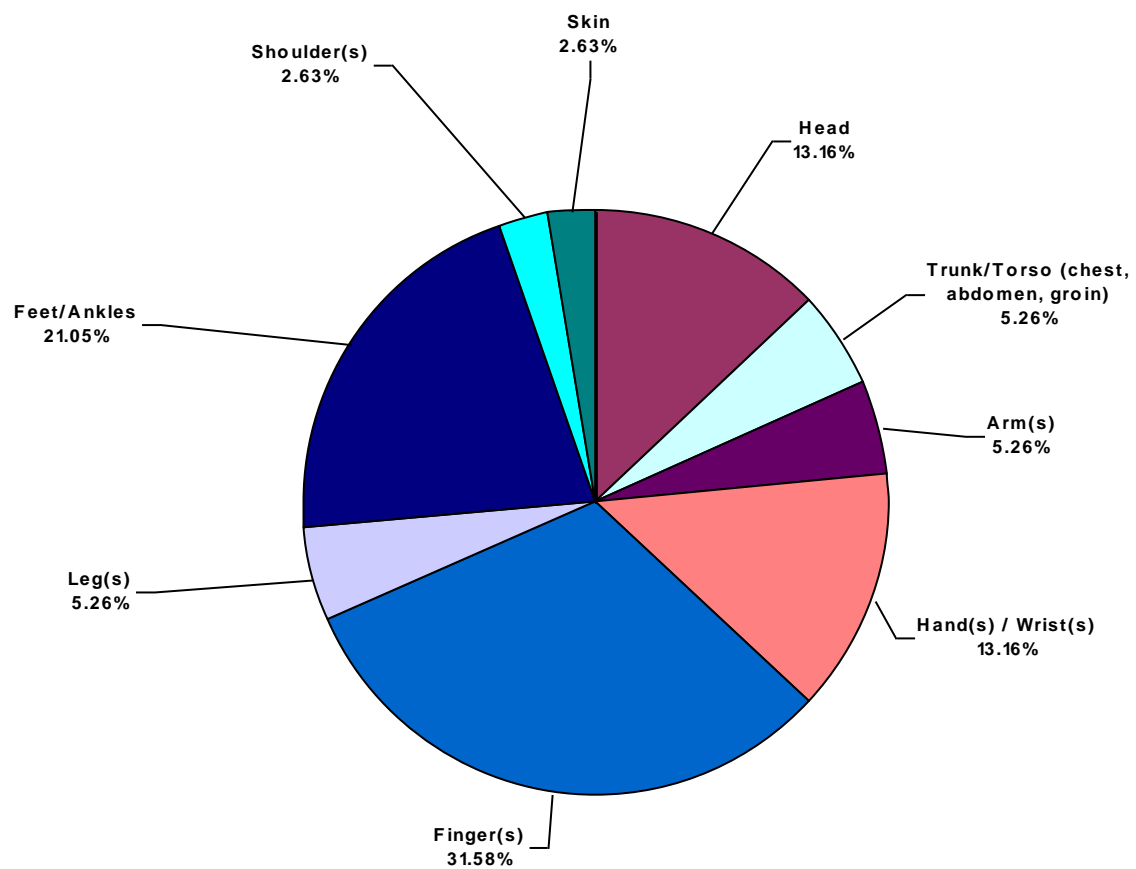

IADC 2017 Africa Land Charts

Africa Land Total Lost Time Incidents by Month (Chart 1)

Based on 11 Incidents

Africa Land Total Recordable Incidents by Month (Chart 2)
Based on 38 Incidents

Africa Land Total Lost Time Incidents by Occupation (Chart 3)
Based on 11 Incidents

Africa Land Total Recordable Incidents by Occupation (Chart 4)
Based on 38 Incidents

Africa Land Total Lost Time Incidents by Body Part (Chart 5)
Based on 11 Incidents

Africa Land Total Recordable Incidents by Body Part (Chart 6)
Based on 38 Incidents

Africa Land Total Lost Time Incidents by Incident Type (Chart 7)
Based on 11 Incidents

Africa Land Total Recordable Incidents by Incident Type (Chart 8)
Based on 38 Incidents

Africa Land Total Lost Time Incidents by Equipment (Chart 9)
Based on 11 Incidents