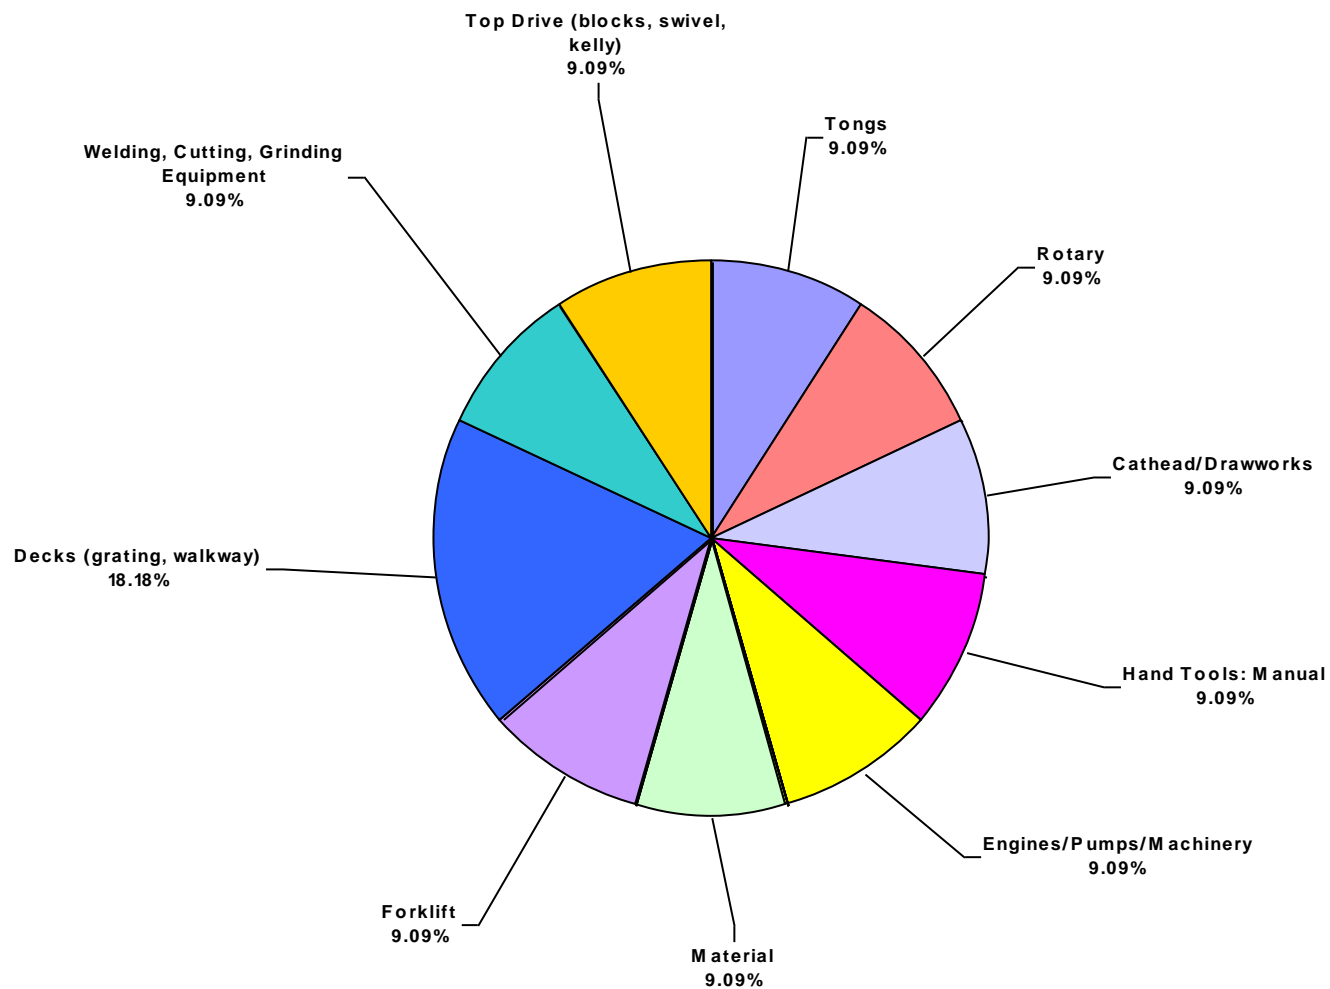

IADC 2017 Africa Land Charts

Africa Land Total Lost Time Incidents by Month (Chart 1)

Based on 11 Incidents

Africa Land Total Recordable Incidents by Month (Chart 2)
Based on 38 Incidents

Africa Land Total Lost Time Incidents by Occupation (Chart 3)
Based on 11 Incidents

Africa Land Total Recordable Incidents by Occupation (Chart 4)
Based on 38 Incidents

Africa Land Total Lost Time Incidents by Body Part (Chart 5)
Based on 11 Incidents

Africa Land Total Recordable Incidents by Body Part (Chart 6)
Based on 38 Incidents

Africa Land Total Lost Time Incidents by Incident Type (Chart 7)
Based on 11 Incidents

Africa Land Total Recordable Incidents by Incident Type (Chart 8)
Based on 38 Incidents

Africa Land Total Lost Time Incidents by Equipment (Chart 9)
Based on 11 Incidents

Africa Land Total Recordable Incidents by Equipment (Chart 10)
Based on 38 Incidents

Africa Land Total Lost Time Incidents by Operation (Chart 11)
Based on 11 Incidents

Africa Land Total Recordable Incidents by Operation (Chart 12)
Based on 38 Incidents