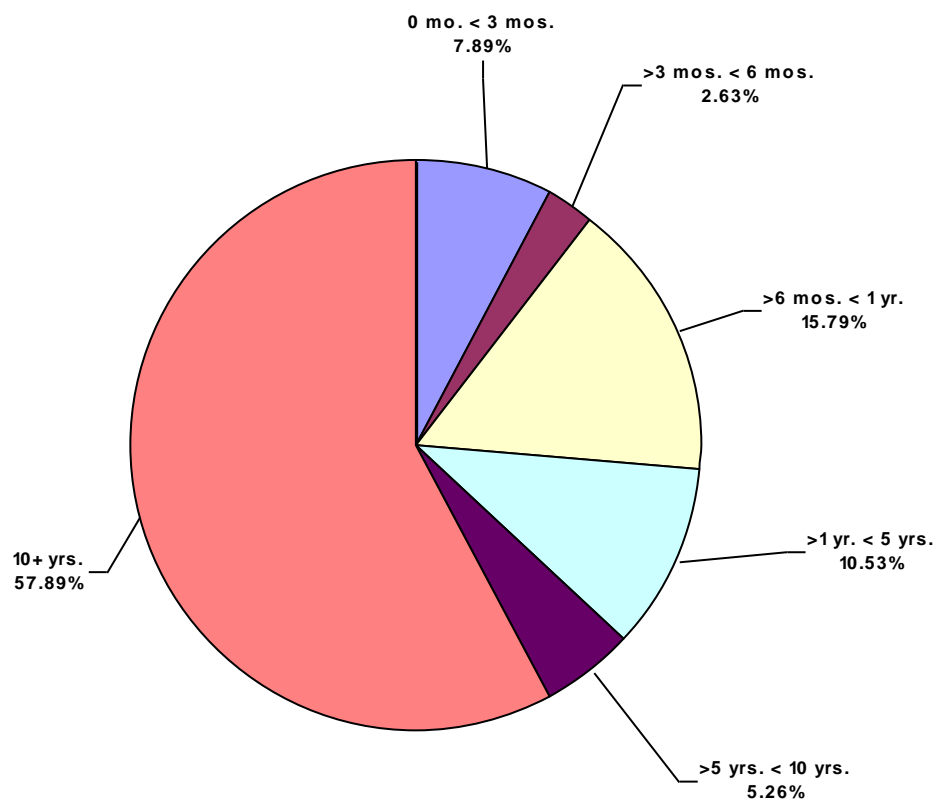

Africa Land Total Recordable Incidents by Equipment (Chart 10)
Based on 38 Incidents

Africa Land Total Lost Time Incidents by Operation (Chart 11)
Based on 11 Incidents

Africa Land Total Recordable Incidents by Operation (Chart 12)
Based on 38 Incidents

Africa Land Total Lost Time Incidents by Location (Chart 13)
Based on 11 Incidents

Africa Land Total Recordable Incidents by Location (Chart 14)
Based on 38 Incidents

Africa Land Total Lost Time Incidents by Time in Service (Chart 15)
Based on 11 Incidents

Africa Land Total Recordable Incidents by Time in Service (Chart 16)
Based on 38 Incidents

Africa Land Total Lost Time Incidents by Time of Day (Chart 17)
Based on 11 Incidents

Africa Land Total Recordable Incidents by Time of Day (Chart 18)
Based on 38 Incidents

Africa Land Total Lost Time Incidents by Age (Chart 19)
Based on 11 Incidents

Africa Land Total Recordable Incidents by Age (Chart 20)
Based on 38 Incidents