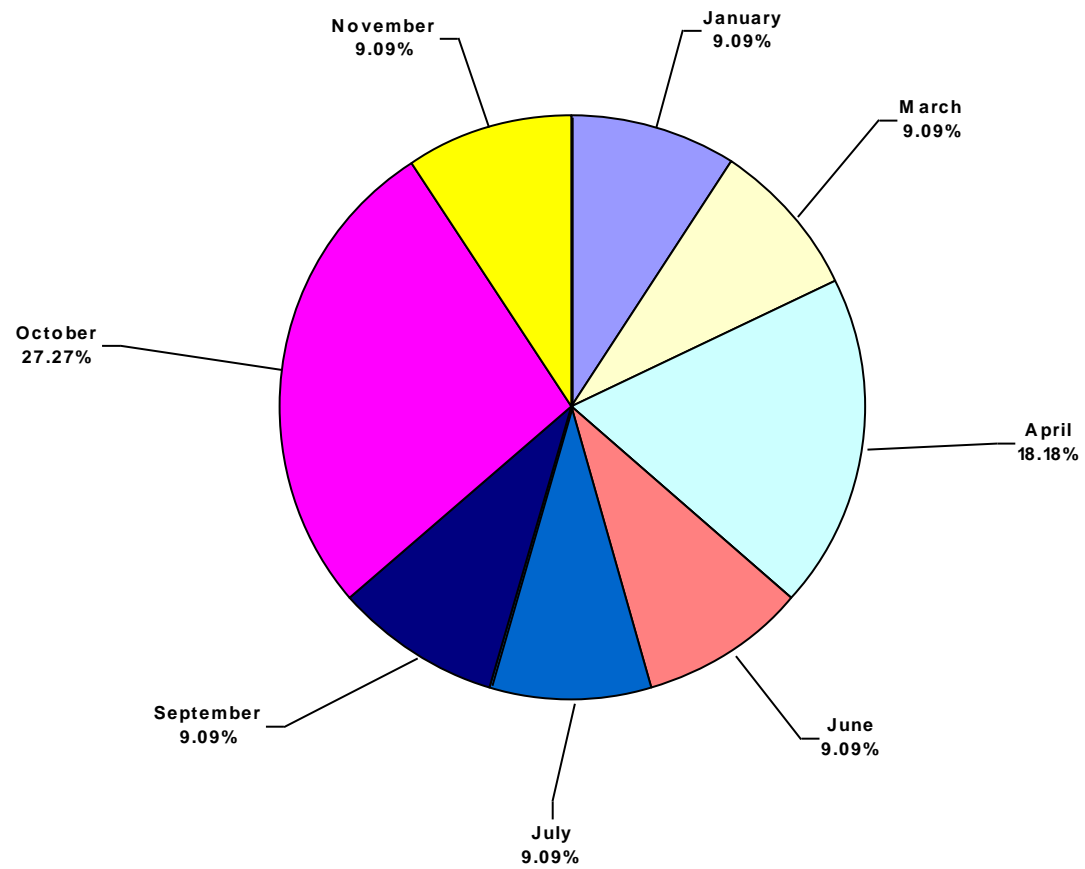

Recordable Incidence Rate = RCRD X 200,000

Lost Time Frequency Rate = LTIs +FTLs X 1,000,000

DART Frequency Rate = LTIs + RWC X 1,000,000

Recordable Frequency Rate = RCRD X 1,000,000

Africa Land Total Incidence Rates vs Man-hours (Figure 1)

IADC 2017 Africa Land Charts

Africa Land Total Lost Time Incidents by Month (Chart 1)

Based on 11 Incidents

Africa Land Total Recordable Incidents by Month (Chart 2)
Based on 38 Incidents

Africa Land Total Lost Time Incidents by Occupation (Chart 3)
Based on 11 Incidents