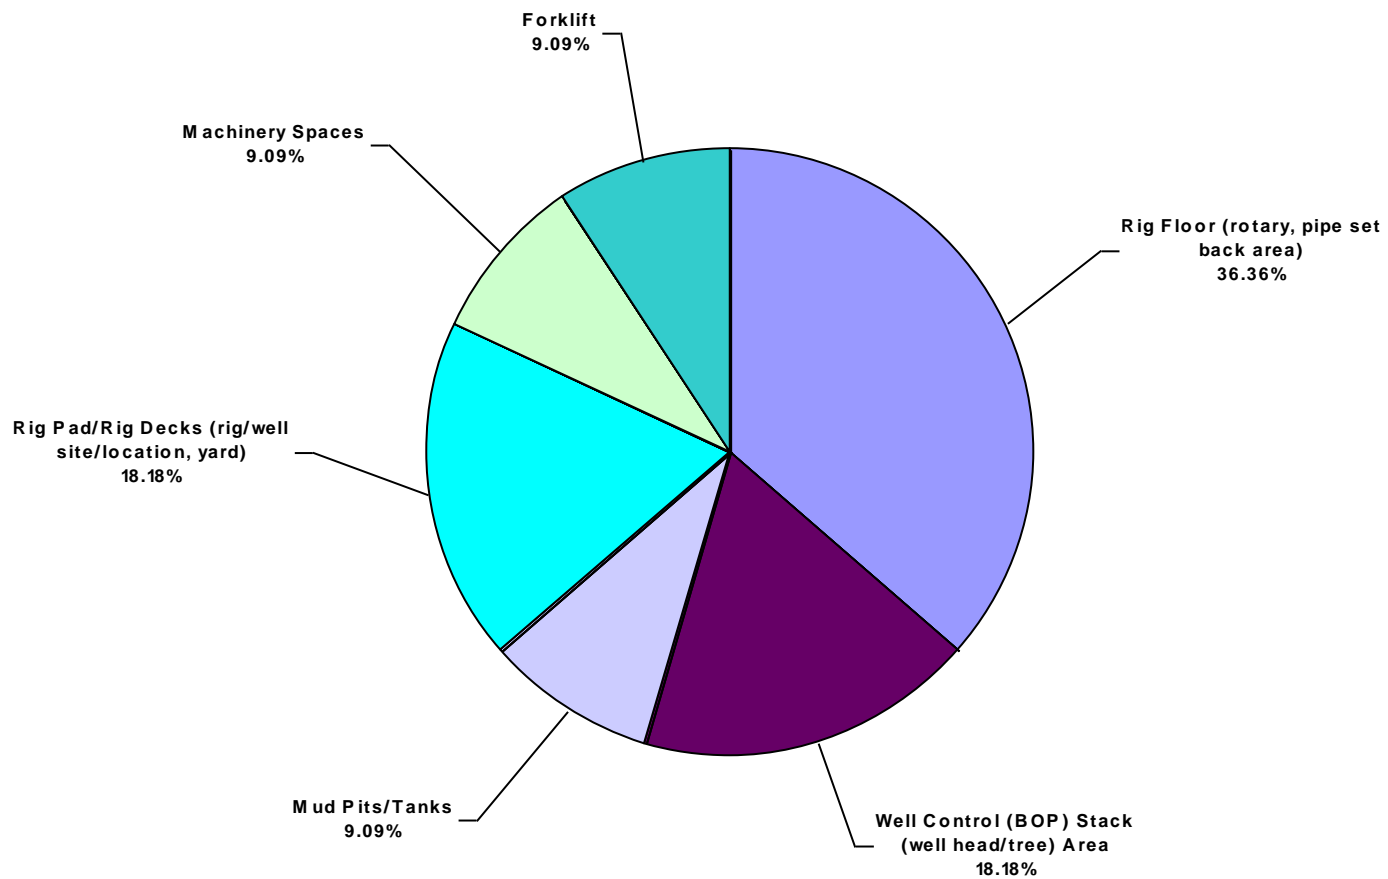

Africa Land Total Lost Time Incidents by Incident Type (Chart 7)
Based on 11 Incidents

Africa Land Total Recordable Incidents by Incident Type (Chart 8)
Based on 38 Incidents

Africa Land Total Lost Time Incidents by Equipment (Chart 9)
Based on 11 Incidents

Africa Land Total Recordable Incidents by Equipment (Chart 10)
Based on 38 Incidents

Africa Land Total Lost Time Incidents by Operation (Chart 11)
Based on 11 Incidents

Africa Land Total Recordable Incidents by Operation (Chart 12)
Based on 38 Incidents

Africa Land Total Lost Time Incidents by Location (Chart 13)
Based on 11 Incidents

Africa Land Total Recordable Incidents by Location (Chart 14)
Based on 38 Incidents

Africa Land Total Lost Time Incidents by Time in Service (Chart 15)
Based on 11 Incidents