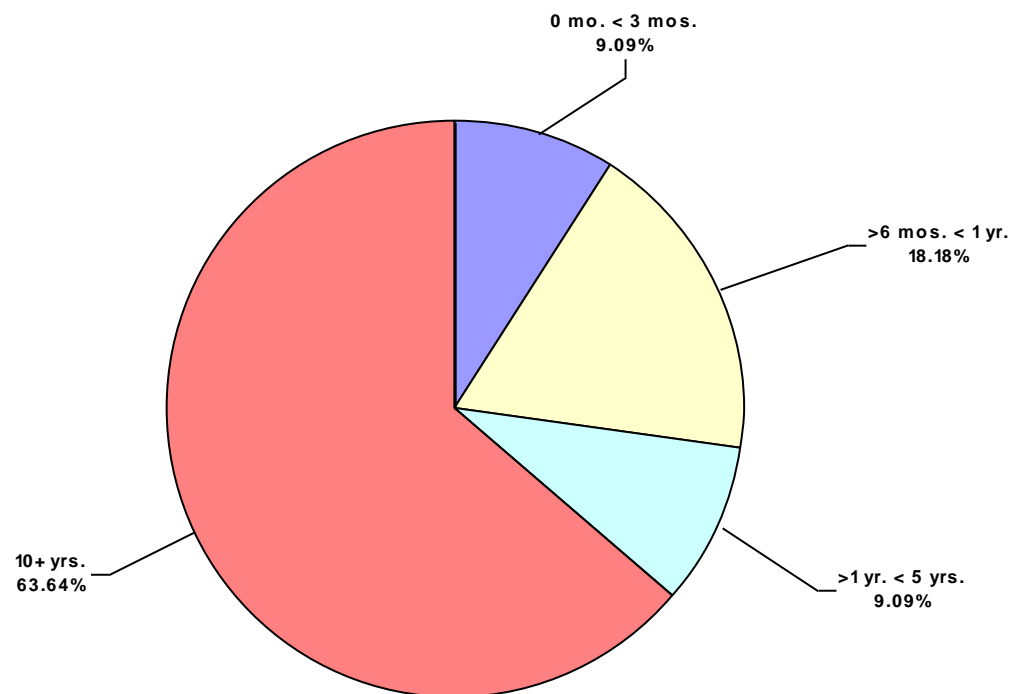

Africa Land Total Lost Time Incidents by Incident Type (Chart 7)
Based on 11 Incidents

Africa Land Total Recordable Incidents by Incident Type (Chart 8)
Based on 38 Incidents

Africa Land Total Lost Time Incidents by Equipment (Chart 9)
Based on 11 Incidents

Africa Land Total Recordable Incidents by Equipment (Chart 10)
Based on 38 Incidents

Africa Land Total Lost Time Incidents by Operation (Chart 11)
Based on 11 Incidents

Africa Land Total Recordable Incidents by Operation (Chart 12)
Based on 38 Incidents

Africa Land Total Lost Time Incidents by Location (Chart 13)
Based on 11 Incidents

Africa Land Total Recordable Incidents by Location (Chart 14)
Based on 38 Incidents

Africa Land Total Lost Time Incidents by Time in Service (Chart 15)
Based on 11 Incidents