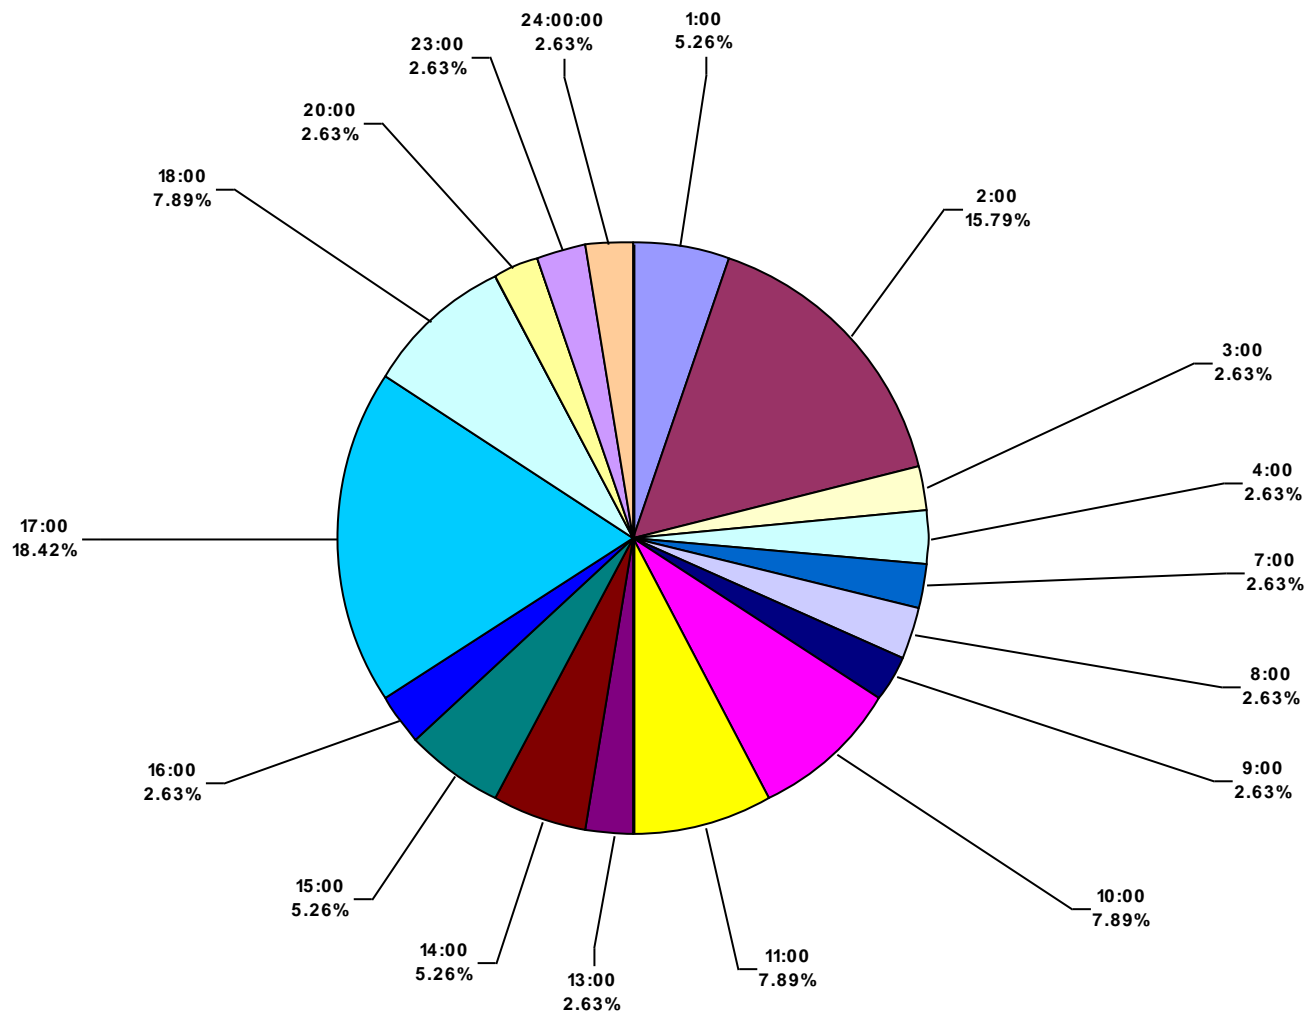

Africa Land Total Recordable Incidents by Equipment (Chart 10)
Based on 38 Incidents

Africa Land Total Lost Time Incidents by Operation (Chart 11)
Based on 11 Incidents

Africa Land Total Recordable Incidents by Operation (Chart 12)
Based on 38 Incidents

Africa Land Total Lost Time Incidents by Location (Chart 13)
Based on 11 Incidents

Africa Land Total Recordable Incidents by Location (Chart 14)
Based on 38 Incidents

Africa Land Total Lost Time Incidents by Time in Service (Chart 15)
Based on 11 Incidents

Africa Land Total Recordable Incidents by Time in Service (Chart 16)
Based on 38 Incidents

Africa Land Total Lost Time Incidents by Time of Day (Chart 17)
Based on 11 Incidents

Africa Land Total Recordable Incidents by Time of Day (Chart 18)
Based on 38 Incidents