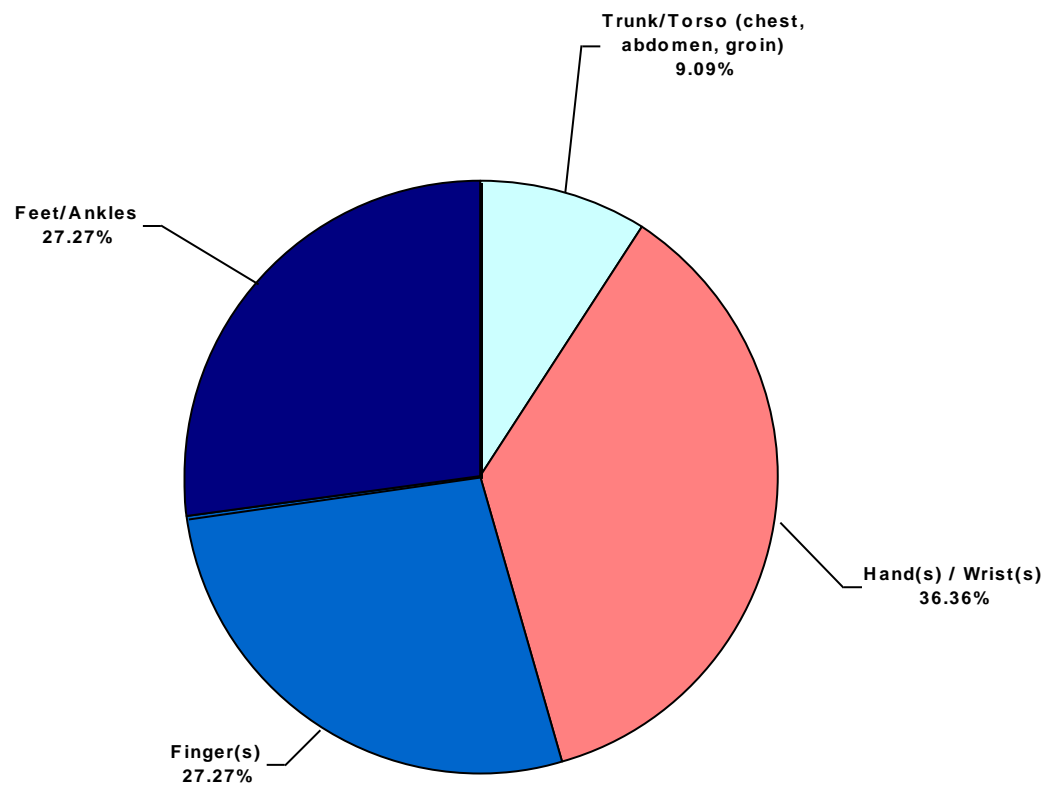

IADC 2017 Africa Land Charts

Africa Land Total Lost Time Incidents by Month (Chart 1)

Based on 11 Incidents

Africa Land Total Recordable Incidents by Month (Chart 2)
Based on 38 Incidents

Africa Land Total Lost Time Incidents by Occupation (Chart 3)
Based on 11 Incidents

Africa Land Total Recordable Incidents by Occupation (Chart 4)
Based on 38 Incidents

Africa Land Total Lost Time Incidents by Body Part (Chart 5)
Based on 11 Incidents

Africa Land Total Recordable Incidents by Body Part (Chart 6)
Based on 38 Incidents

Africa Land Total Lost Time Incidents by Incident Type (Chart 7)
Based on 11 Incidents

Africa Land Total Recordable Incidents by Incident Type (Chart 8)
Based on 38 Incidents

Africa Land Total Lost Time Incidents by Equipment (Chart 9)
Based on 11 Incidents