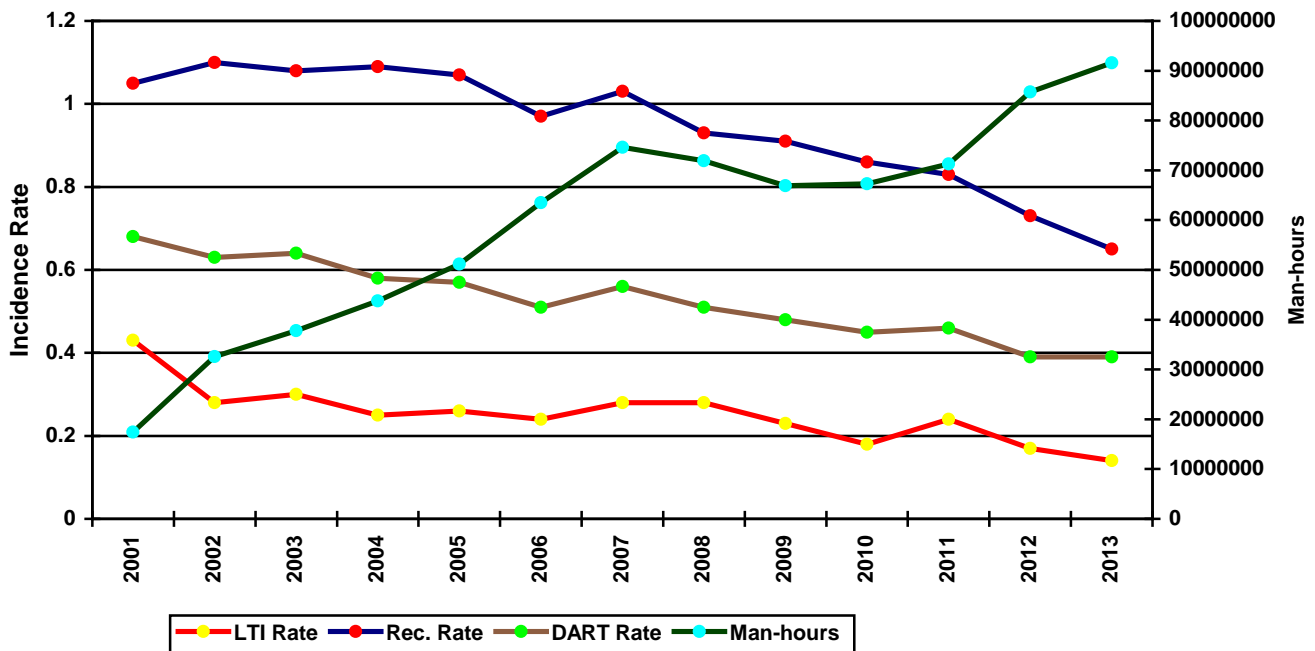

IADC 2013 Middle East Land Totals (Table 1)

	<u>Total</u>
Total Man-hours	91,602,953
Total Medical Treatment Incidents	117
Total Restricted Work Incidents	113
Total Lost Time Incidents	62
Total Fatalities	4
Total Recordables	296
MTO Incidence Rate	0.26
RWC Incidence Rate	0.25
LTI Incidence Rate	0.14
LTI Frequency Rate	0.72
DART Incidence Rate	0.39
DART Frequency Rate	1.95
Recordable Incidence Rate	0.65
Recordable Frequency Rate	3.23

Companies Reporting: Land – 23

Medical Treatment Incidence Rate = MTOs X 200,000

Restricted Work Incidence Rate = RWCs X 200,000

Lost Time Incidence Rate = LTIs + FTLs X 200,000

DART Incidence Rate = LTIs + RWC X 200,000

Recordable Incidence Rate = RCRD X 200,000

Lost Time Frequency Rate = LTIs +FTLs X 1,000,000

DART Frequency Rate = LTIs + RWC X 1,000,000

Recordable Frequency Rate = RCRD X 1,000,000

Middle East Land Total LTI & Recordable Incidence Rates vs Man-hours (Figure 1)