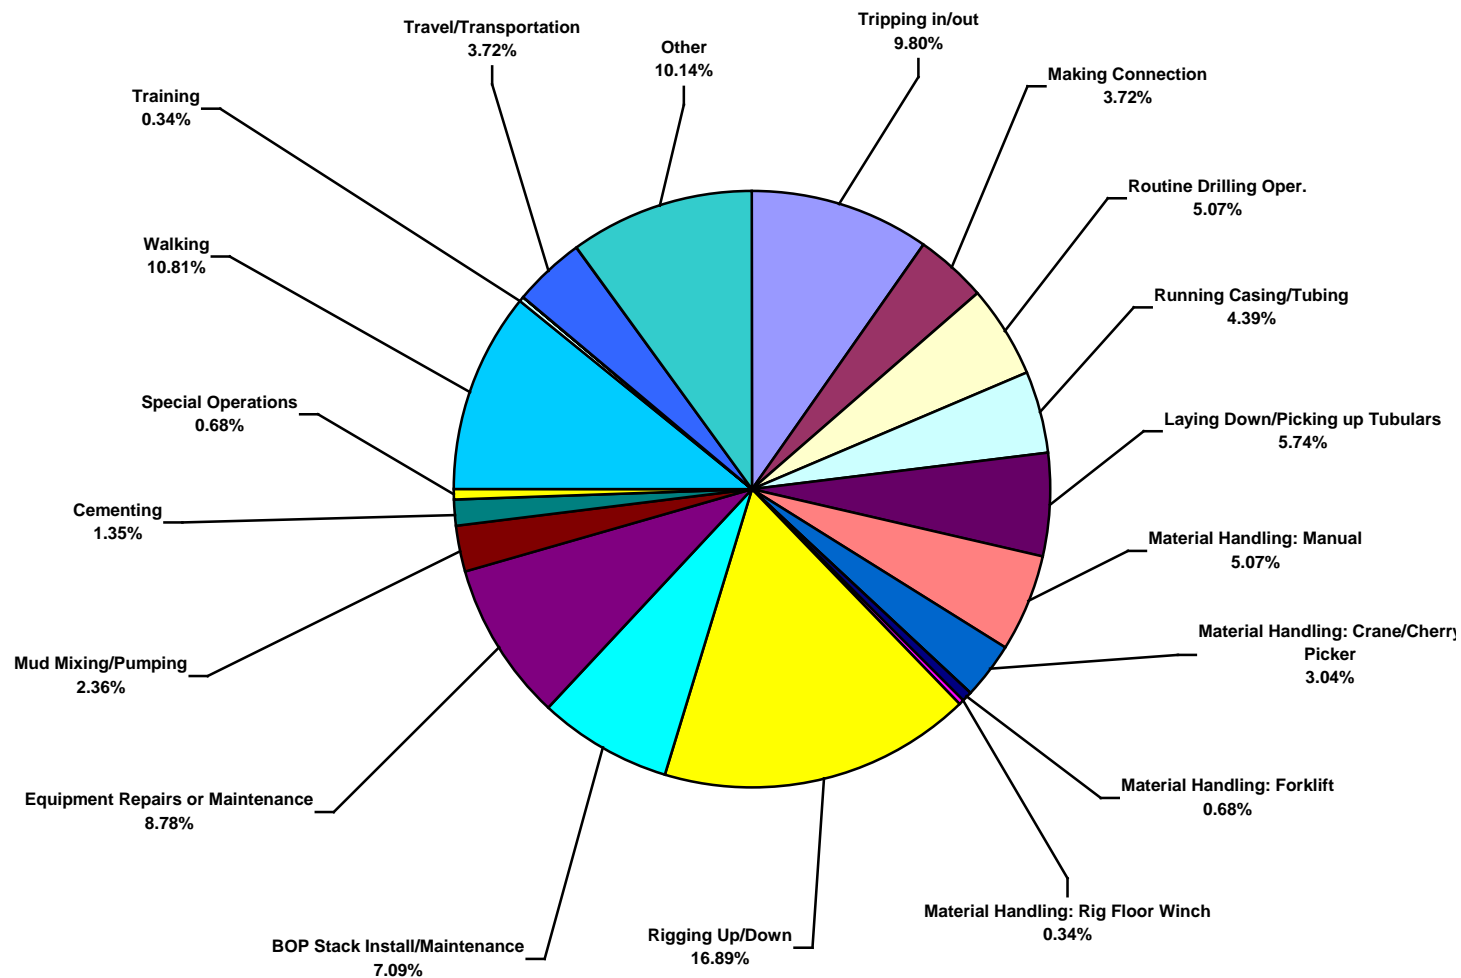

Middle East Land Total Lost Time Incidents by Location (Chart 13)
Based on 62 Incidents