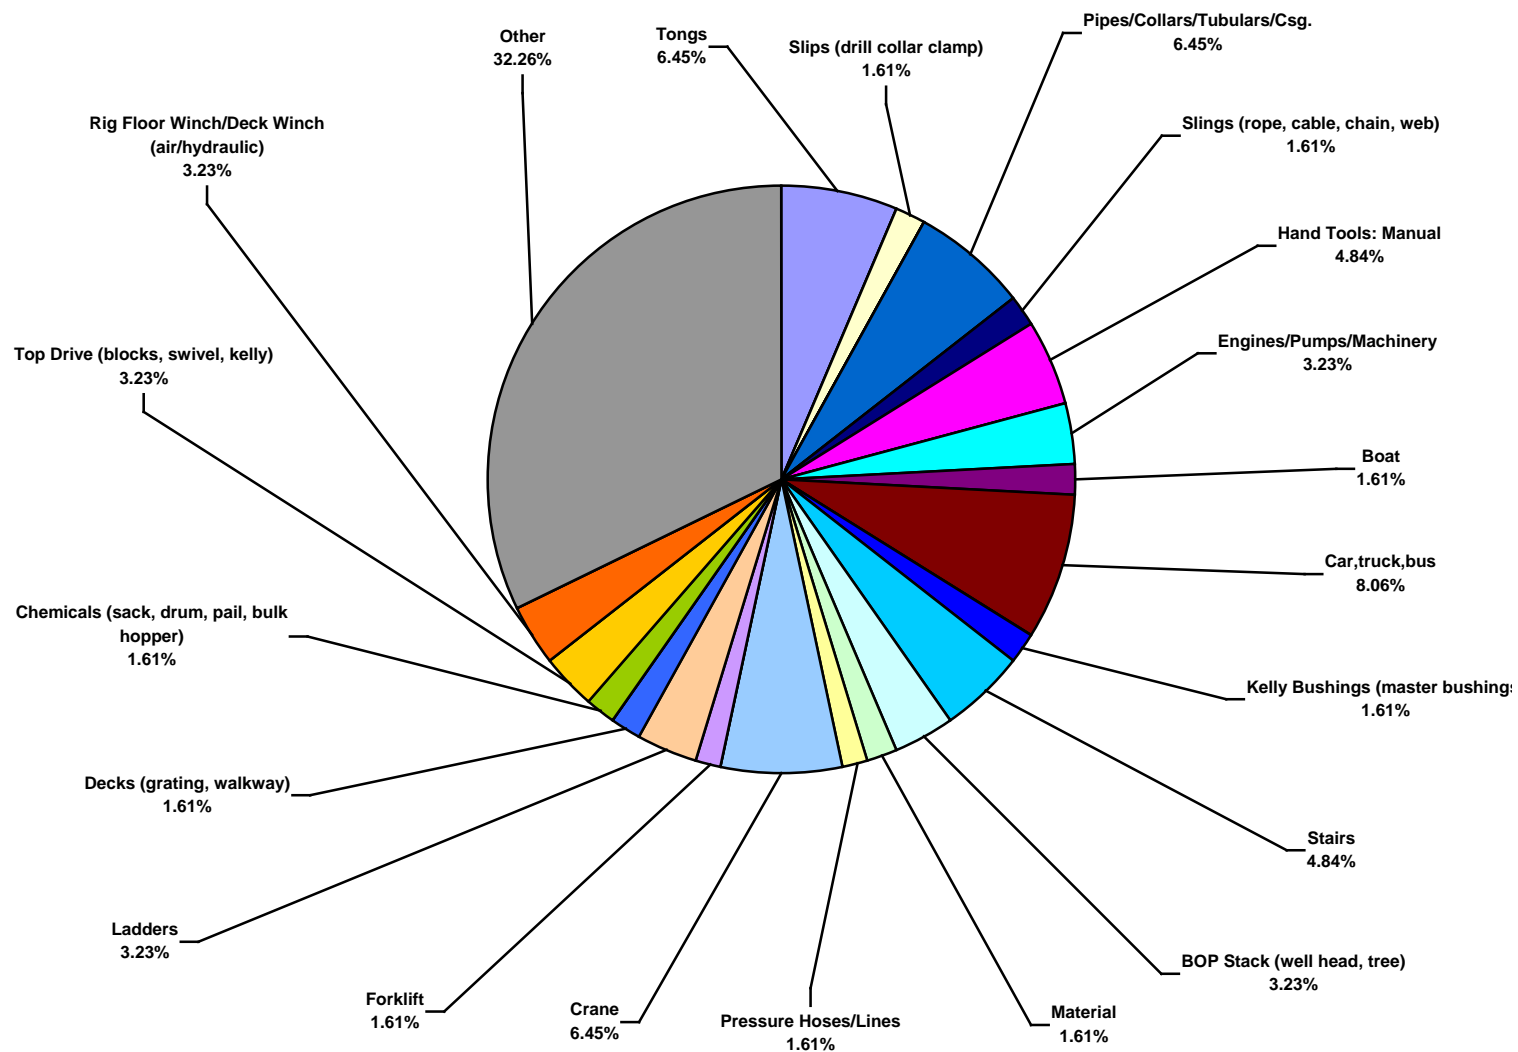

Middle East Land Total Lost Time Incidents by Occupation (Chart 3)
Based on 62 Incidents

Middle East Land Total Recordable Incidents by Occupation (Chart 4)
Based on 296 Incidents

Middle East Land Total Lost Time Incidents by Body Part (Chart 5)
Based on 62 Incidents

Middle East Land Total Recordable Incidents by Body Part (Chart 6)
Based on 296 Incidents

Middle East Land Total Lost Time Incidents by Incident Type (Chart 7)
Based on 62 Incidents

Middle East Land Total Recordable Incidents by Incident Type (Chart 8)
Based on 295 Incidents

Middle East Land Total Lost Time Incidents by Equipment (Chart 9)
Based on 62 Incidents

Middle East Land Total Recordable Incidents by Equipment (Chart 10)
Based on 296 Incidents

Middle East Land Total Lost Time Incidents by Operation (Chart 11)
Based on 62 Incidents