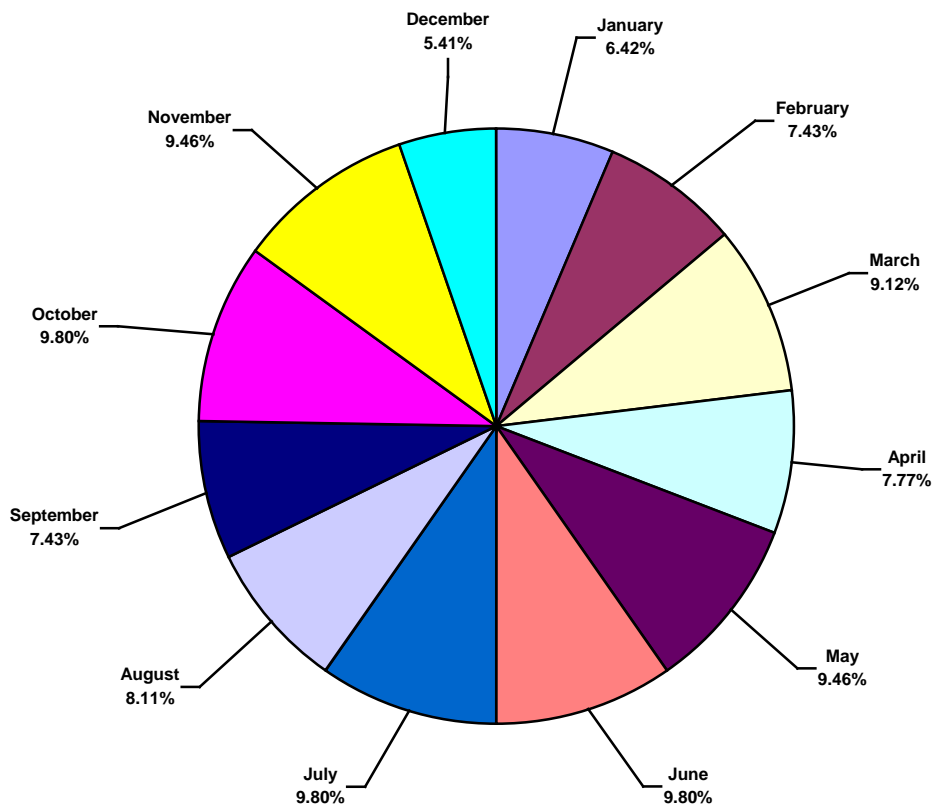

Recordable Incidence Rate = RCRD X 200,000

Lost Time Frequency Rate = LTIs +FTLs X 1,000,000

DART Frequency Rate = LTIs + RWC X 1,000,000

Recordable Frequency Rate = RCRD X 1,000,000

Middle East Land Total LTI & Recordable Incidence Rates vs Man-hours (Figure 1)

IADC 2013 Middle East Land Charts

Middle East Land Total Lost Time Incidents by Month (Chart 1)

Based on 62 Incidents

Middle East Land Total Recordable Incidents by Month (Chart 2)
Based on 296 Incidents