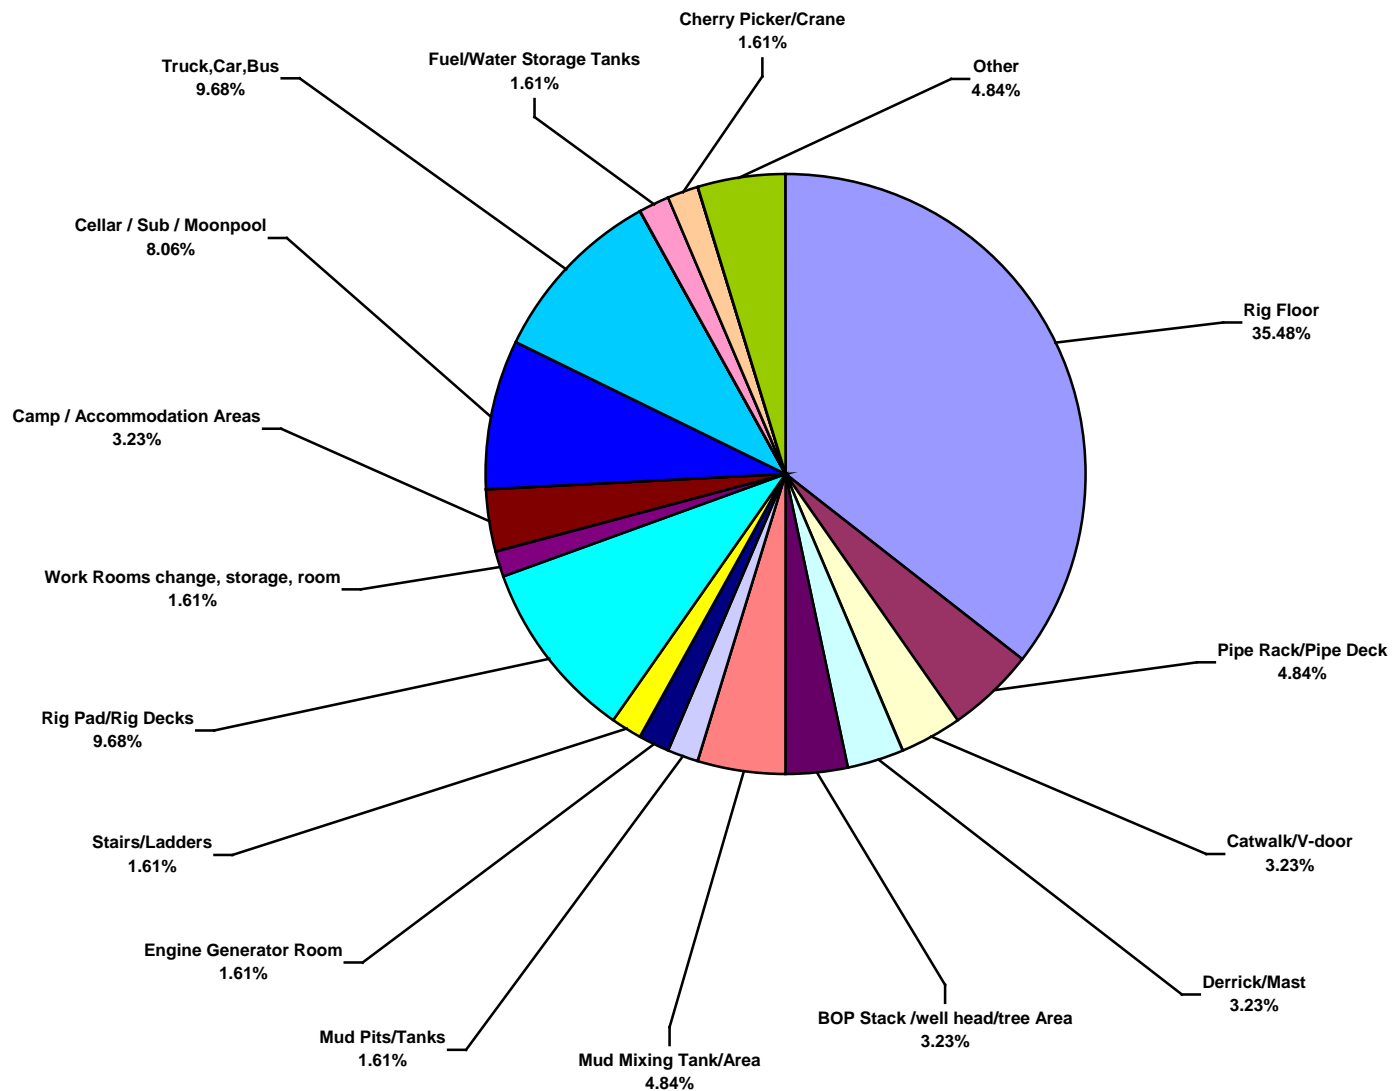

Middle East Land Total Lost Time Incidents by Equipment (Chart 9)
Based on 62 Incidents

Middle East Land Total Recordable Incidents by Equipment (Chart 10)
Based on 296 Incidents

Middle East Land Total Lost Time Incidents by Operation (Chart 11)
Based on 62 Incidents

Middle East Land Total Recordable Incidents by Operation (Chart 12)
Based on 296 Incidents

Middle East Land Total Lost Time Incidents by Location (Chart 13)
Based on 62 Incidents

Middle East Land Total Recordable Incidents by Location (Chart 14)
Based on 296 Incidents