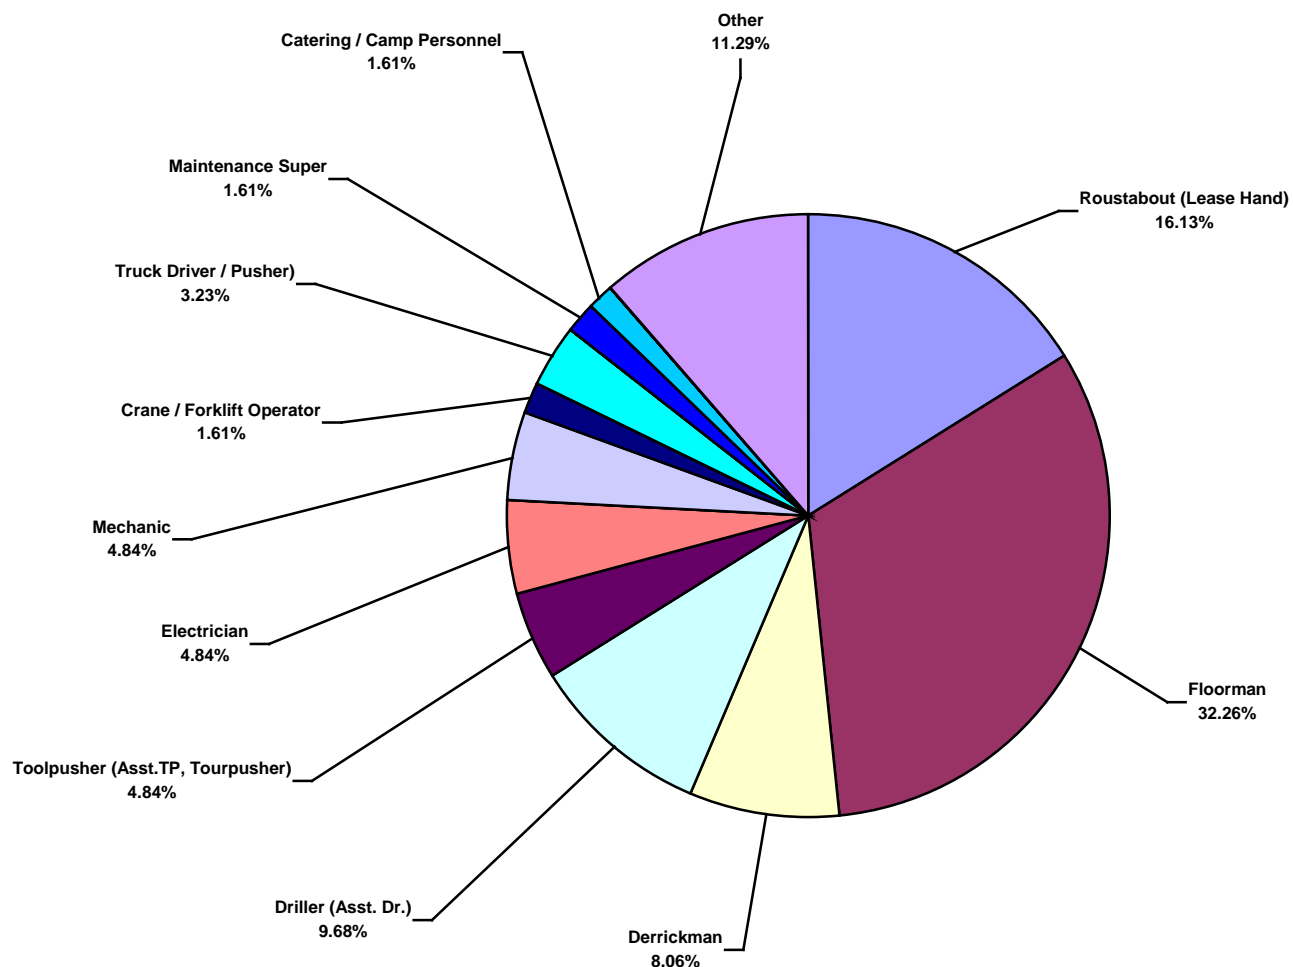

IADC 2013 Middle East Land Charts

Middle East Land Total Lost Time Incidents by Month (Chart 1)

Based on 62 Incidents

Middle East Land Total Recordable Incidents by Month (Chart 2)
Based on 296 Incidents

Middle East Land Total Lost Time Incidents by Occupation (Chart 3)
Based on 62 Incidents

Middle East Land Total Recordable Incidents by Occupation (Chart 4)
Based on 296 Incidents

Middle East Land Total Lost Time Incidents by Body Part (Chart 5)
Based on 62 Incidents