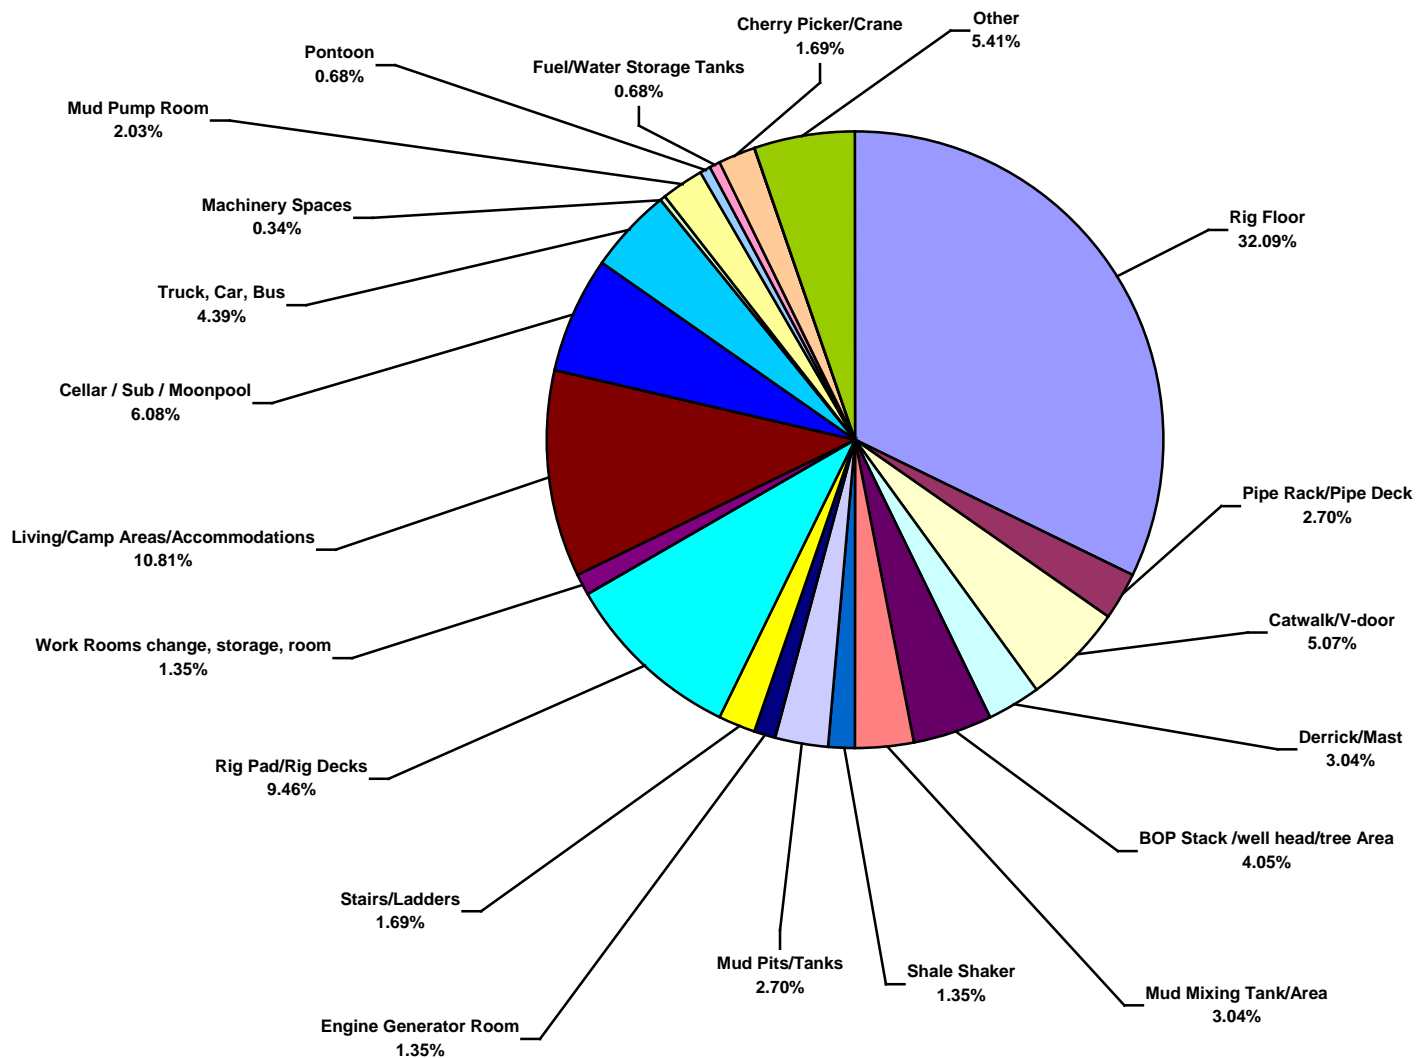

Middle East Land Total Lost Time Incidents by Equipment (Chart 9)
Based on 62 Incidents

Middle East Land Total Recordable Incidents by Equipment (Chart 10)
Based on 296 Incidents

Middle East Land Total Lost Time Incidents by Operation (Chart 11)
Based on 62 Incidents

Middle East Land Total Recordable Incidents by Operation (Chart 12)
Based on 296 Incidents

Middle East Land Total Lost Time Incidents by Location (Chart 13)
Based on 62 Incidents

Middle East Land Total Recordable Incidents by Location (Chart 14)
Based on 296 Incidents