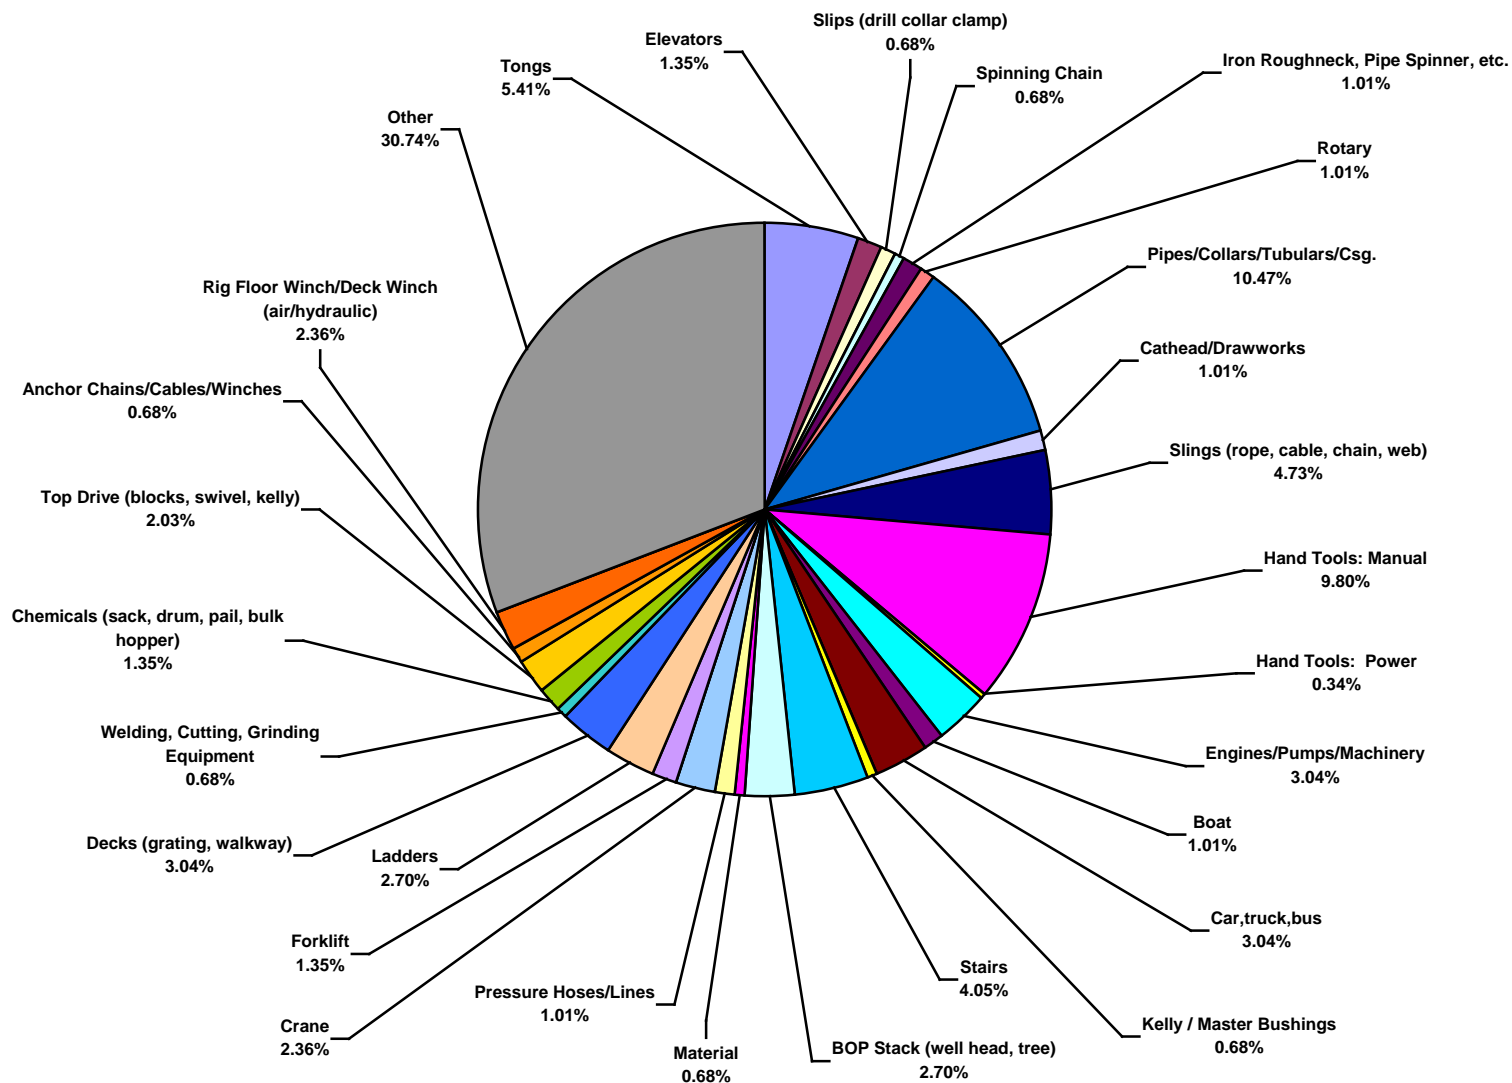

Middle East Land Total Lost Time Incidents by Occupation (Chart 3)
Based on 62 Incidents

Middle East Land Total Recordable Incidents by Occupation (Chart 4)
Based on 296 Incidents

Middle East Land Total Lost Time Incidents by Body Part (Chart 5)
Based on 62 Incidents

Middle East Land Total Recordable Incidents by Body Part (Chart 6)
Based on 296 Incidents

Middle East Land Total Lost Time Incidents by Incident Type (Chart 7)
Based on 62 Incidents

Middle East Land Total Recordable Incidents by Incident Type (Chart 8)
Based on 295 Incidents

Middle East Land Total Lost Time Incidents by Equipment (Chart 9)
Based on 62 Incidents

Middle East Land Total Recordable Incidents by Equipment (Chart 10)
Based on 296 Incidents

Middle East Land Total Lost Time Incidents by Operation (Chart 11)
Based on 62 Incidents