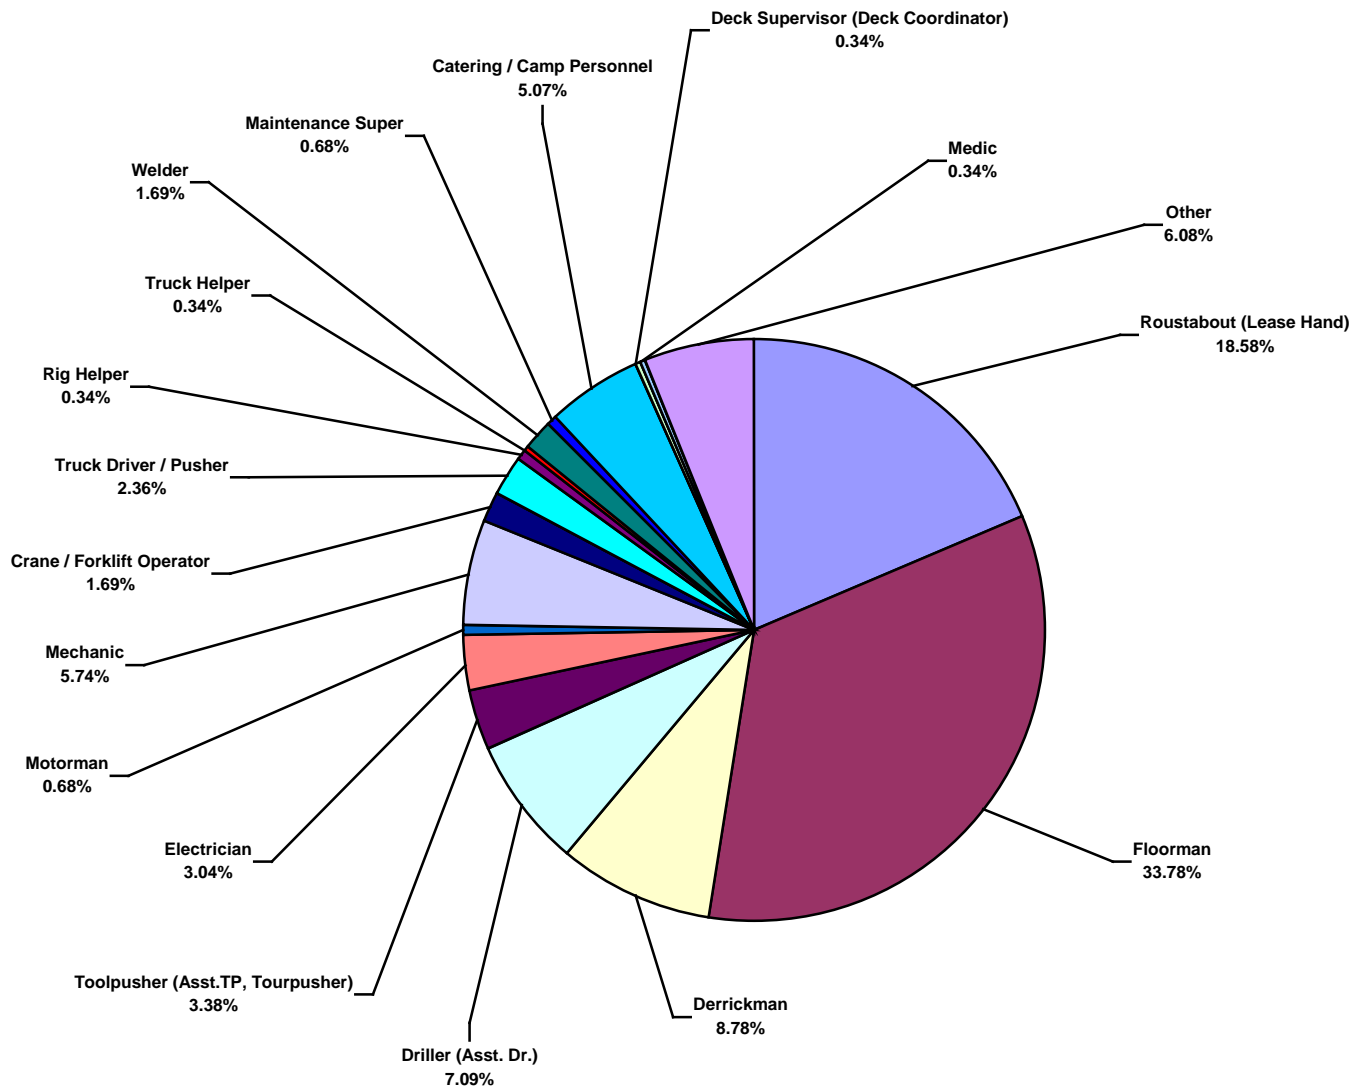

IADC 2013 Middle East Land Charts

Middle East Land Total Lost Time Incidents by Month (Chart 1)

Based on 62 Incidents

Middle East Land Total Recordable Incidents by Month (Chart 2)
Based on 296 Incidents

Middle East Land Total Lost Time Incidents by Occupation (Chart 3)
Based on 62 Incidents

Middle East Land Total Recordable Incidents by Occupation (Chart 4)
Based on 296 Incidents

Middle East Land Total Lost Time Incidents by Body Part (Chart 5)
Based on 62 Incidents