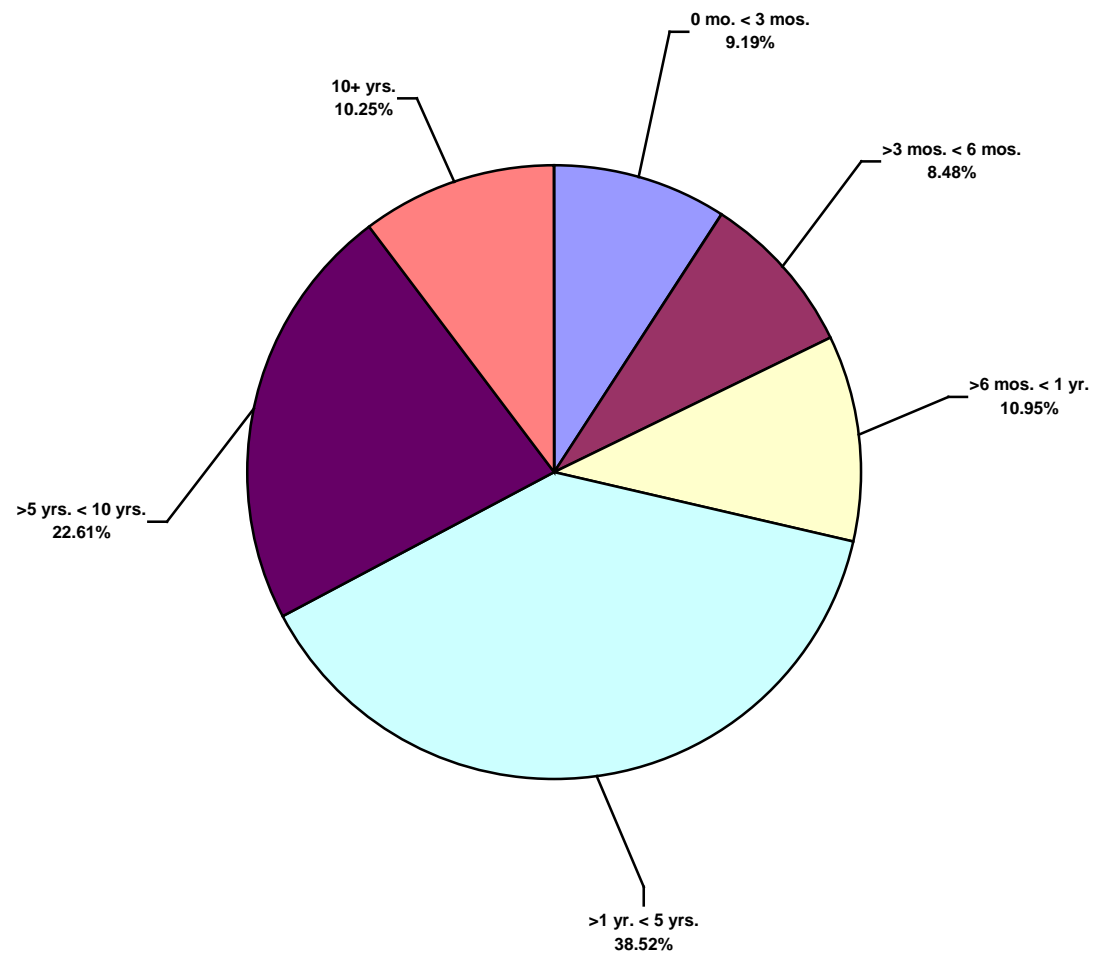

Middle East Land Total Lost Time Incidents by Equipment (Chart 9)
Based on 62 Incidents

Middle East Land Total Recordable Incidents by Equipment (Chart 10)
Based on 296 Incidents

Middle East Land Total Lost Time Incidents by Operation (Chart 11)
Based on 62 Incidents

Middle East Land Total Recordable Incidents by Operation (Chart 12)
Based on 296 Incidents

Middle East Land Total Lost Time Incidents by Location (Chart 13)
Based on 62 Incidents

Middle East Land Total Recordable Incidents by Location (Chart 14)
Based on 296 Incidents

Middle East Land Total Lost Time Incidents by Time in Service (Chart 15)
Based on 56 Incidents

Middle East Land Total Recordable Incidents by Time in Service (Chart 16)
Based on 283 Incidents

Middle East Land Total Lost Time Incidents by Time of Day (Chart 17)
Based on 62 Incidents

Middle East Land Total Recordable Incidents by Time of Day (Chart 18)
Based on 294 Incidents