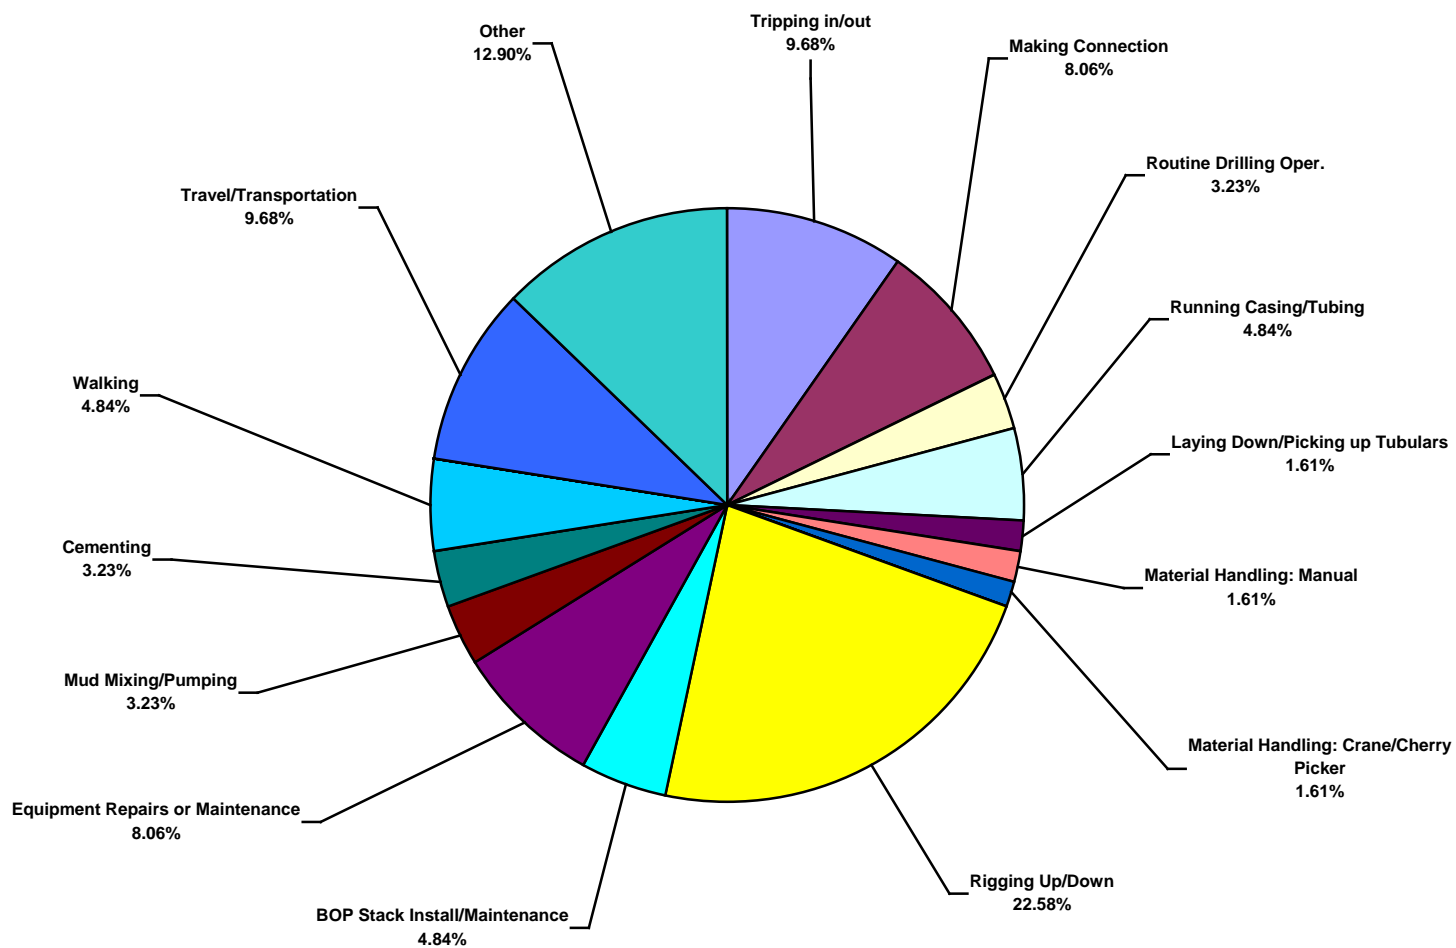

Middle East Land Total Lost Time Incidents by Occupation (Chart 3)
Based on 62 Incidents

Middle East Land Total Recordable Incidents by Occupation (Chart 4)
Based on 296 Incidents

Middle East Land Total Lost Time Incidents by Body Part (Chart 5)
Based on 62 Incidents

Middle East Land Total Recordable Incidents by Body Part (Chart 6)
Based on 296 Incidents

Middle East Land Total Lost Time Incidents by Incident Type (Chart 7)
Based on 62 Incidents

Middle East Land Total Recordable Incidents by Incident Type (Chart 8)
Based on 295 Incidents

Middle East Land Total Lost Time Incidents by Equipment (Chart 9)
Based on 62 Incidents

Middle East Land Total Recordable Incidents by Equipment (Chart 10)
Based on 296 Incidents

Middle East Land Total Lost Time Incidents by Operation (Chart 11)
Based on 62 Incidents