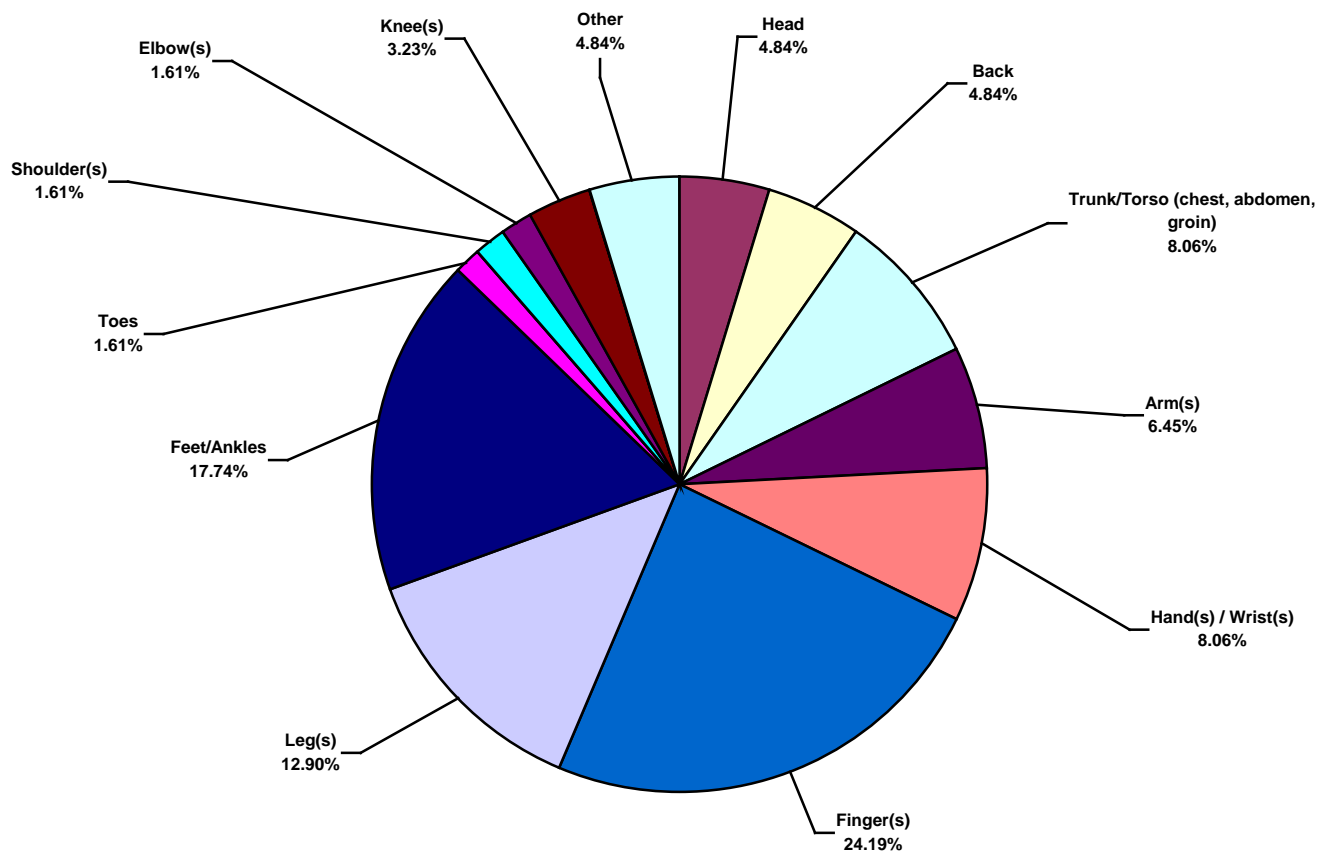

IADC 2013 Middle East Land Charts

Middle East Land Total Lost Time Incidents by Month (Chart 1)

Based on 62 Incidents

Middle East Land Total Recordable Incidents by Month (Chart 2)
Based on 296 Incidents

Middle East Land Total Lost Time Incidents by Occupation (Chart 3)
Based on 62 Incidents

Middle East Land Total Recordable Incidents by Occupation (Chart 4)
Based on 296 Incidents

Middle East Land Total Lost Time Incidents by Body Part (Chart 5)
Based on 62 Incidents