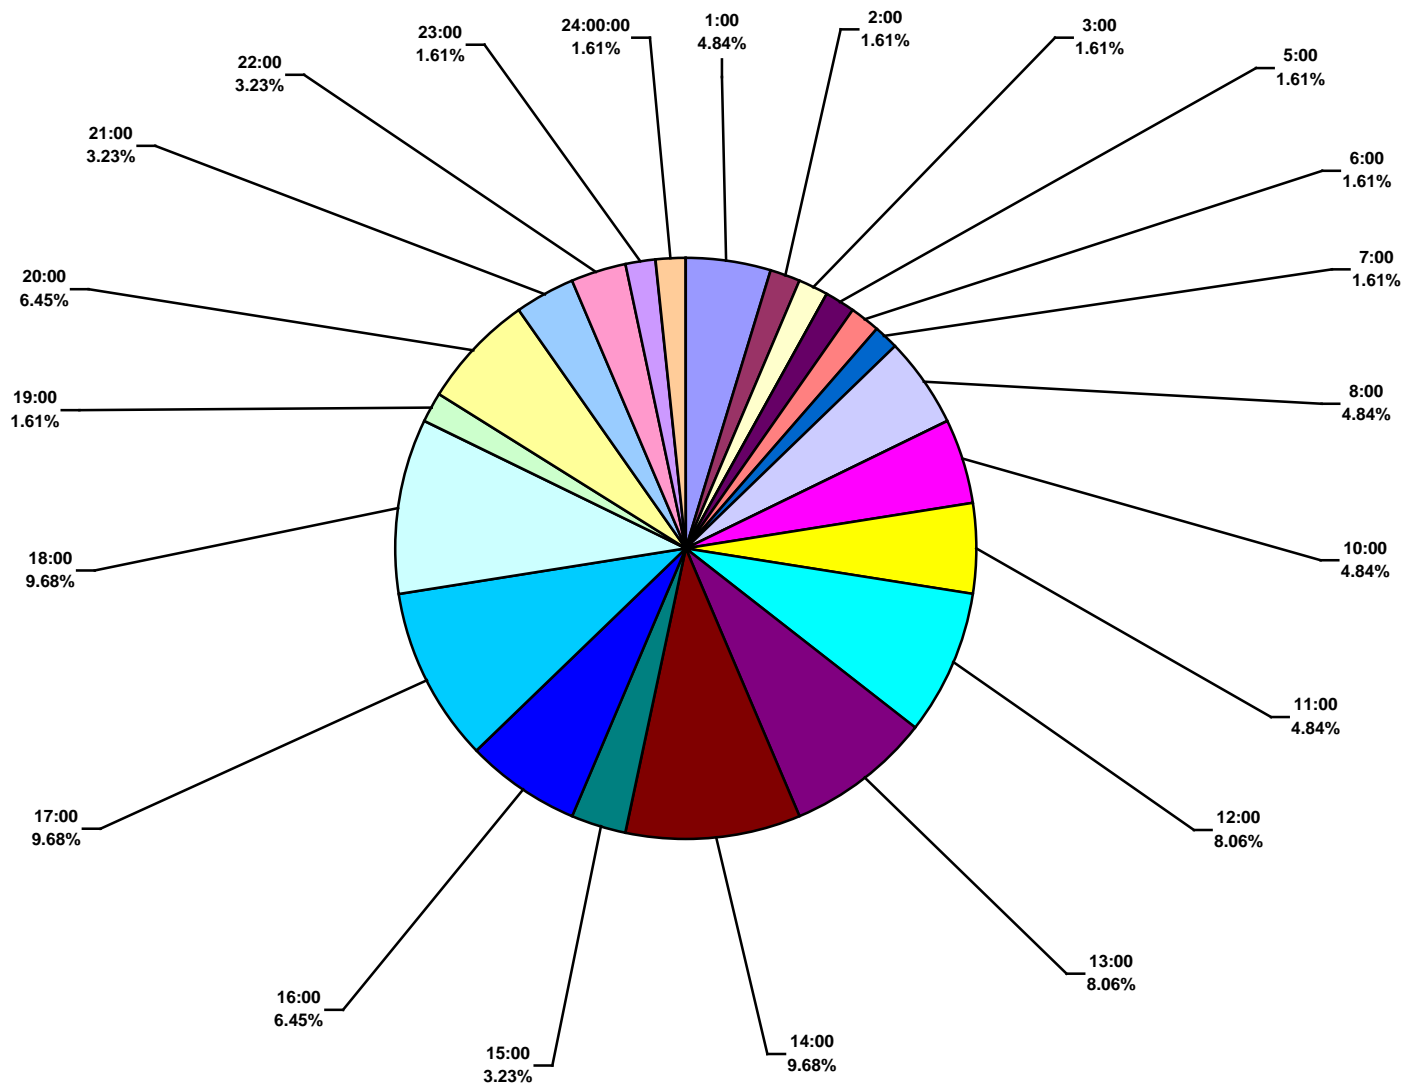

Middle East Land Total Lost Time Incidents by Equipment (Chart 9)
Based on 62 Incidents

Middle East Land Total Recordable Incidents by Equipment (Chart 10)
Based on 296 Incidents

Middle East Land Total Lost Time Incidents by Operation (Chart 11)
Based on 62 Incidents

Middle East Land Total Recordable Incidents by Operation (Chart 12)
Based on 296 Incidents

Middle East Land Total Lost Time Incidents by Location (Chart 13)
Based on 62 Incidents

Middle East Land Total Recordable Incidents by Location (Chart 14)
Based on 296 Incidents

Middle East Land Total Lost Time Incidents by Time in Service (Chart 15)
Based on 56 Incidents

Middle East Land Total Recordable Incidents by Time in Service (Chart 16)
Based on 283 Incidents

Middle East Land Total Lost Time Incidents by Time of Day (Chart 17)
Based on 62 Incidents