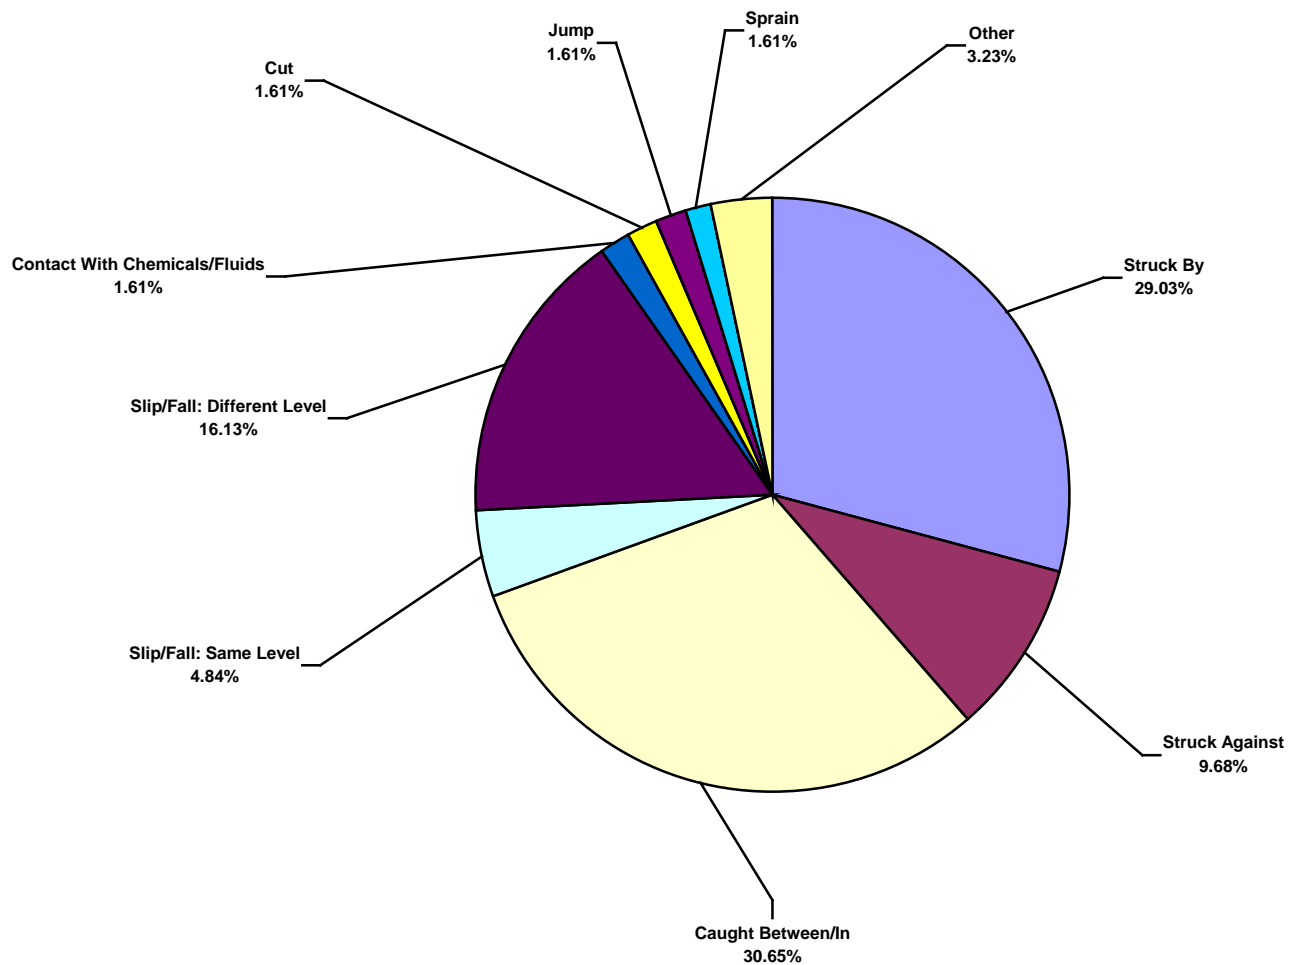

IADC 2013 Middle East Land Charts

Middle East Land Total Lost Time Incidents by Month (Chart 1)

Based on 62 Incidents

Middle East Land Total Recordable Incidents by Month (Chart 2)
Based on 296 Incidents

Middle East Land Total Lost Time Incidents by Occupation (Chart 3)
Based on 62 Incidents

Middle East Land Total Recordable Incidents by Occupation (Chart 4)
Based on 296 Incidents

Middle East Land Total Lost Time Incidents by Body Part (Chart 5)
Based on 62 Incidents

Middle East Land Total Recordable Incidents by Body Part (Chart 6)
Based on 296 Incidents

Middle East Land Total Lost Time Incidents by Incident Type (Chart 7)
Based on 62 Incidents

Middle East Land Total Recordable Incidents by Incident Type (Chart 8)
Based on 295 Incidents