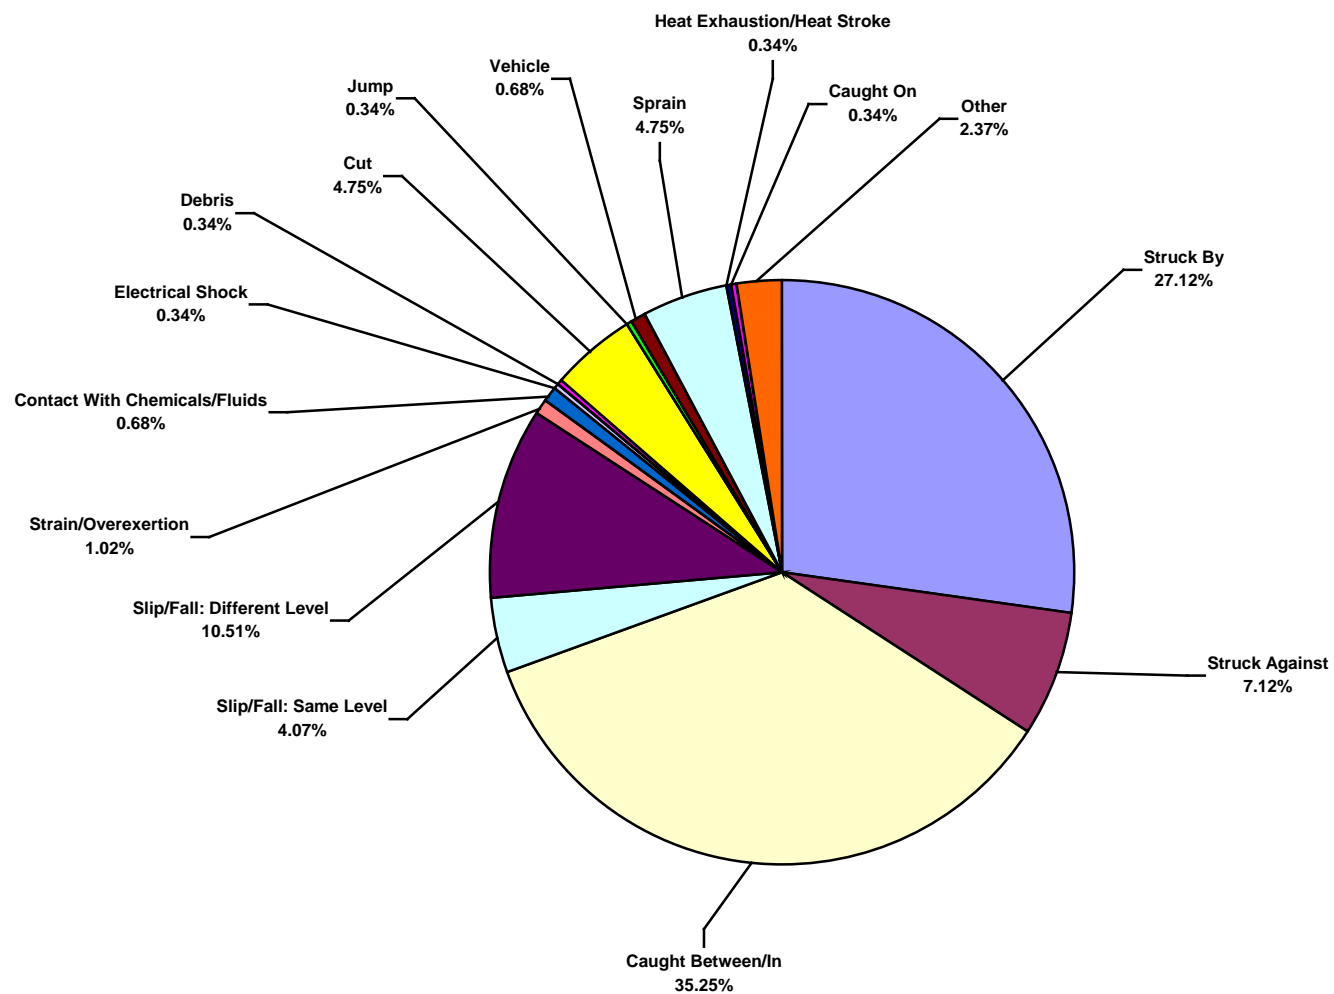

IADC 2013 Middle East Land Charts

Middle East Land Total Lost Time Incidents by Month (Chart 1)

Based on 62 Incidents

Middle East Land Total Recordable Incidents by Month (Chart 2)
Based on 296 Incidents

Middle East Land Total Lost Time Incidents by Occupation (Chart 3)
Based on 62 Incidents

Middle East Land Total Recordable Incidents by Occupation (Chart 4)
Based on 296 Incidents

Middle East Land Total Lost Time Incidents by Body Part (Chart 5)
Based on 62 Incidents

Middle East Land Total Recordable Incidents by Body Part (Chart 6)
Based on 296 Incidents

Middle East Land Total Lost Time Incidents by Incident Type (Chart 7)
Based on 62 Incidents

Middle East Land Total Recordable Incidents by Incident Type (Chart 8)
Based on 295 Incidents