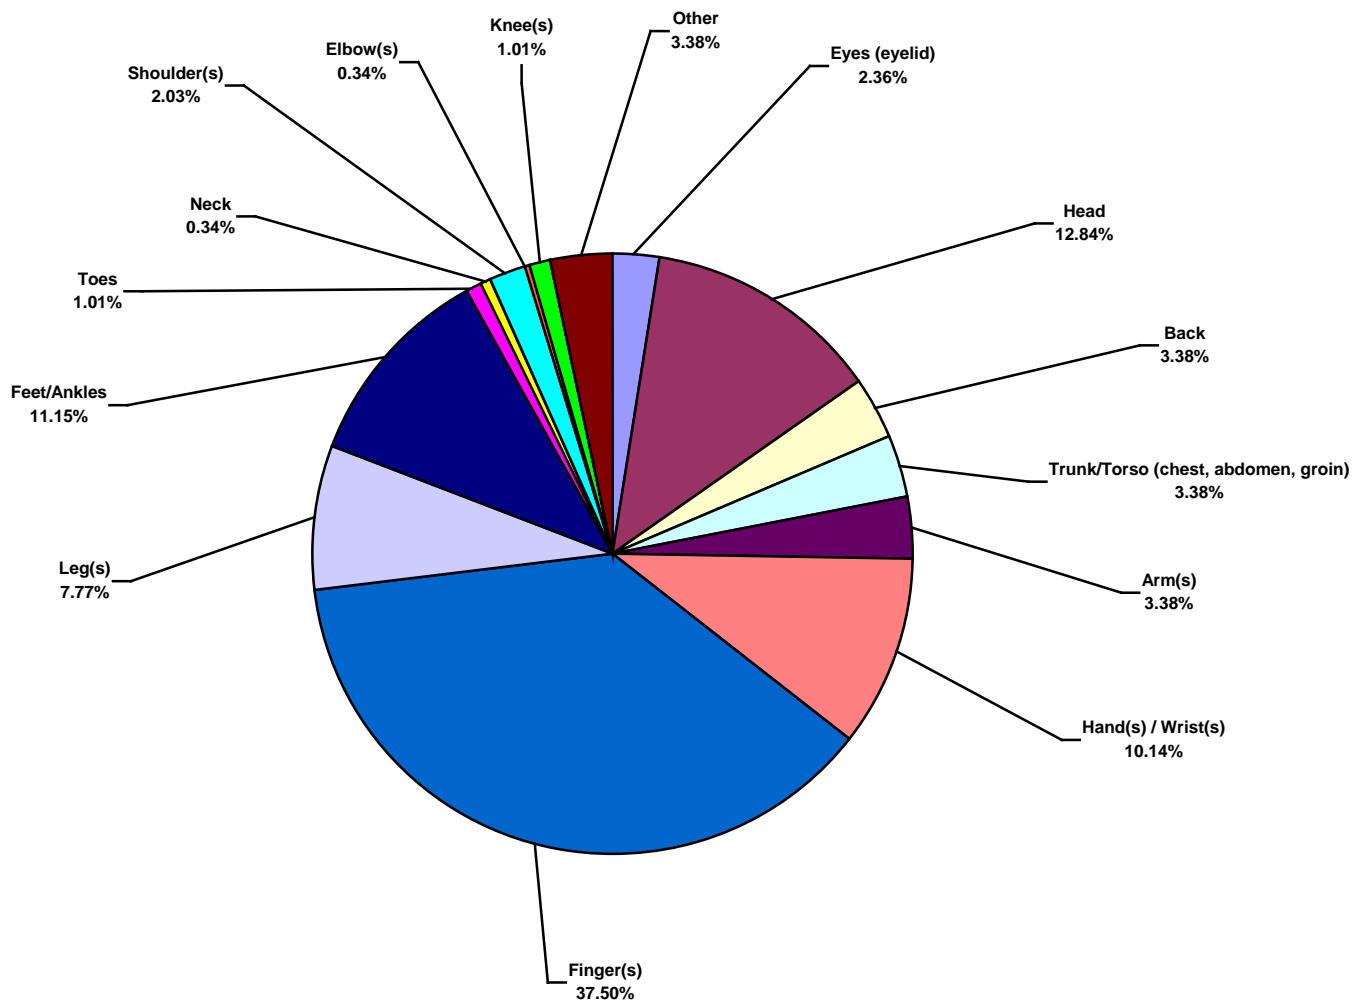

IADC 2013 Middle East Land Charts

Middle East Land Total Lost Time Incidents by Month (Chart 1)

Based on 62 Incidents

Middle East Land Total Recordable Incidents by Month (Chart 2)
Based on 296 Incidents

Middle East Land Total Lost Time Incidents by Occupation (Chart 3)
Based on 62 Incidents

Middle East Land Total Recordable Incidents by Occupation (Chart 4)
Based on 296 Incidents

Middle East Land Total Lost Time Incidents by Body Part (Chart 5)
Based on 62 Incidents

Middle East Land Total Recordable Incidents by Body Part (Chart 6)
Based on 296 Incidents

Middle East Land Total Lost Time Incidents by Incident Type (Chart 7)
Based on 62 Incidents

Middle East Land Total Recordable Incidents by Incident Type (Chart 8)
Based on 295 Incidents