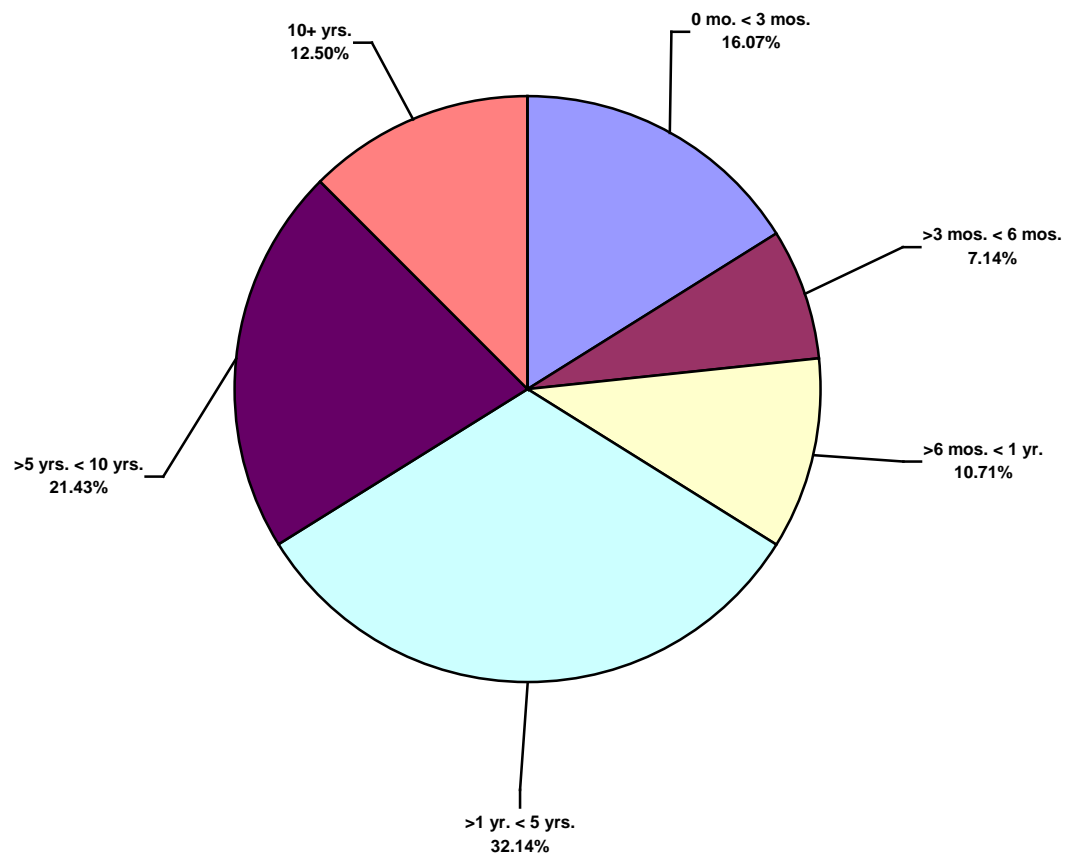

Middle East Land Total Lost Time Incidents by Equipment (Chart 9)
Based on 62 Incidents

Middle East Land Total Recordable Incidents by Equipment (Chart 10)
Based on 296 Incidents

Middle East Land Total Lost Time Incidents by Operation (Chart 11)
Based on 62 Incidents

Middle East Land Total Recordable Incidents by Operation (Chart 12)
Based on 296 Incidents

Middle East Land Total Lost Time Incidents by Location (Chart 13)
Based on 62 Incidents

Middle East Land Total Recordable Incidents by Location (Chart 14)
Based on 296 Incidents

Middle East Land Total Lost Time Incidents by Time in Service (Chart 15)
Based on 56 Incidents

Middle East Land Total Recordable Incidents by Time in Service (Chart 16)
Based on 283 Incidents

Middle East Land Total Lost Time Incidents by Time of Day (Chart 17)
Based on 62 Incidents

Middle East Land Total Recordable Incidents by Time of Day (Chart 18)
Based on 294 Incidents