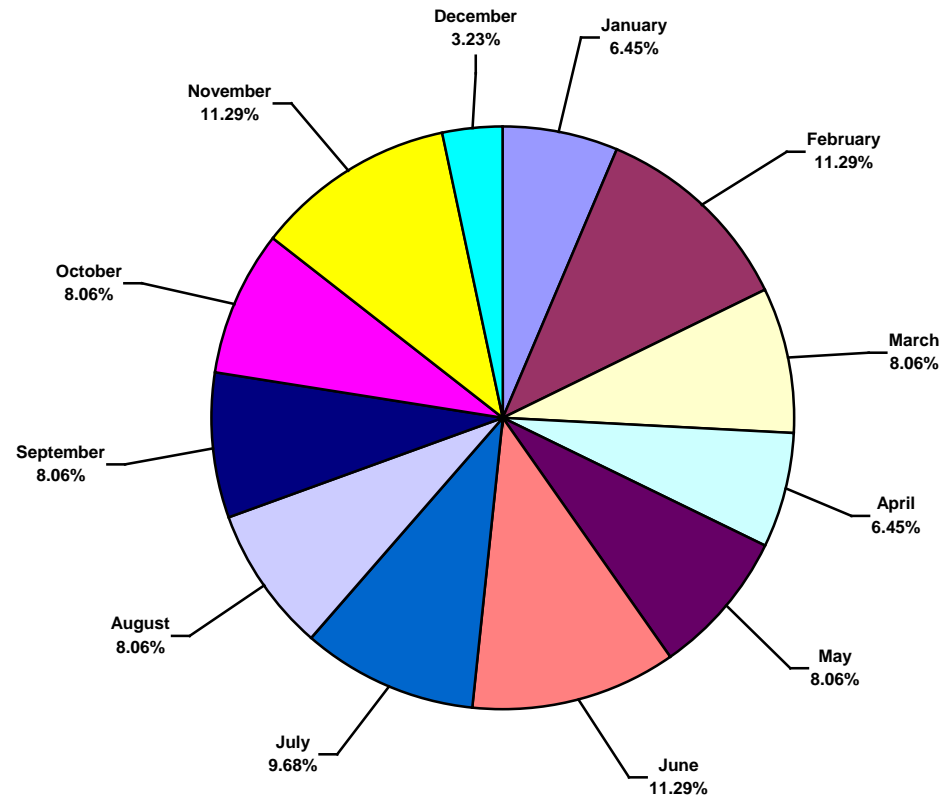

Recordable Incidence Rate = RCRD X 200,000

Lost Time Frequency Rate = LTIs +FTLs X 1,000,000

DART Frequency Rate = LTIs + RWC X 1,000,000

Recordable Frequency Rate = RCRD X 1,000,000

Middle East Land Total LTI & Recordable Incidence Rates vs Man-hours (Figure 1)

IADC 2013 Middle East Land Charts

Middle East Land Total Lost Time Incidents by Month (Chart 1)

Based on 62 Incidents

Middle East Land Total Recordable Incidents by Month (Chart 2)
Based on 296 Incidents