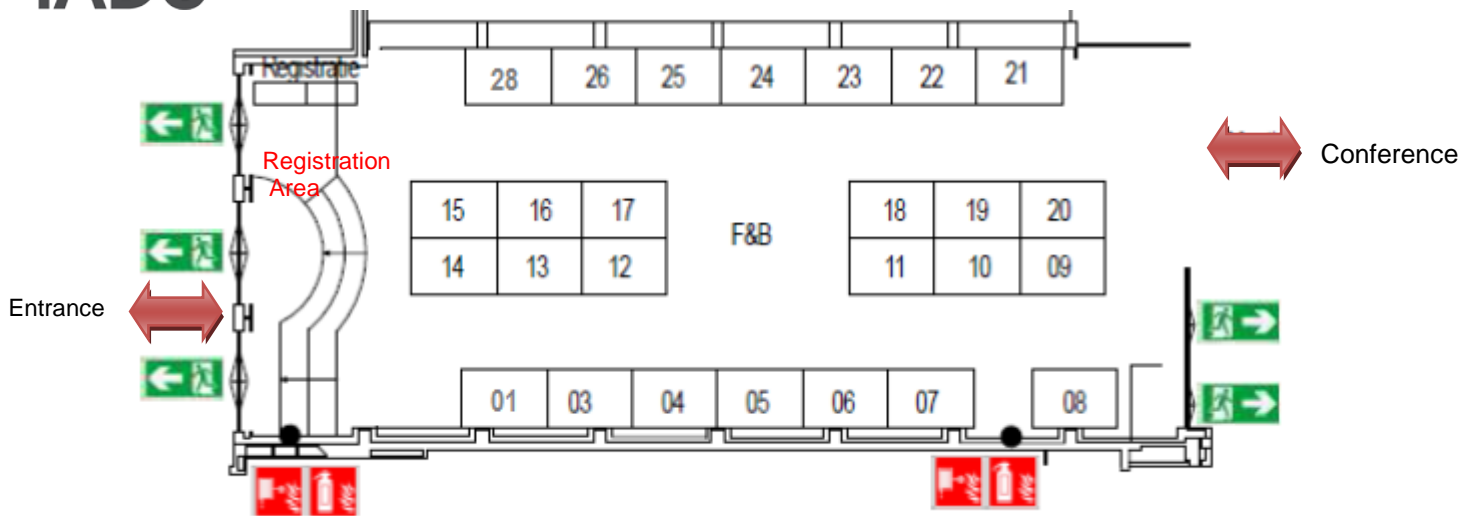

EXHIBITION FLOOR PLAN

IADC Drilling HSE&T Europe 2015 Conference & Exhibition

23-24 September 2015, NH Grand Hotel Krasnapolsky, Amsterdam

EXHIBITORS:

1. SAFELIFT OFFSHORE LTD
3. THE WELL ACADEMY
4. KELVIN TOP-SET
5. PRESIGHT SOLUTIONS
6. LATCHWAYS (no shell scheme)
7. EHS INSIGHT
8. BIARDO SURVIVAL SUITS BV
9. DERRICK SERVICES (UK) LTD. (+20)
10. MISSION EXCELLENCE
11. WESTEX BY MILLIKEN
12. DRILLING SYSTEMS UK LTD.
13. ICM - PEOPLE
14. MAERSK TRAINING
15. CHECK-6
16. MEDGATE INC.
17. V12 FOOTWEAR
18. RINGERS GLOVES
19. THE REACH GROUP
20. DERRICK SERVICES (UK) LTD. (+9)
21. STOPDROP TOOLING
22. DROPSAFE
23. PETROFAC TRAINING SERVICES
24. MAREX MARINE & RISK CONSULTANCY
25. CGE RISK MANAGEMENT SOLUTIONS
26. ENABLON
28. MINTRA TRAININGPORTAL